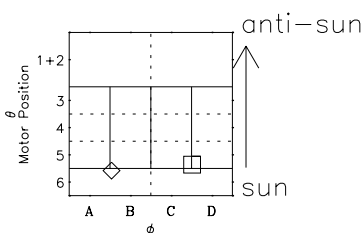

Galileo EPD Real-Time Six-Sector 97184

Software Version: RTLINE_R6 V 1.20
Data Production: 06-03-00
Plot Production: Sat Sep 15 14:08:08 2001

◇ = Jupiter look direction
□ = Corotation look direction