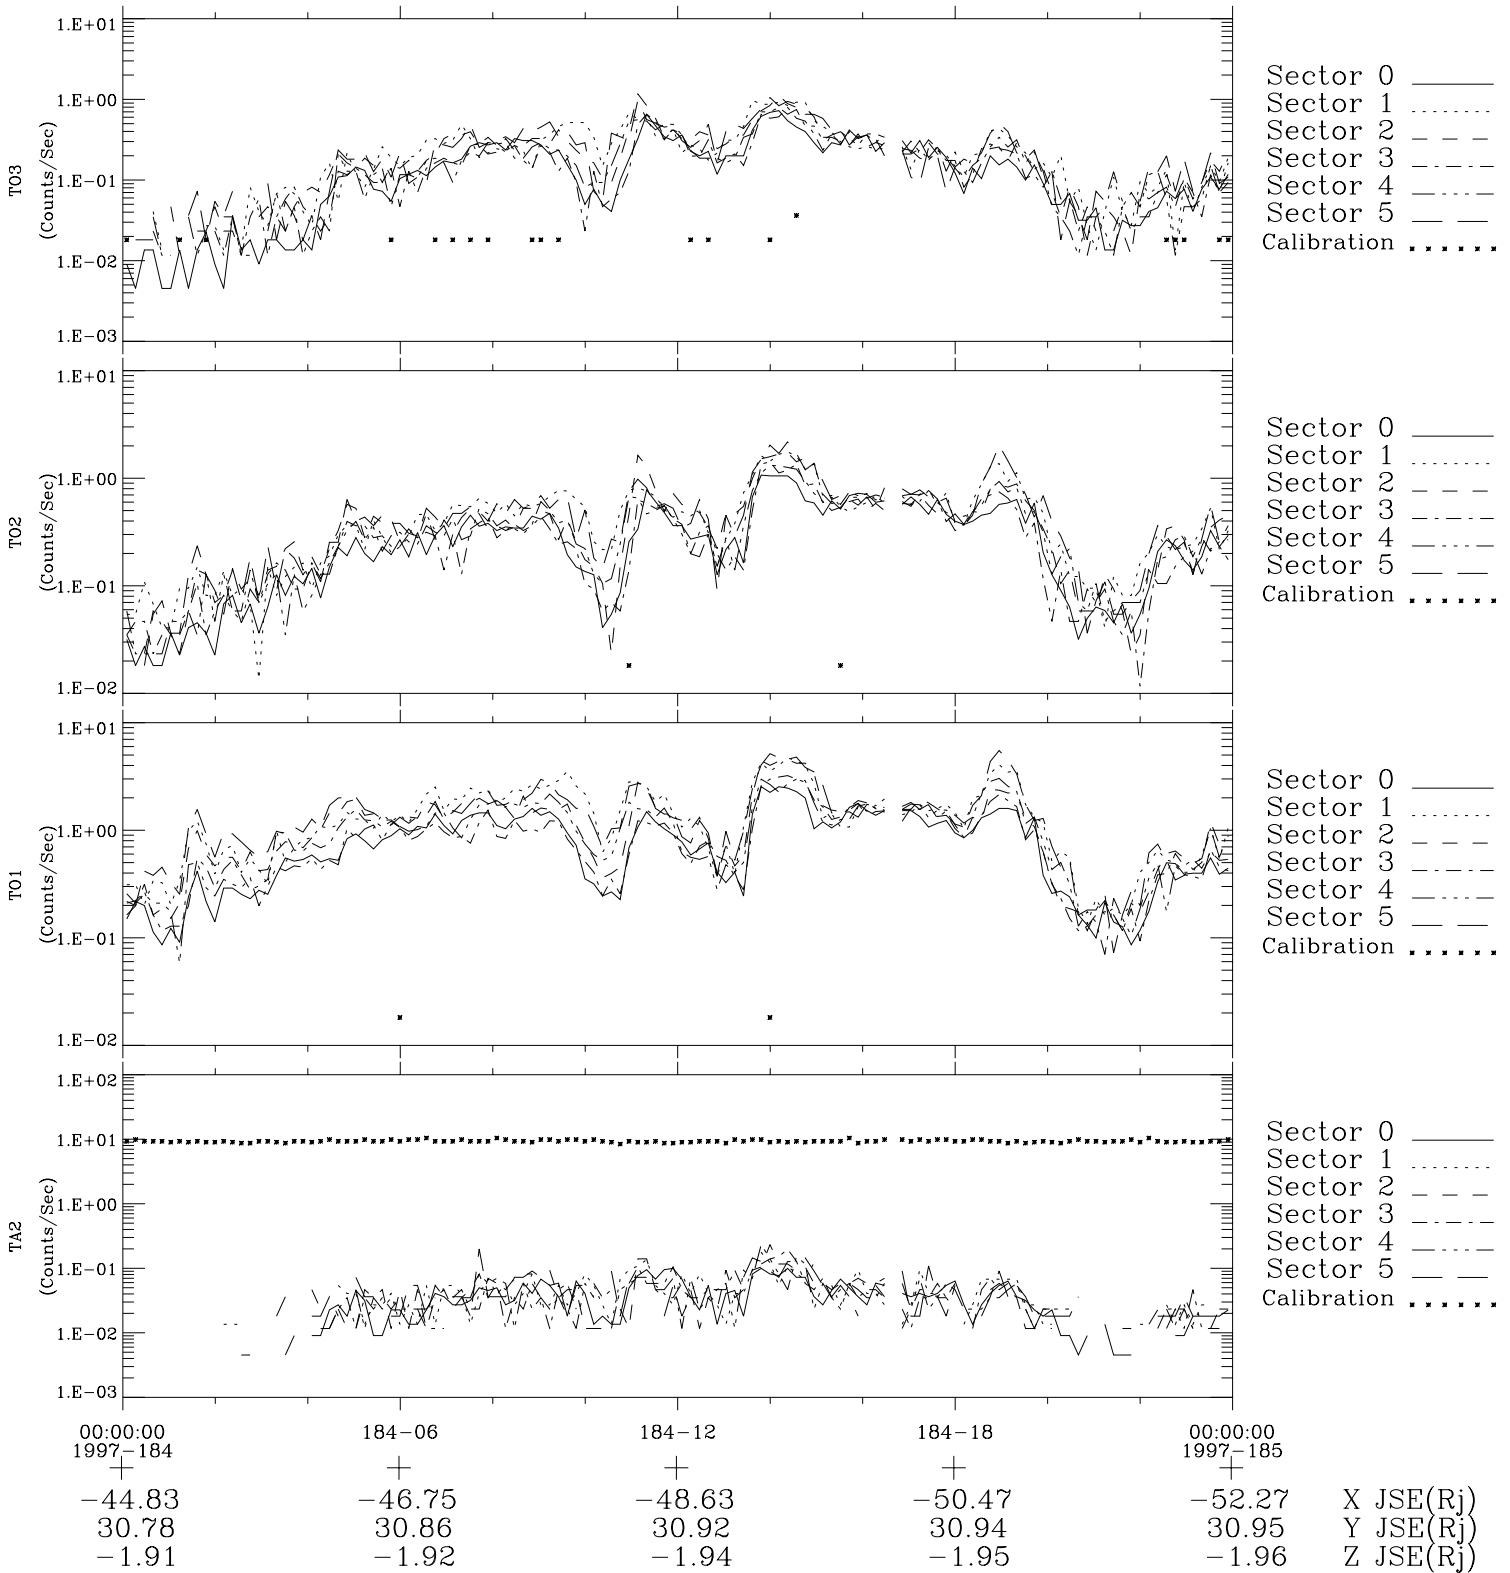

Galileo EPD Real-Time Six-Sector 97184

Software Version: RTLINE_R6 V 1.20
Data Production: 06-03-00
Plot Production: Sat Sep 15 14:08:08 2001

◇ = Jupiter look direction
□ = Corotation look direction