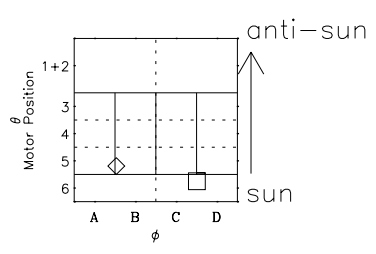

# Galileo EPD Real Time Omni Spectrum 97182

Software Version: RTSPEC\_OMNI V 1.20  
 Data Production: 06-03-00  
 Plot Production: Sat Sep 15 13:49:39 2001  
 Color File: wondr3  
 Geofactor File: 1.1

◇ = Jupiter look direction  
 □ = Corotation look direction