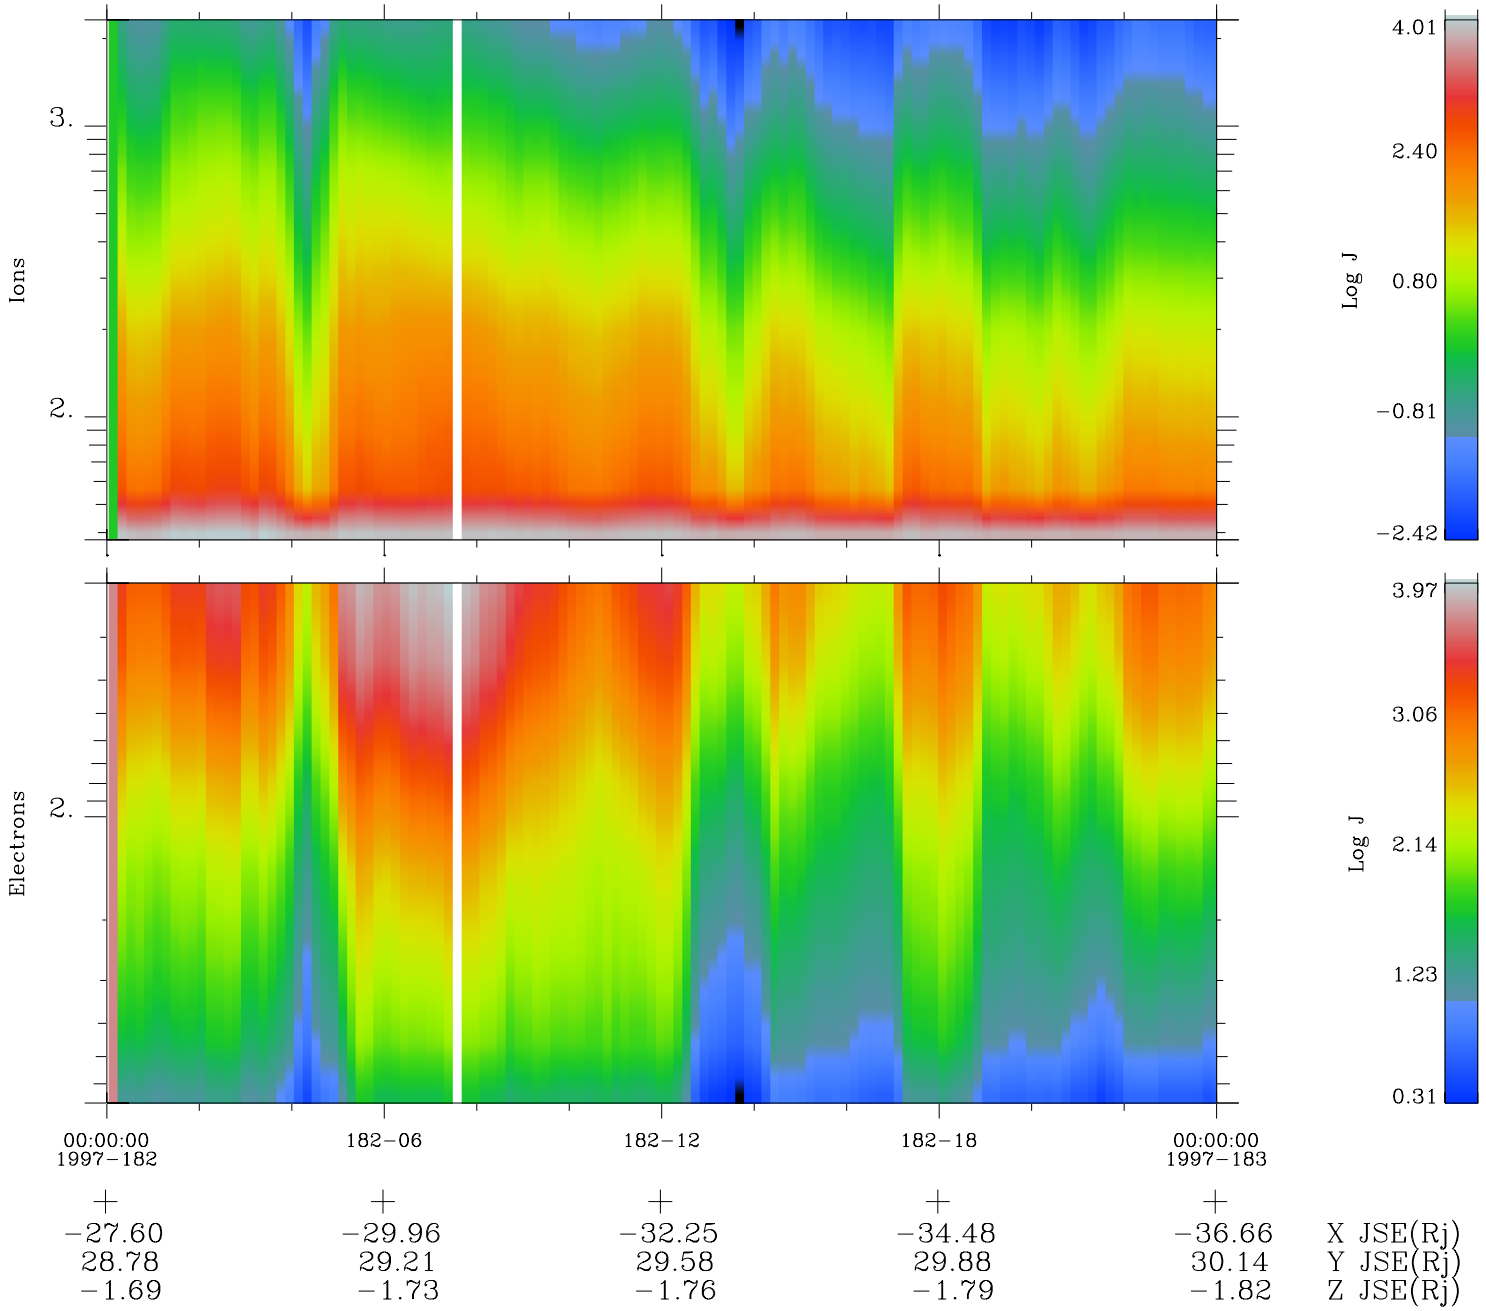

# Galileo EPD Real Time Omni Spectrum 97182

Software Version: RTSPEC\_OMNI V 1.20  
 Data Production: 06-03-00  
 Plot Production: Sat Sep 15 13:49:39 2001  
 Color File: wondr3  
 Geofactor File: 1.1

◇ = Jupiter look direction  
 □ = Corotation look direction