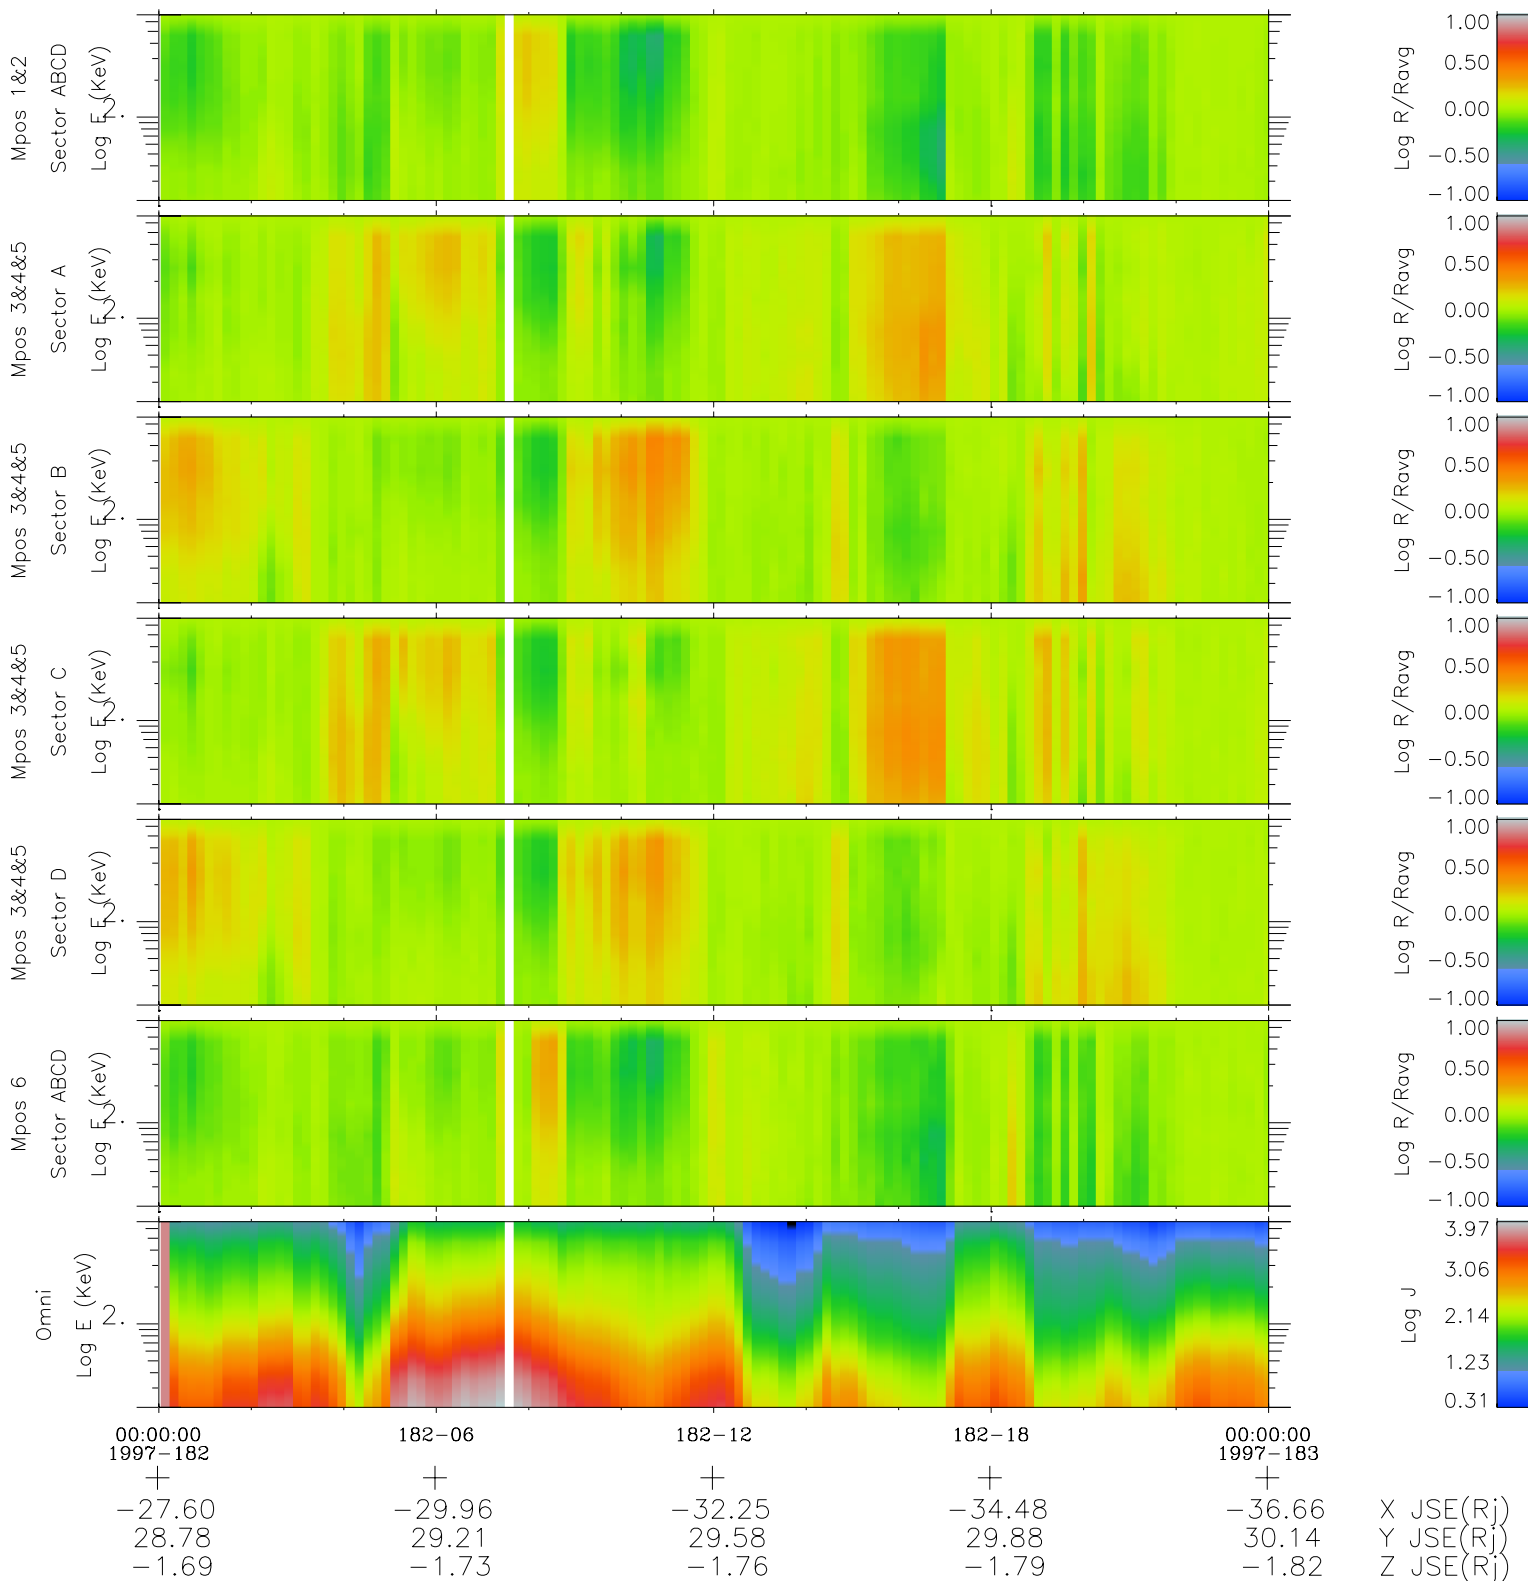

Galileo EPD Real Time R6 Electrons Spectra 97182

Software Version: RTSPEC_R6 V 1.20
 Data Production: 06-03-00
 Plot Production: Sat Sep 15 13:49:33 2001
 Color File: wondr3
 Geofactor File: 1.1

- ◇ = Jupiter look direction
- = Corotation look direction