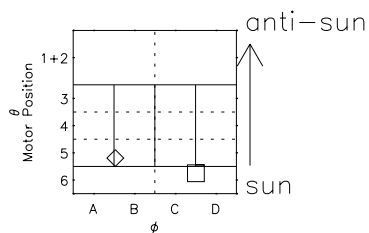

Galileo EPD Real Time R6 Electrons Spectra 97182

Software Version: RTSPEC_R6 V 1.20
 Data Production: 06-03-00
 Plot Production: Sat Sep 15 13:49:33 2001
 Color File: wondr3
 Geofactor File: 1.1

- ◇ = Jupiter look direction
- = Corotation look direction