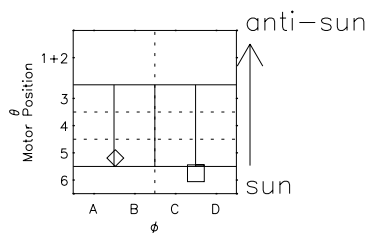

Galileo EPD Real Time R6 Ions Spectra 97182

Software Version: RTSPEC_R6 V 1.20
 Data Production: 06-03-00
 Plot Production: Sat Sep 15 13:49:26 2001
 Color File: wondr3
 Geofactor File: 1.1

- ◇ = Jupiter look direction
- = Corotation look direction