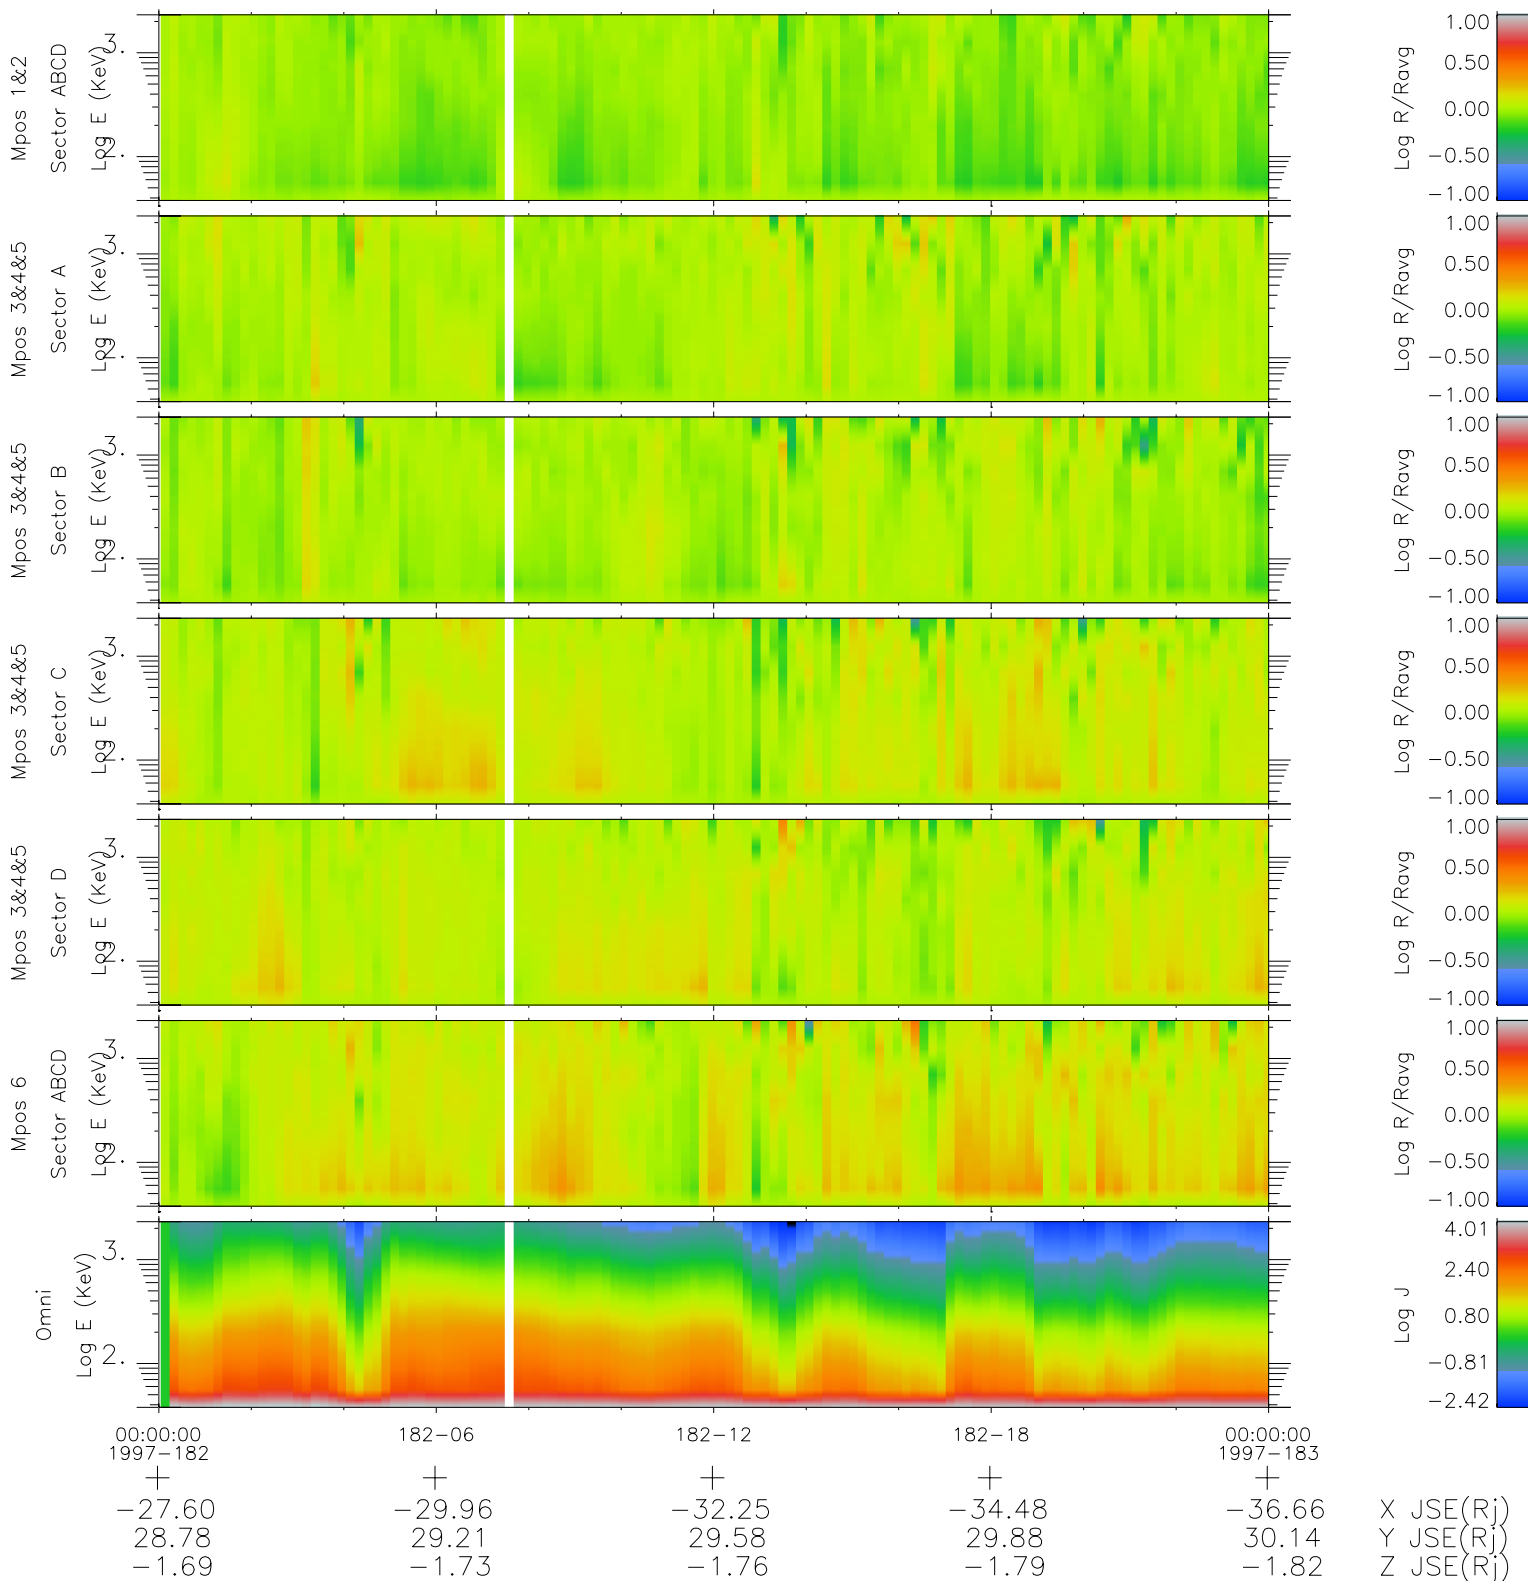

Galileo EPD Real Time R6 Ions Spectra 97182

Software Version: RTSPEC_R6 V 1.20
 Data Production: 06-03-00
 Plot Production: Sat Sep 15 13:49:26 2001
 Color File: wondr3
 Geofactor File: 1.1

- ◇ = Jupiter look direction
- = Corotation look direction