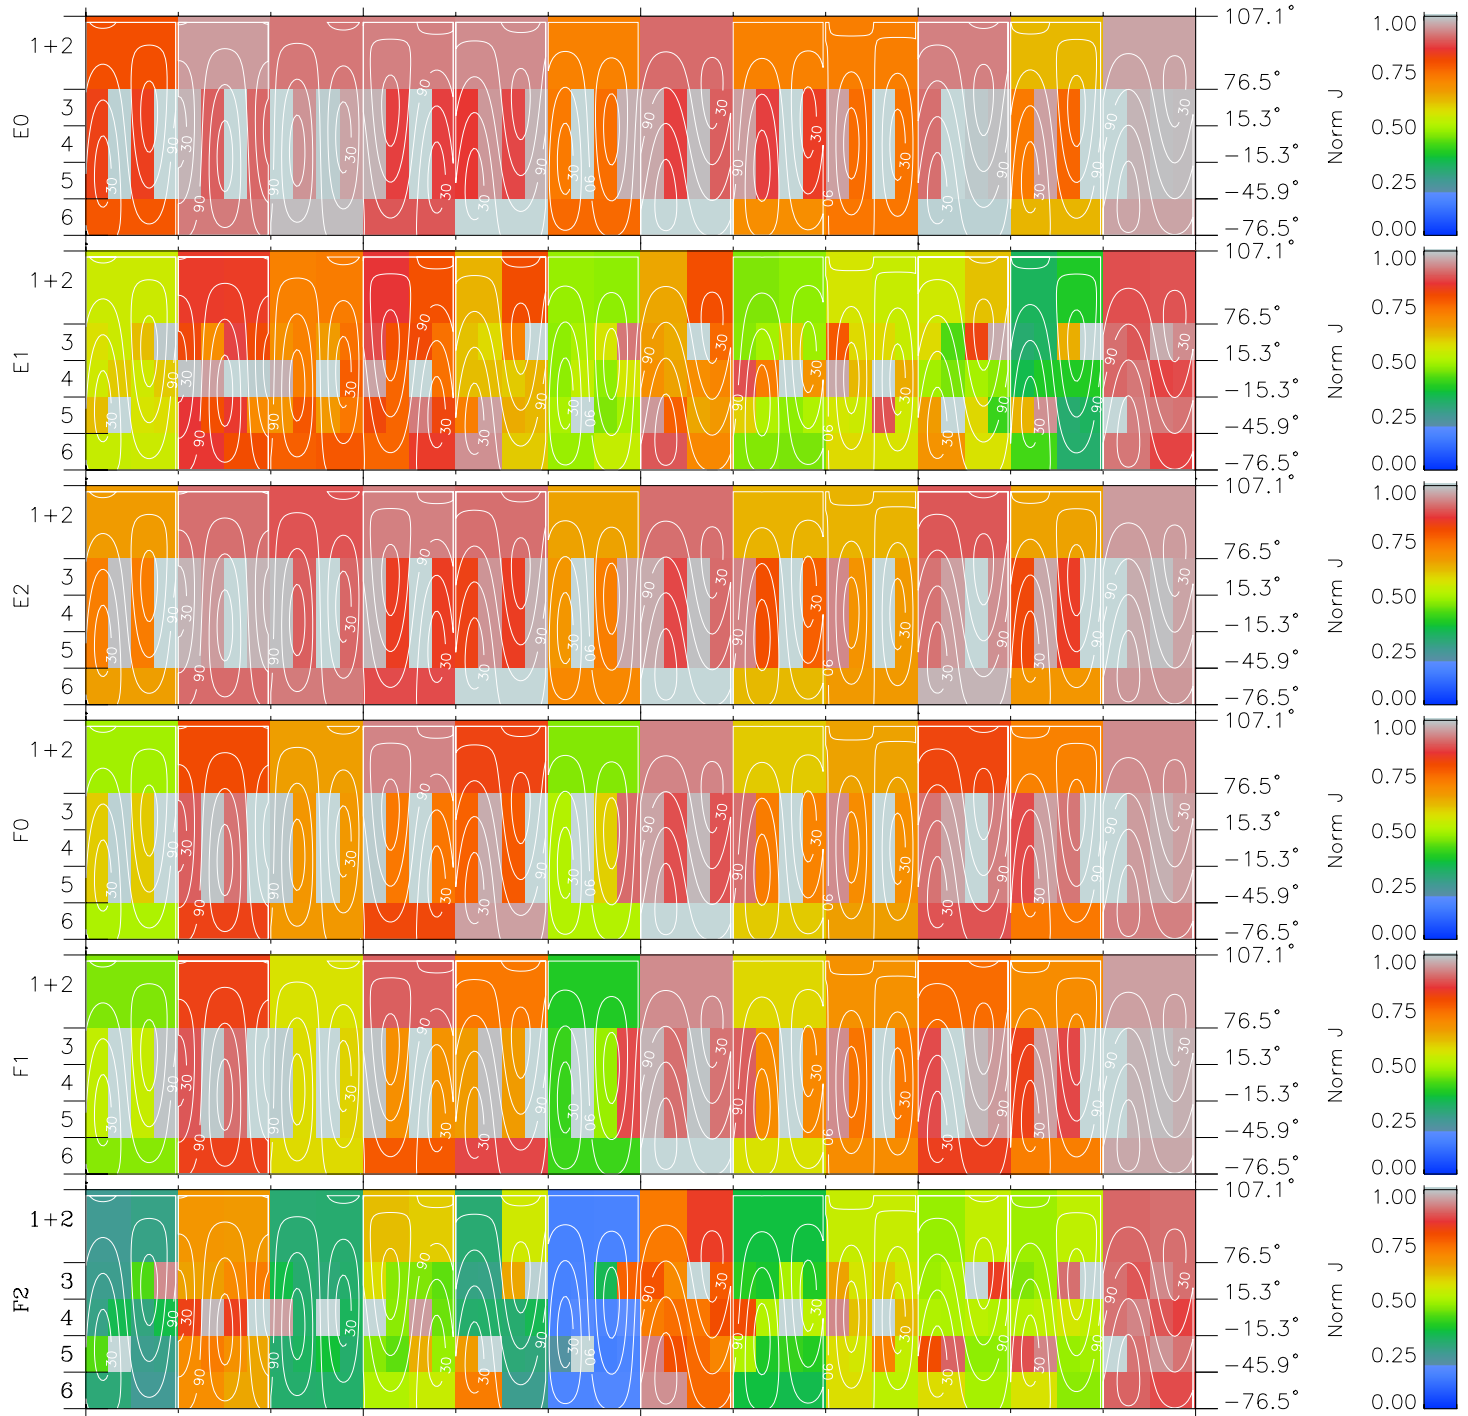

Galileo EPD Real Time All-Sky Anisotropies 97182

Software Version: RTSKY_NORM V 1.20
 Data Production: 06-03-00
 Plot Production: Sat Sep 15 13:50:25 2001
 Color File: wondr3
 Geofactor File: 1.1

00:00:00 1997-182	182-06	182-12	182-18	00:00:00 1997-183	
+	+	+	+	+	
-27.60	-29.96	-32.25	-34.48	-36.66	X JSE(R _j)
28.78	29.21	29.58	29.88	30.14	Y JSE(R _j)
-1.69	-1.73	-1.76	-1.79	-1.82	Z JSE(R _j)

- ◇ = Jupiter look direction
- = Corotation look direction