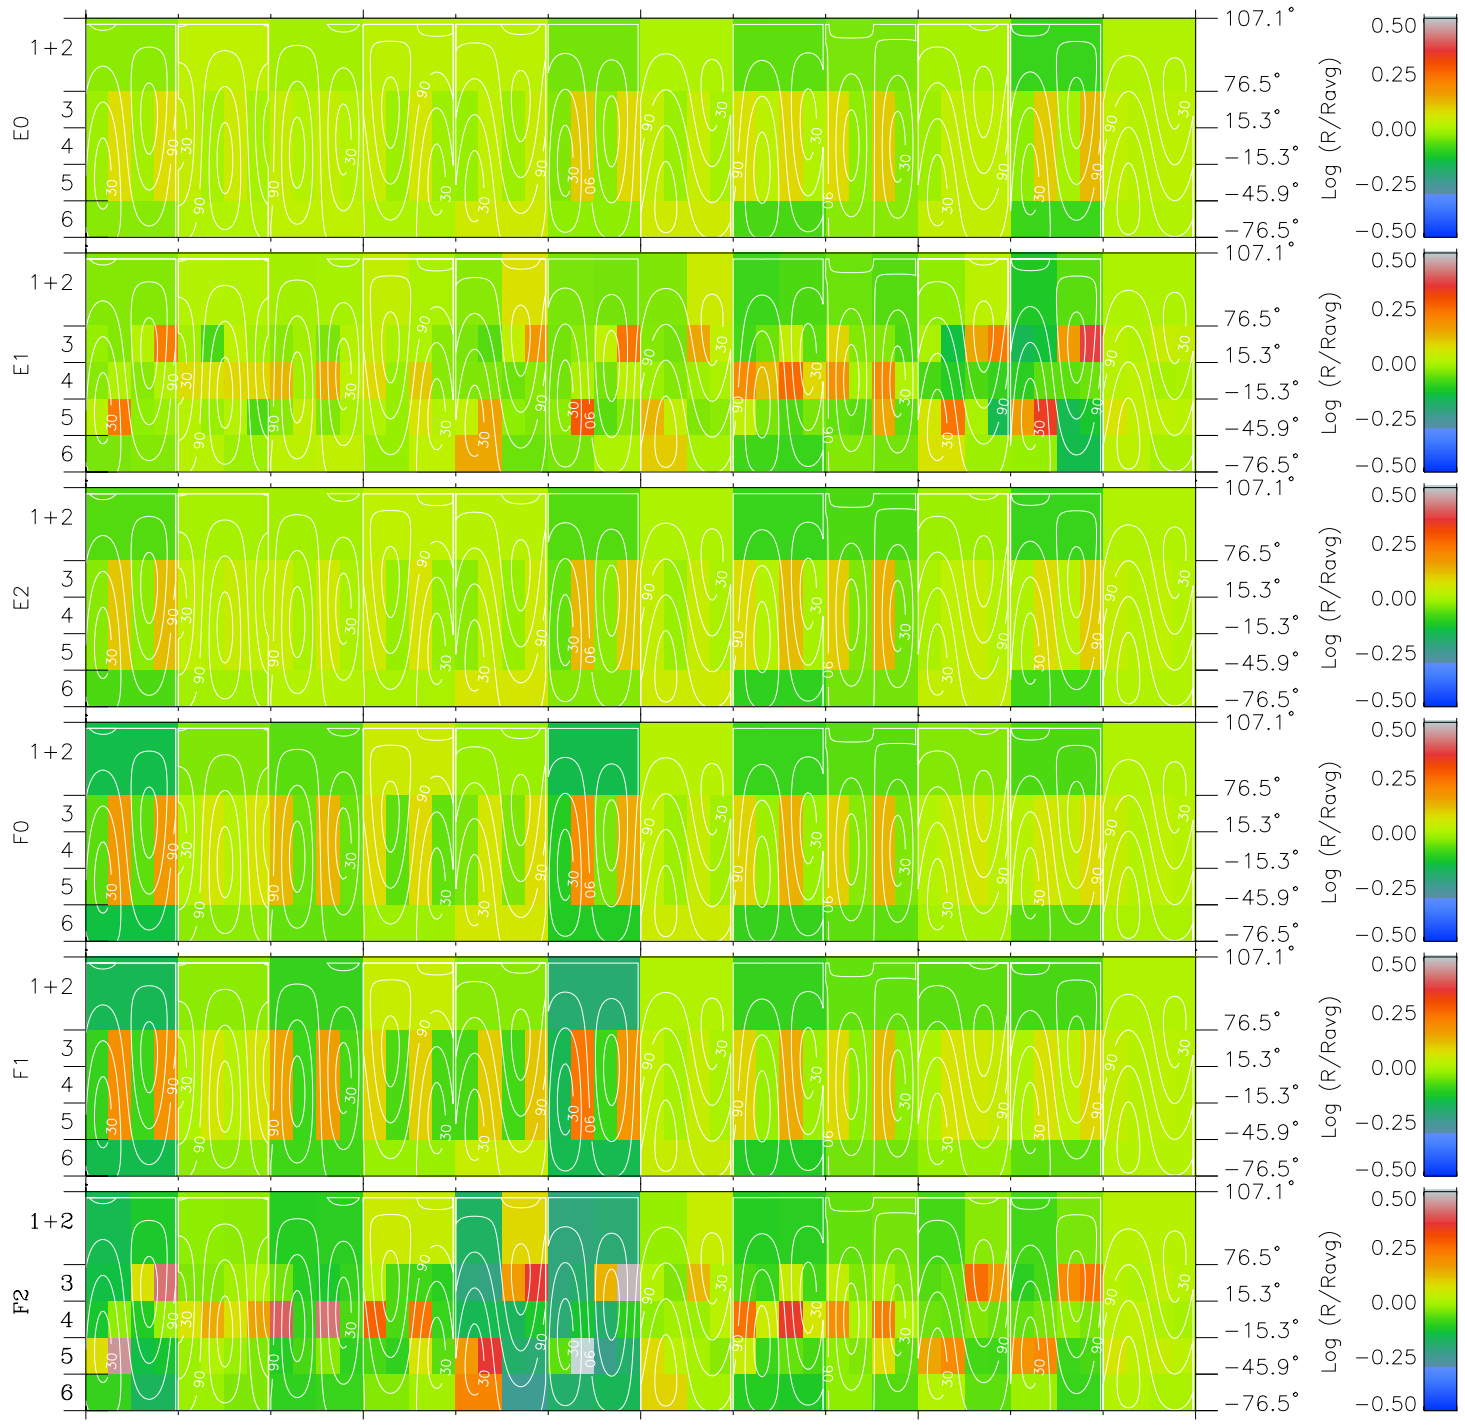

# Galileo EPD Real Time All-Sky Anisotropies 97182

Software Version: RTSKY\_MEAN V 1.20  
 Data Production: 06-03-00  
 Plot Production: Sat Sep 15 13:49:55 2001  
 Color File: wondr3  
 Geofactor File: 1.1

00:00:00 1997-182	182-06	182-12	182-18	00:00:00 1997-183	
+	+	+	+	+	X JSE(R <sub>j</sub> )
-27.60	-29.96	-32.25	-34.48	-36.66	Y JSE(R <sub>j</sub> )
28.78	29.21	29.58	29.88	30.14	Z JSE(R <sub>j</sub> )
-1.69	-1.73	-1.76	-1.79	-1.82	

- ◇ = Jupiter look direction
- = Corotation look direction