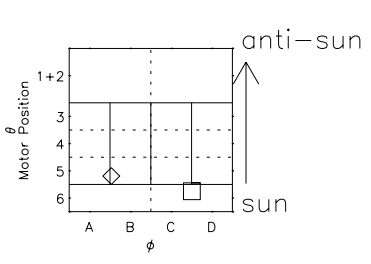

Galileo EPD Real Time All-Sky Anisotropies 97182

Software Version: RTSKY_FLUX V 1.20
Data Production: 06-03-00
Plot Production: Sat Sep 15 13:50:10 2001
Color File: wondr3
Geofactor File: 1.1

| | | | | | |
|----------------------|--------|--------|--------|----------------------|------------------------|
| 00:00:00 1997-182 | 182-06 | 182-12 | 182-18 | 00:00:00 1997-183 | |
| + | + | + | + | + | X JSE(R _j) |
| -27.60 | -29.96 | -32.25 | -34.48 | -36.66 | Y JSE(R _j) |
| 28.78 | 29.21 | 29.58 | 29.88 | 30.14 | Z JSE(R _j) |
| -1.69 | -1.73 | -1.76 | -1.79 | -1.82 | |

◇ = Jupiter look direction
□ = Corotation look direction