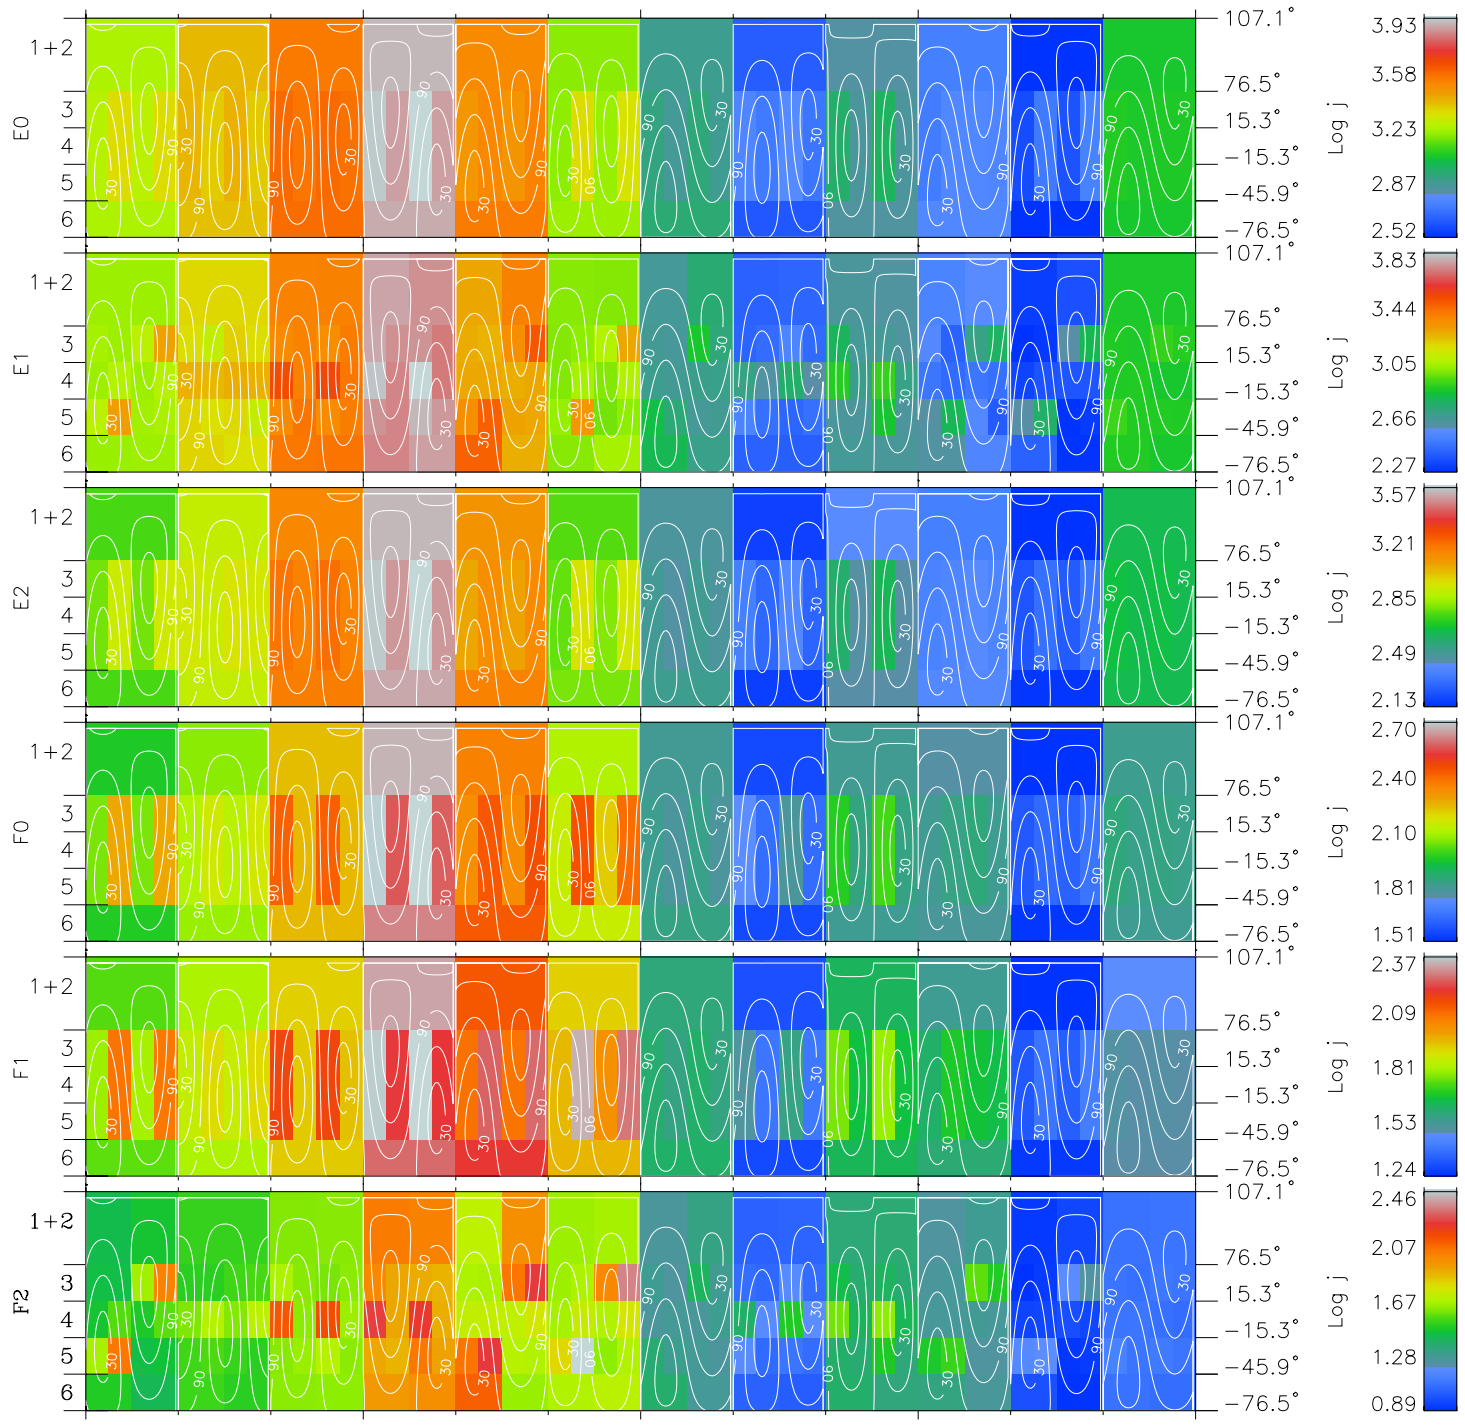

Galileo EPD Real Time All-Sky Anisotropies 97182

Software Version: RTSKY_FLUX V 1.20
Data Production: 06-03-00
Plot Production: Sat Sep 15 13:50:10 2001
Color File: wondr3
Geofactor File: 1.1

| | | | | | |
|----------------------|--------|--------|--------|----------------------|------------------------|
| 00:00:00 1997-182 | 182-06 | 182-12 | 182-18 | 00:00:00 1997-183 | |
| + | + | + | + | + | X JSE(R _j) |
| -27.60 | -29.96 | -32.25 | -34.48 | -36.66 | Y JSE(R _j) |
| 28.78 | 29.21 | 29.58 | 29.88 | 30.14 | Z JSE(R _j) |
| -1.69 | -1.73 | -1.76 | -1.79 | -1.82 | |

◇ = Jupiter look direction
□ = Corotation look direction