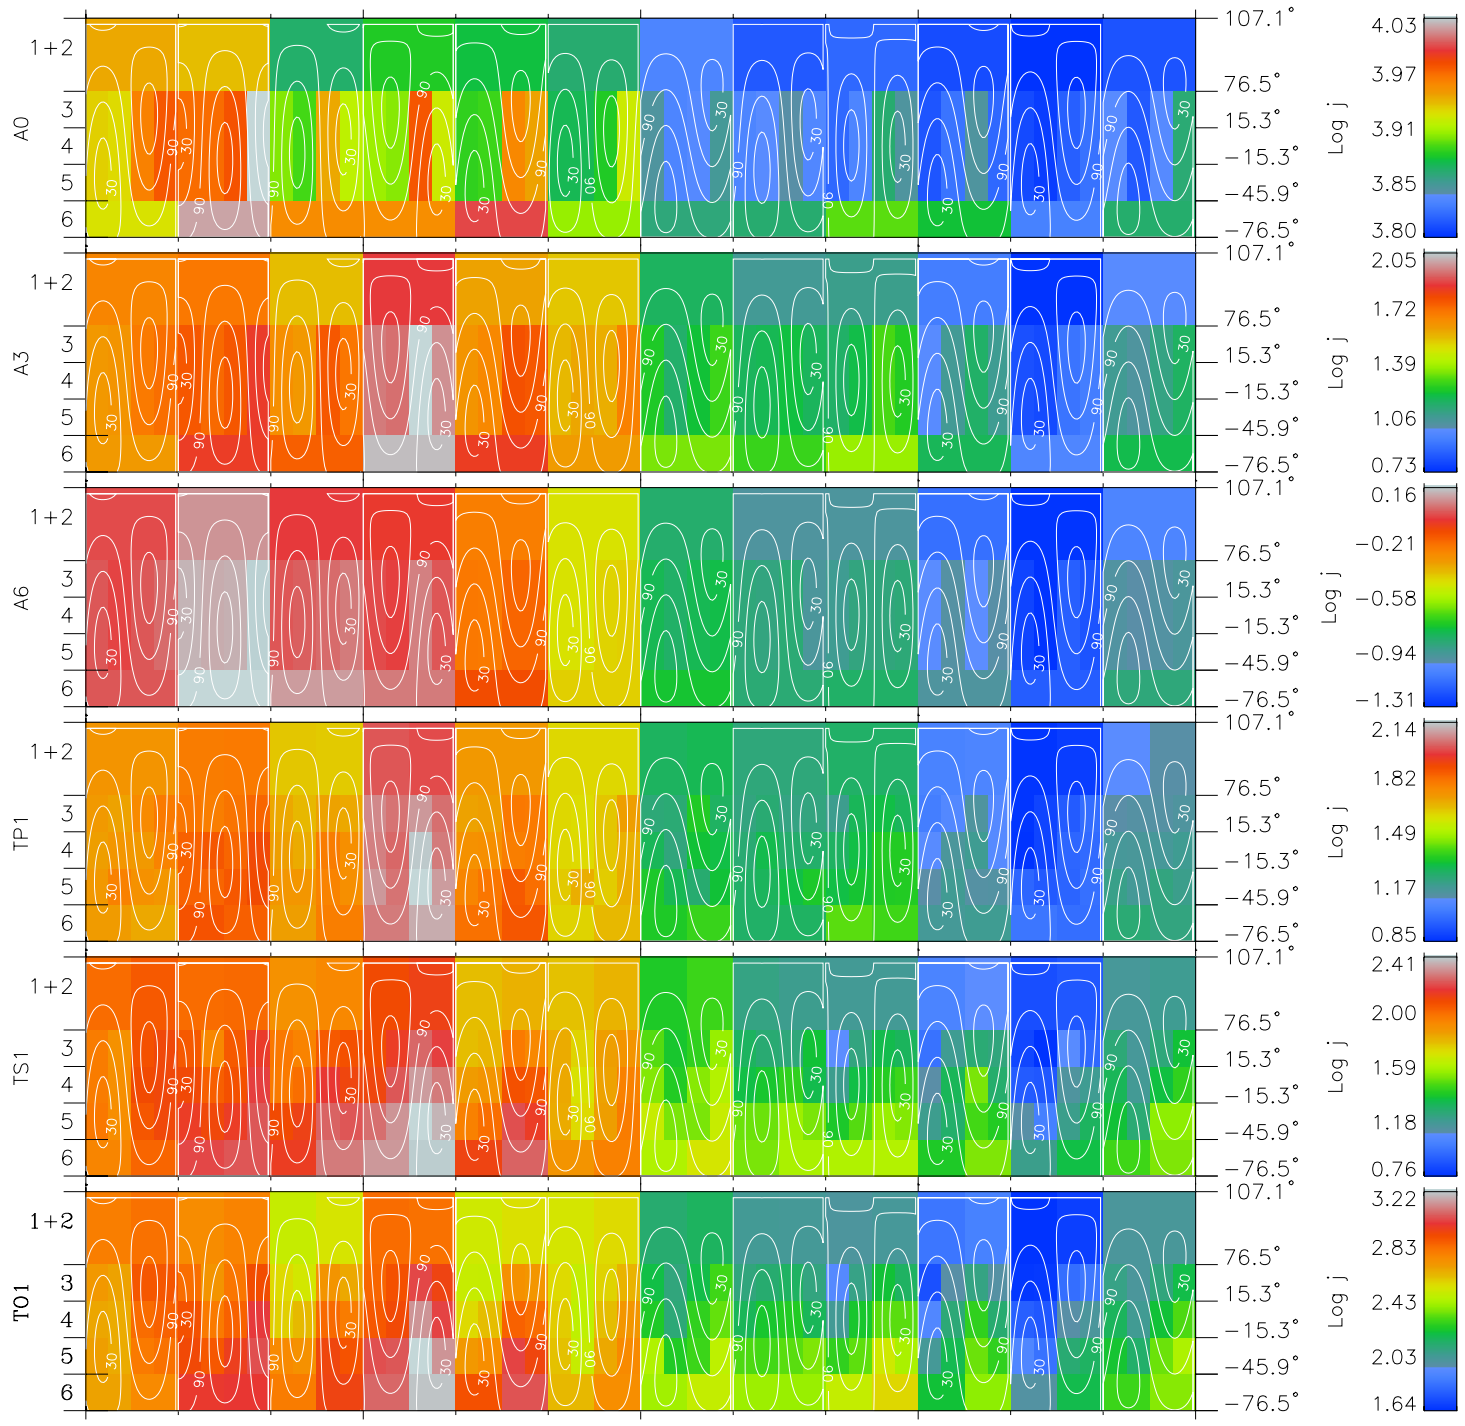

# Galileo EPD Real Time All-Sky Anisotropies 97182

Software Version: RTSKY\_FLUX V 1.20  
 Data Production: 06-03-00  
 Plot Production: Sat Sep 15 13:50:03 2001  
 Color File: wondr3  
 Geofactor File: 1.1

00:00:00 1997-182	182-06	182-12	182-18	00:00:00 1997-183	
+	+	+	+	+	
-27.60	-29.96	-32.25	-34.48	-36.66	X JSE(R <sub>j</sub> )
28.78	29.21	29.58	29.88	30.14	Y JSE(R <sub>j</sub> )
-1.69	-1.73	-1.76	-1.79	-1.82	Z JSE(R <sub>j</sub> )

- ◇ = Jupiter look direction
- = Corotation look direction