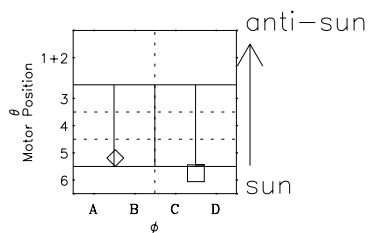

Galileo EPD Real-Time Omni 97182

Software Version: RTLINE_OMNI V 1.20
Data Production: 06-03-00
Plot Production: Sat Sep 15 13:51:44 2001

- ◇ = Jupiter look direction
- = Corotation look direction