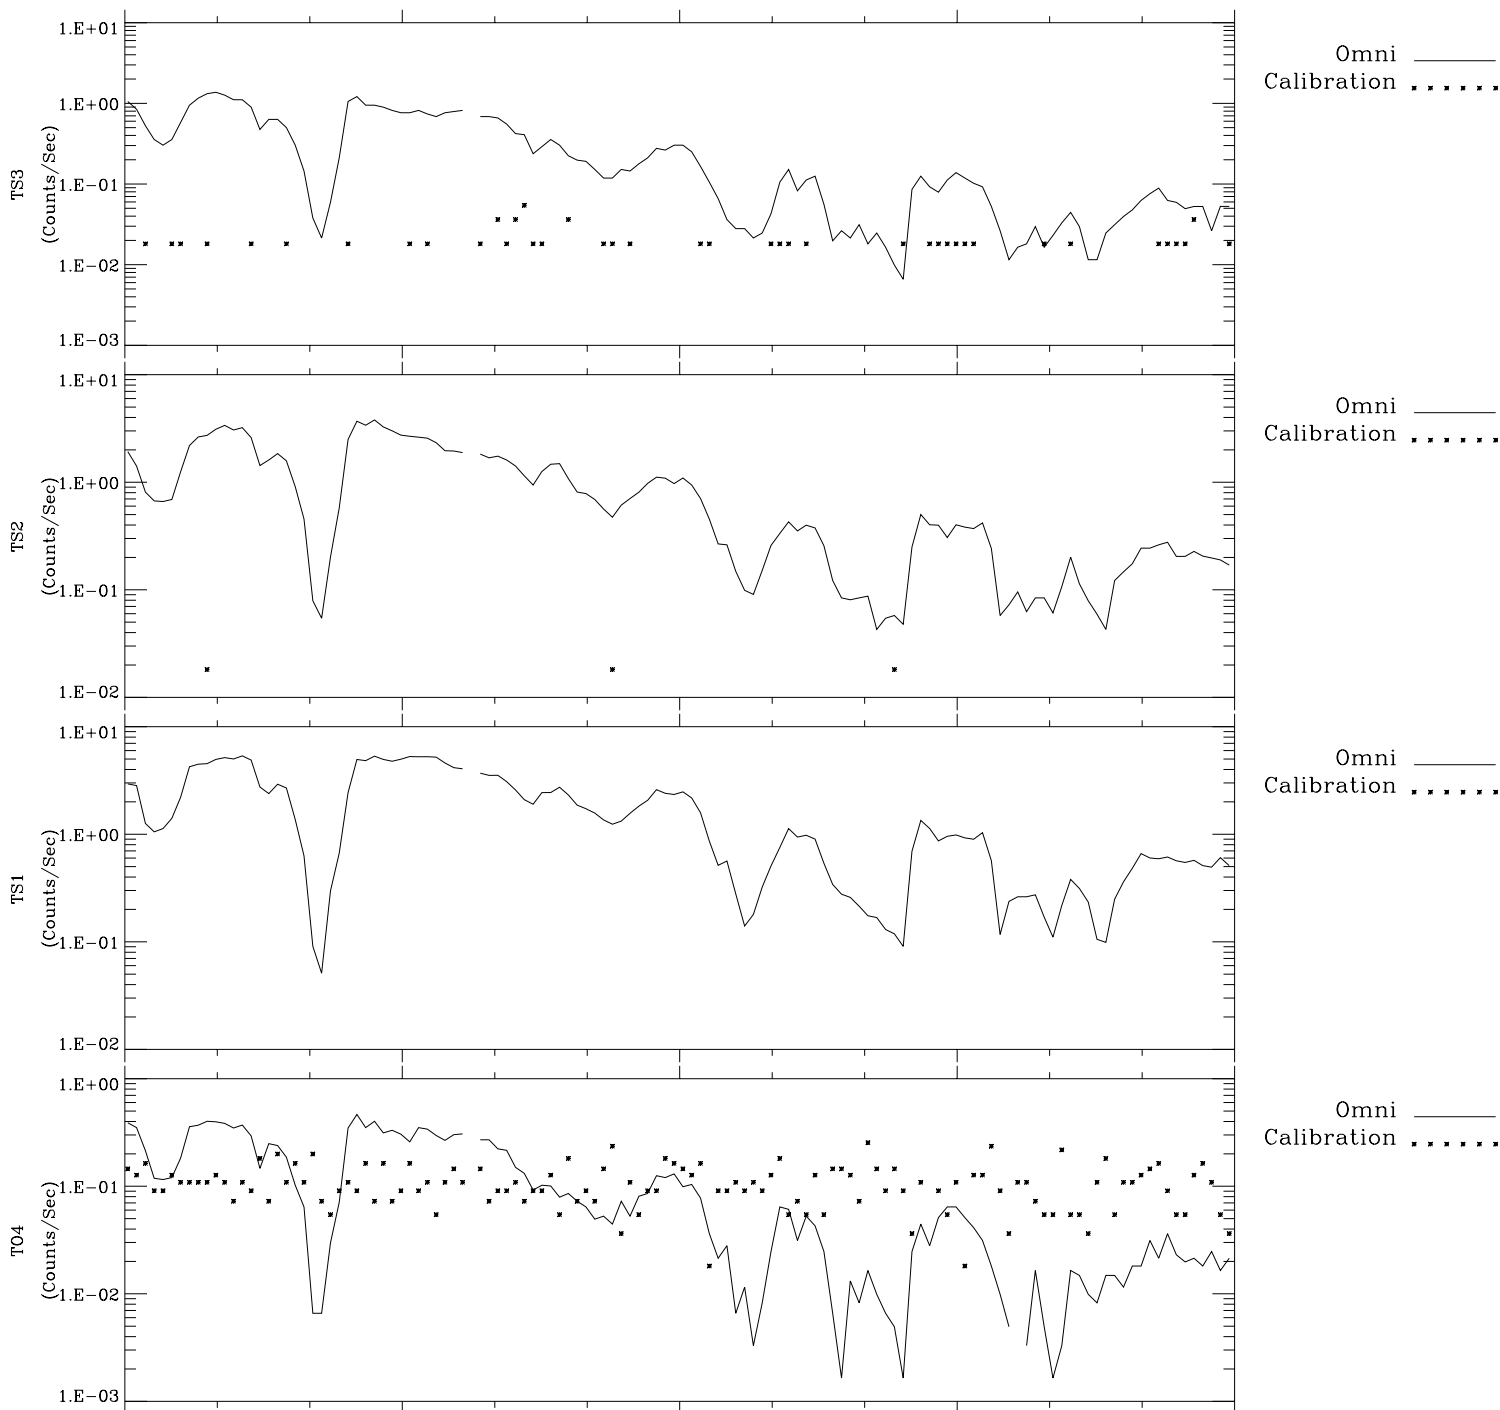

# Galileo EPD Real-Time Omni 97182

Software Version: RTLINE\_OMNI V 1.20  
Data Production: 06-03-00  
Plot Production: Sat Sep 15 13:51:44 2001

00:00:00 1997-182	182-06	182-12	182-18	00:00:00 1997-183	
+ -27.60	+ -29.96	+ -32.25	+ -34.48	+ -36.66	X JSE( $R_j$ )
28.78	29.21	29.58	29.88	30.14	Y JSE( $R_j$ )
-1.69	-1.73	-1.76	-1.79	-1.82	Z JSE( $R_j$ )

◇ = Jupiter look direction  
□ = Corotation look direction