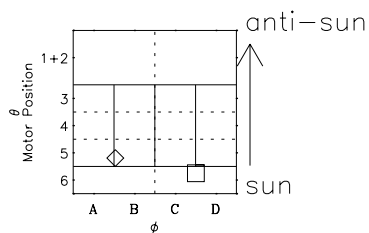

Galileo EPD Real-Time Omni 97182

Software Version: RTLINE_OMNI V 1.20
Data Production: 06-03-00
Plot Production: Sat Sep 15 13:51:43 2001

◇ = Jupiter look direction
□ = Corotation look direction