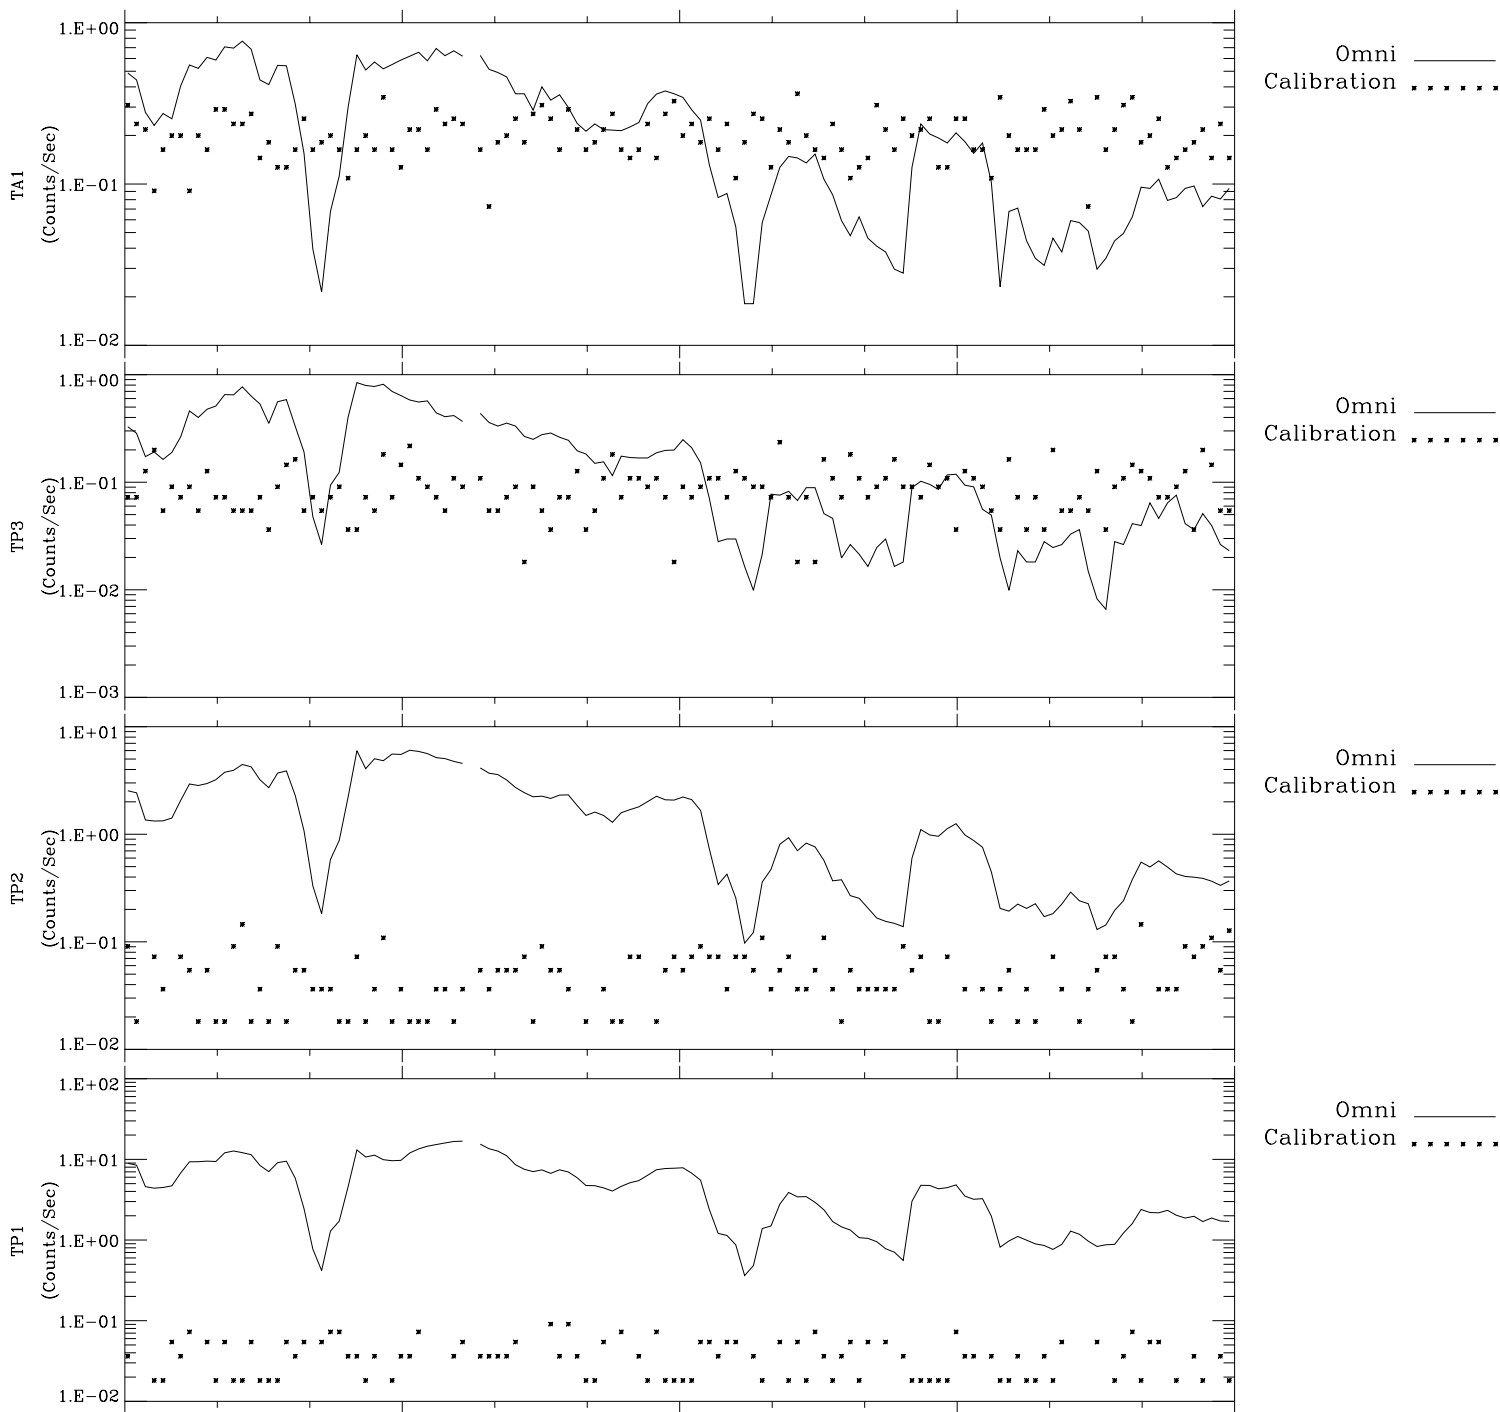

# Galileo EPD Real-Time Omni 97182

Software Version: RTLINE\_OMNI V 1.20  
Data Production: 06-03-00  
Plot Production: Sat Sep 15 13:51:43 2001

00:00:00 1997-182	182-06	182-12	182-18	00:00:00 1997-183	
+	+	+	+	+	
-27.60	-29.96	-32.25	-34.48	-36.66	X JSE(R <sub>j</sub> )
28.78	29.21	29.58	29.88	30.14	Y JSE(R <sub>j</sub> )
-1.69	-1.73	-1.76	-1.79	-1.82	Z JSE(R <sub>j</sub> )

- ◇ = Jupiter look direction
- = Corotation look direction