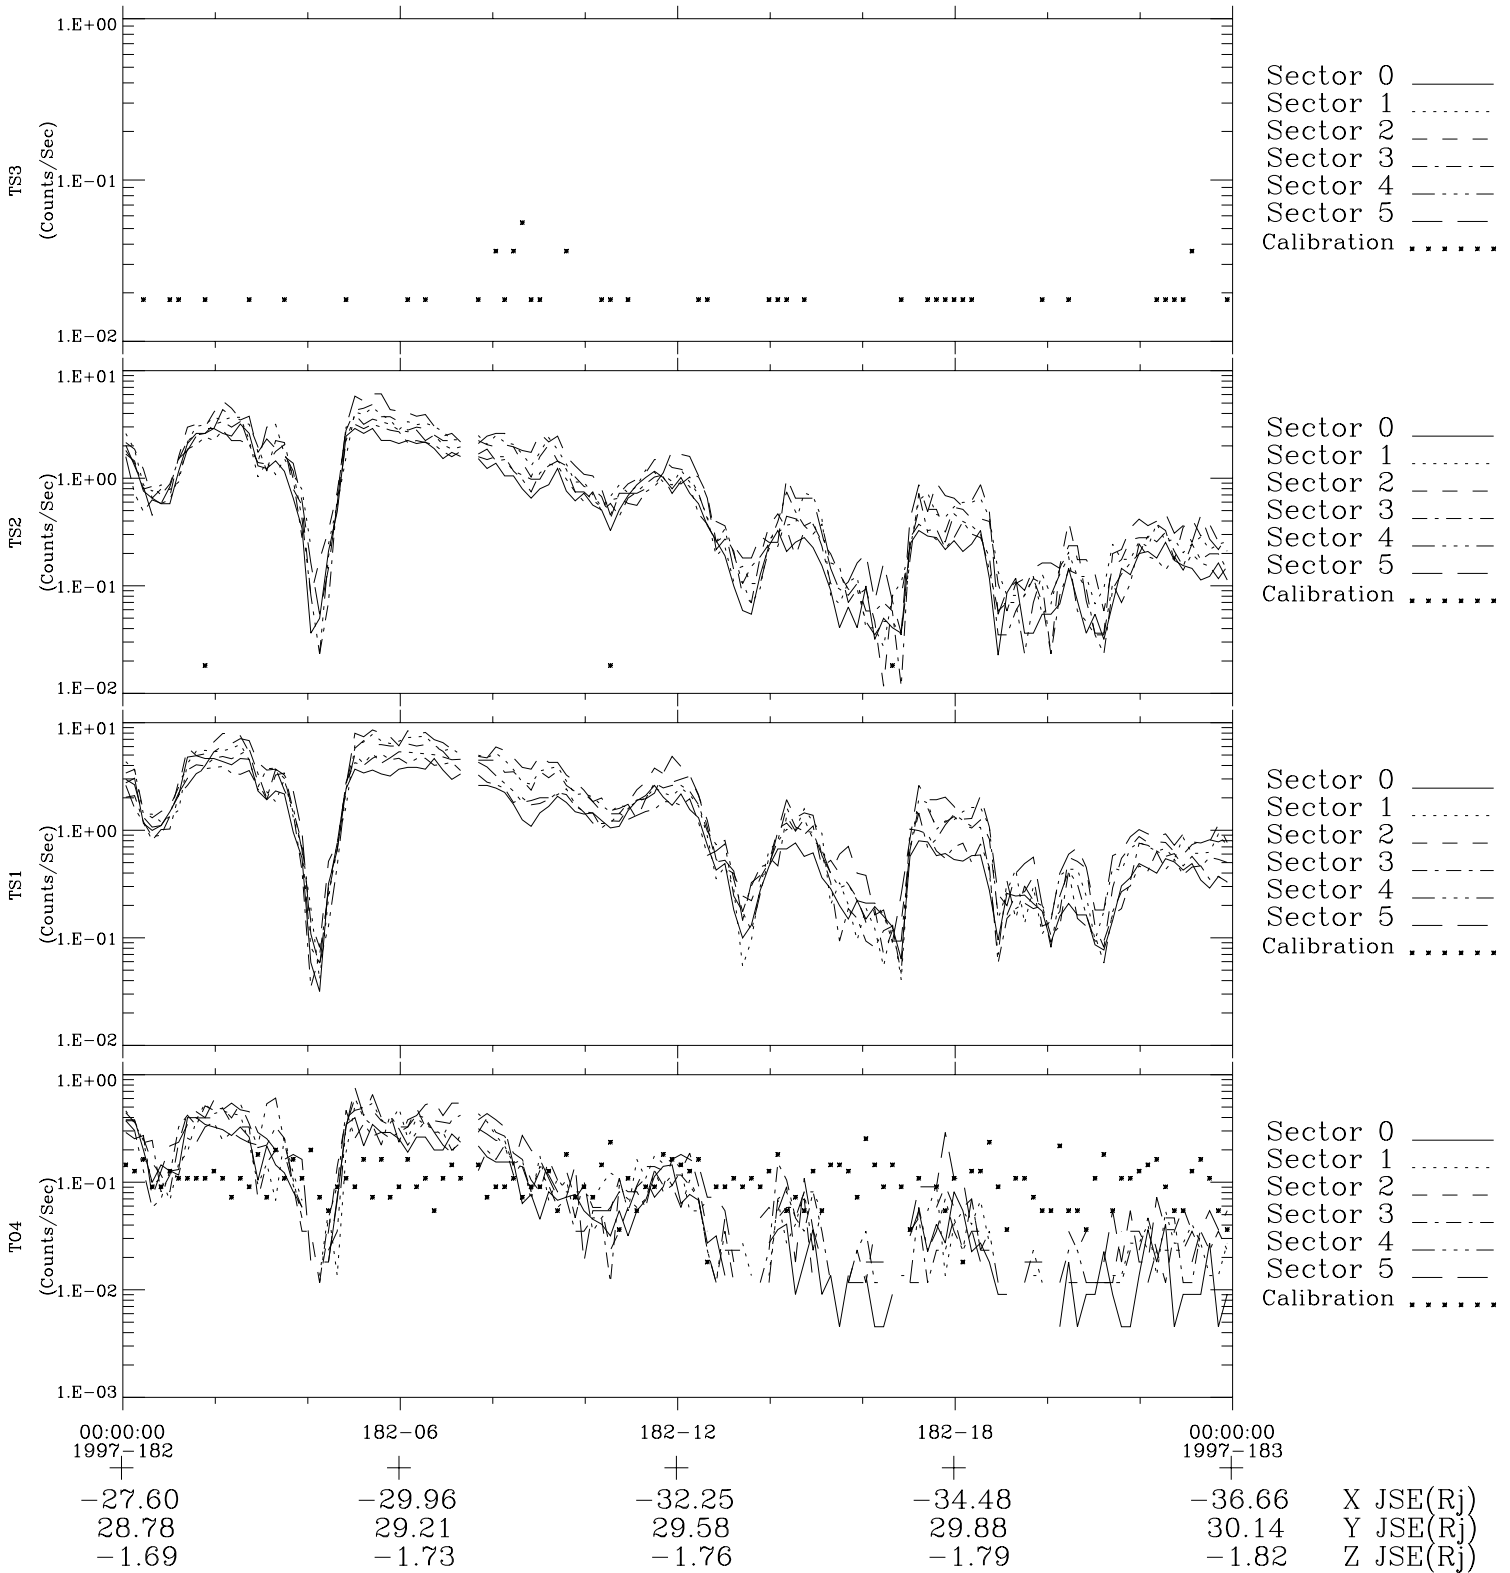

Galileo EPD Real-Time Six-Sector 97182

Software Version: RTLINE_R6 V 1.20
Data Production: 06-03-00
Plot Production: Sat Sep 15 13:51:52 2001

◇ = Jupiter look direction
□ = Corotation look direction