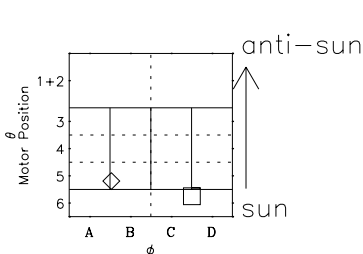

Galileo EPD Real-Time Six-Sector 97182

Software Version: RTLINE_R6 V 1.20
Data Production: 06-03-00
Plot Production: Sat Sep 15 13:51:52 2001

◇ = Jupiter look direction
□ = Corotation look direction