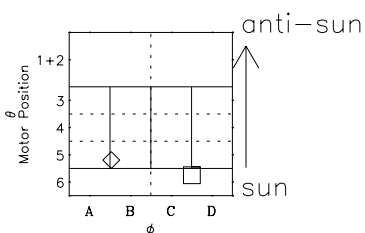

Galileo EPD Real-Time Six-Sector 97182

Software Version: RTLINE_R6 V 1.20
Data Production: 06-03-00
Plot Production: Sat Sep 15 13:51:50 2001

◇ = Jupiter look direction
□ = Corotation look direction