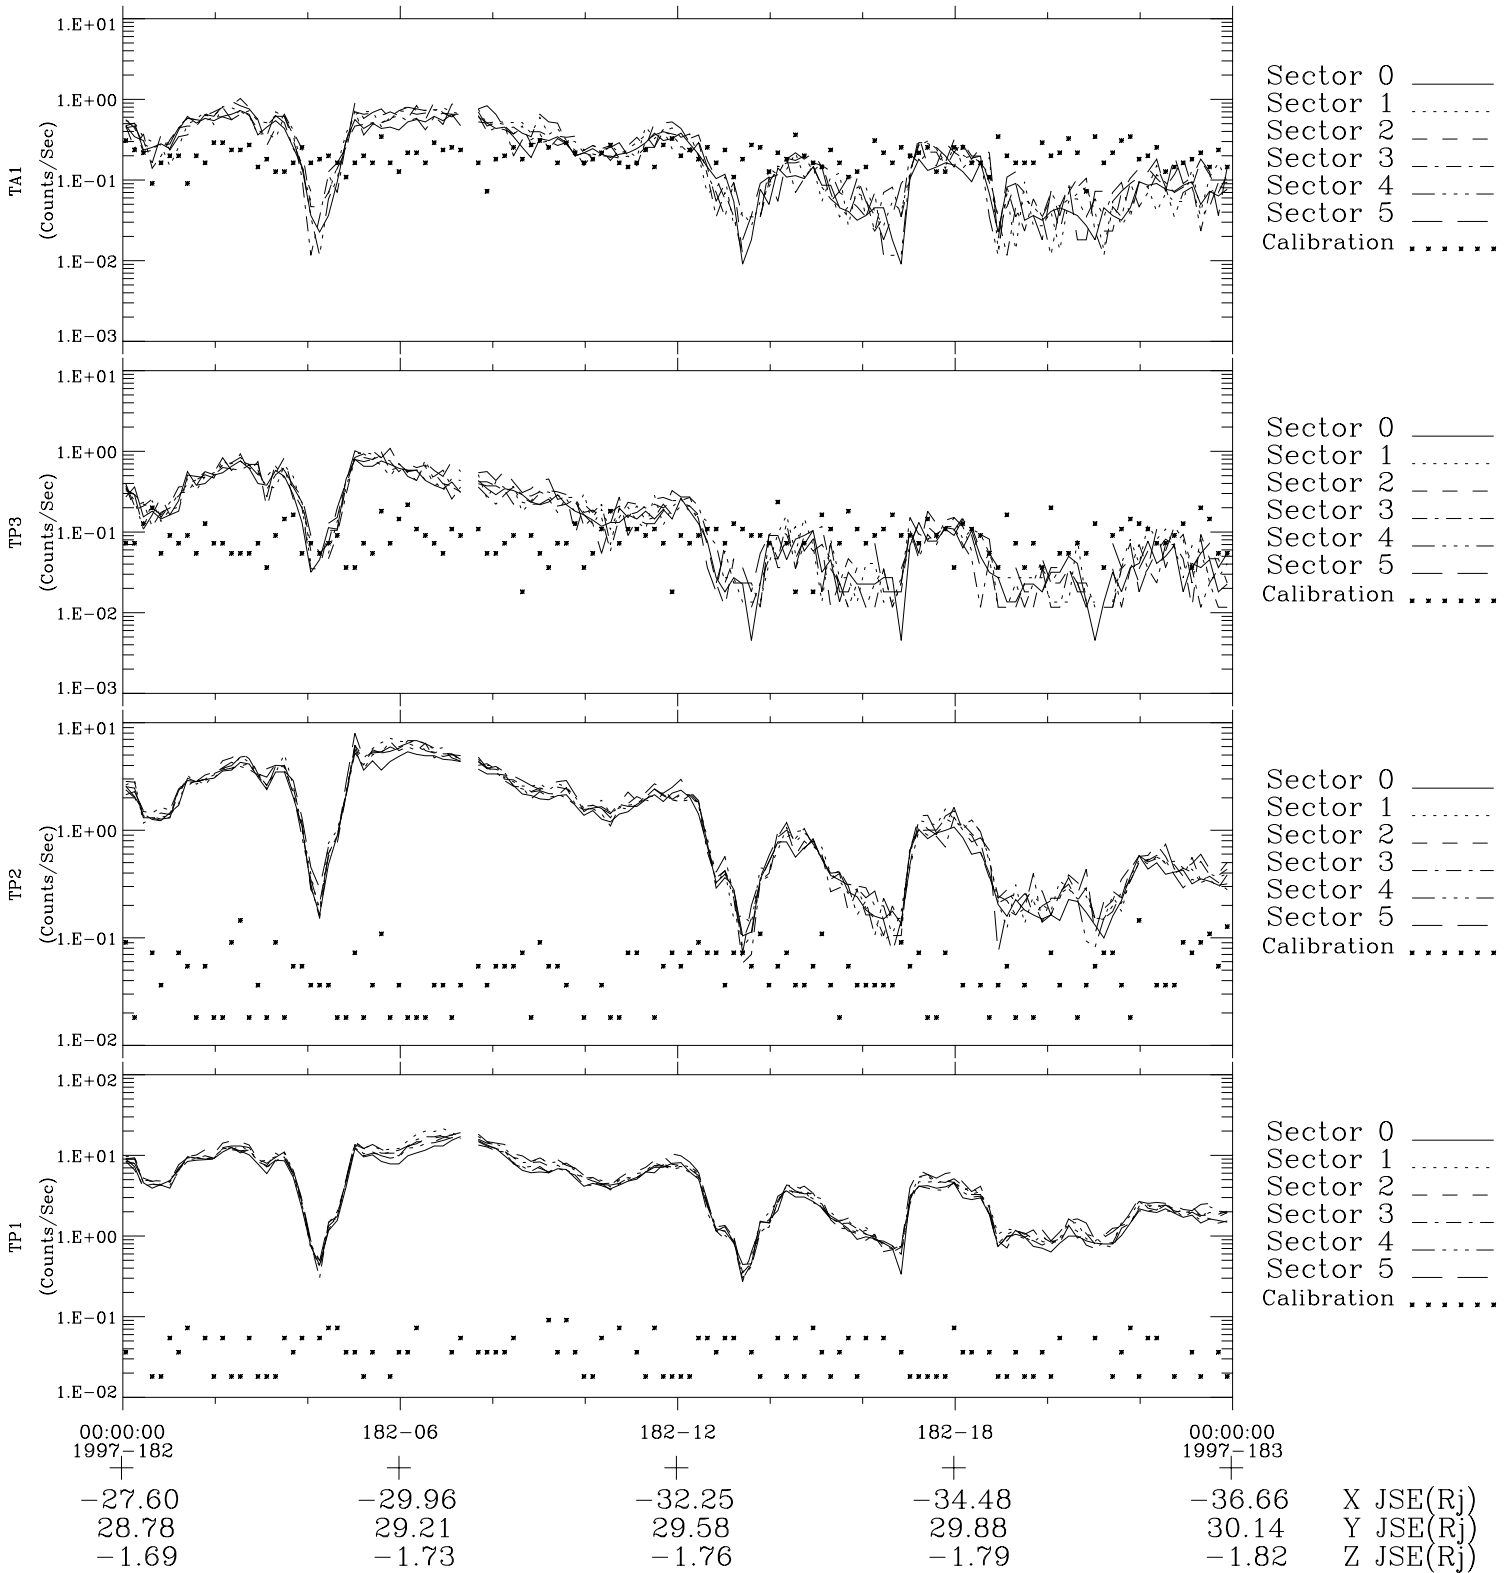

Galileo EPD Real-Time Six-Sector 97182

Software Version: RTLINE_R6 V 1.20
Data Production: 06-03-00
Plot Production: Sat Sep 15 13:51:50 2001

◇ = Jupiter look direction
□ = Corotation look direction