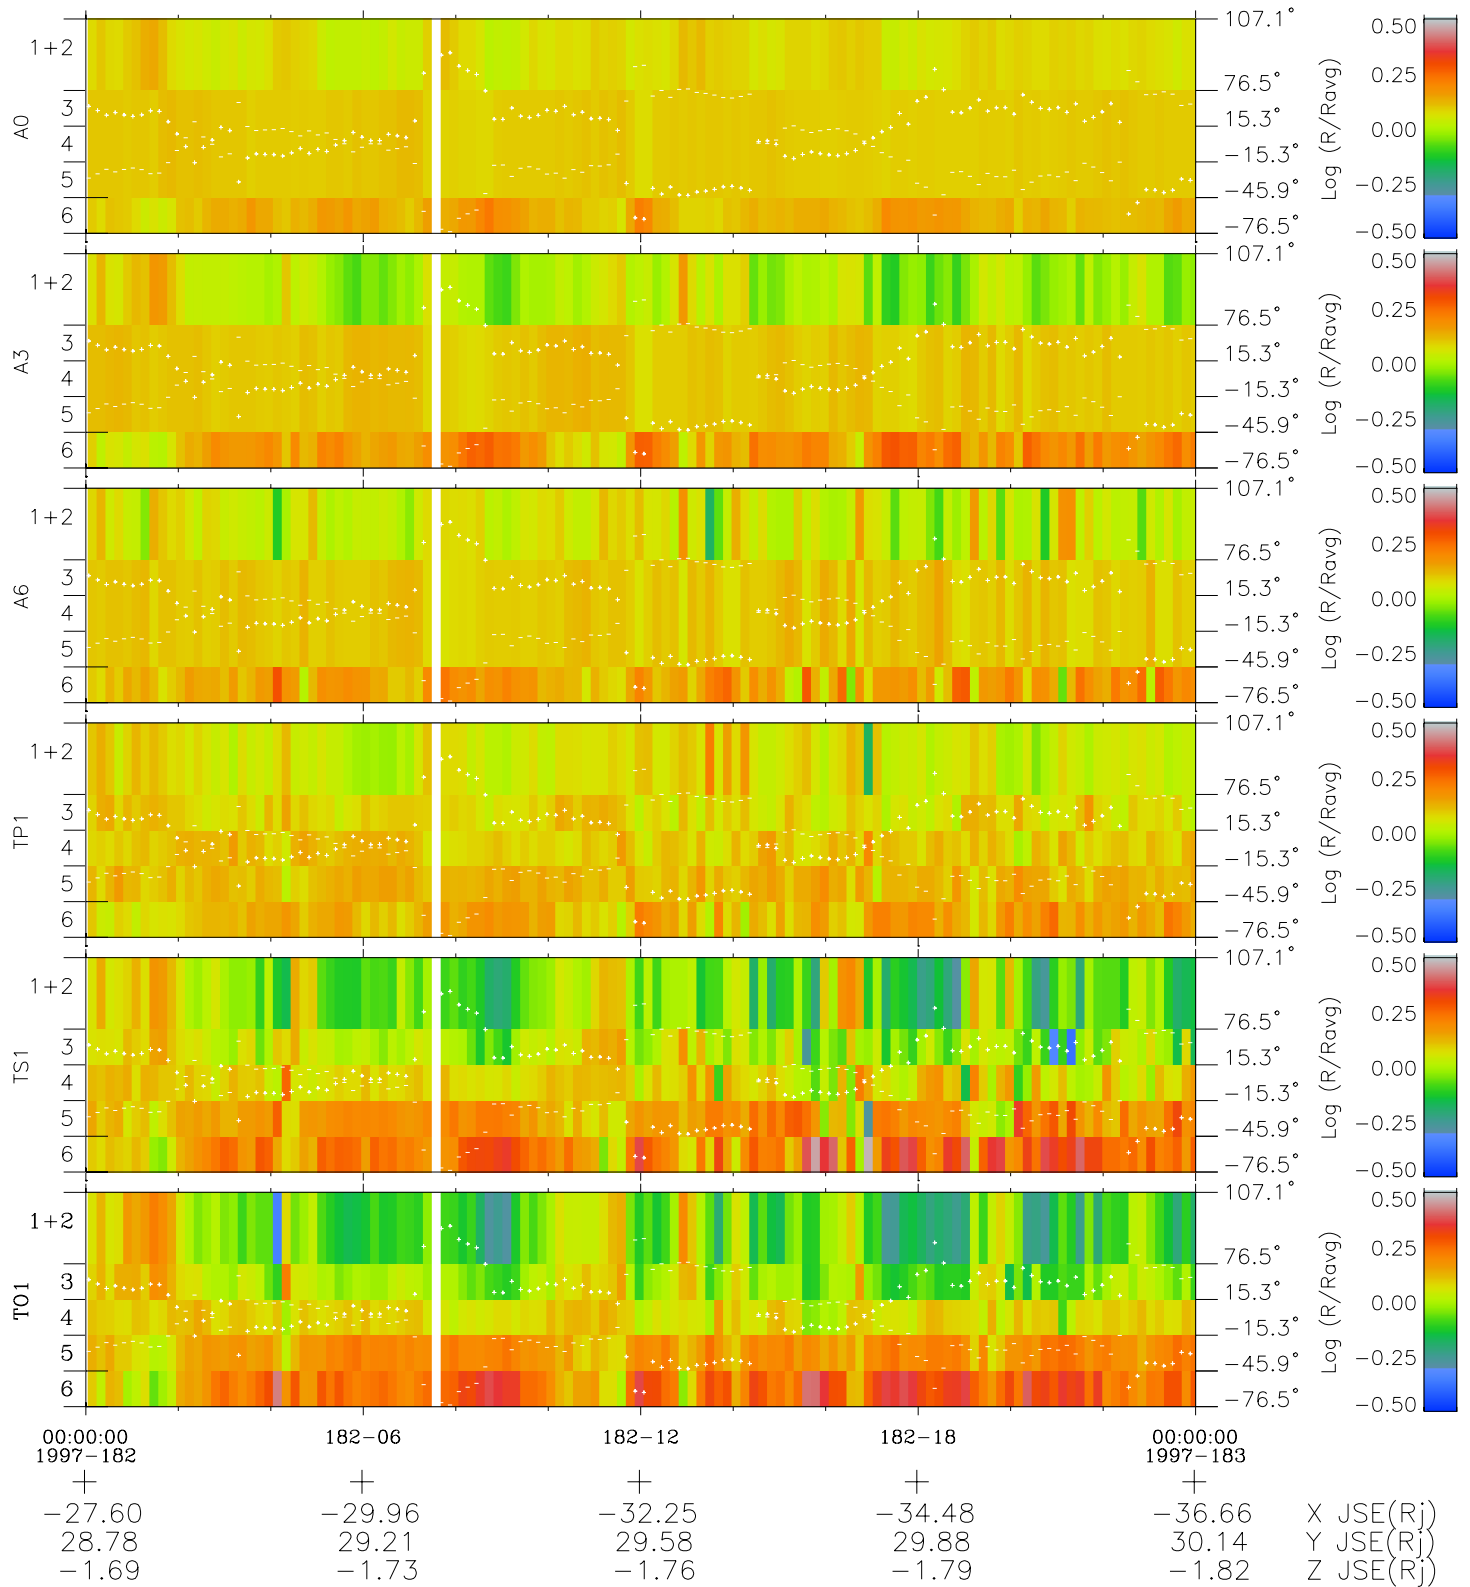

Galileo EPD Real Elevation Anisotropies 97182

Software Version: RTELEV_MEAN V 1.20
 Data Production: 06-03-00
 Plot Production: Sat Sep 15 13:50:32 2001
 Color File: wondr3
 Geofactor File: 1.1

- ◇ = Jupiter look direction
- = Corotation look direction