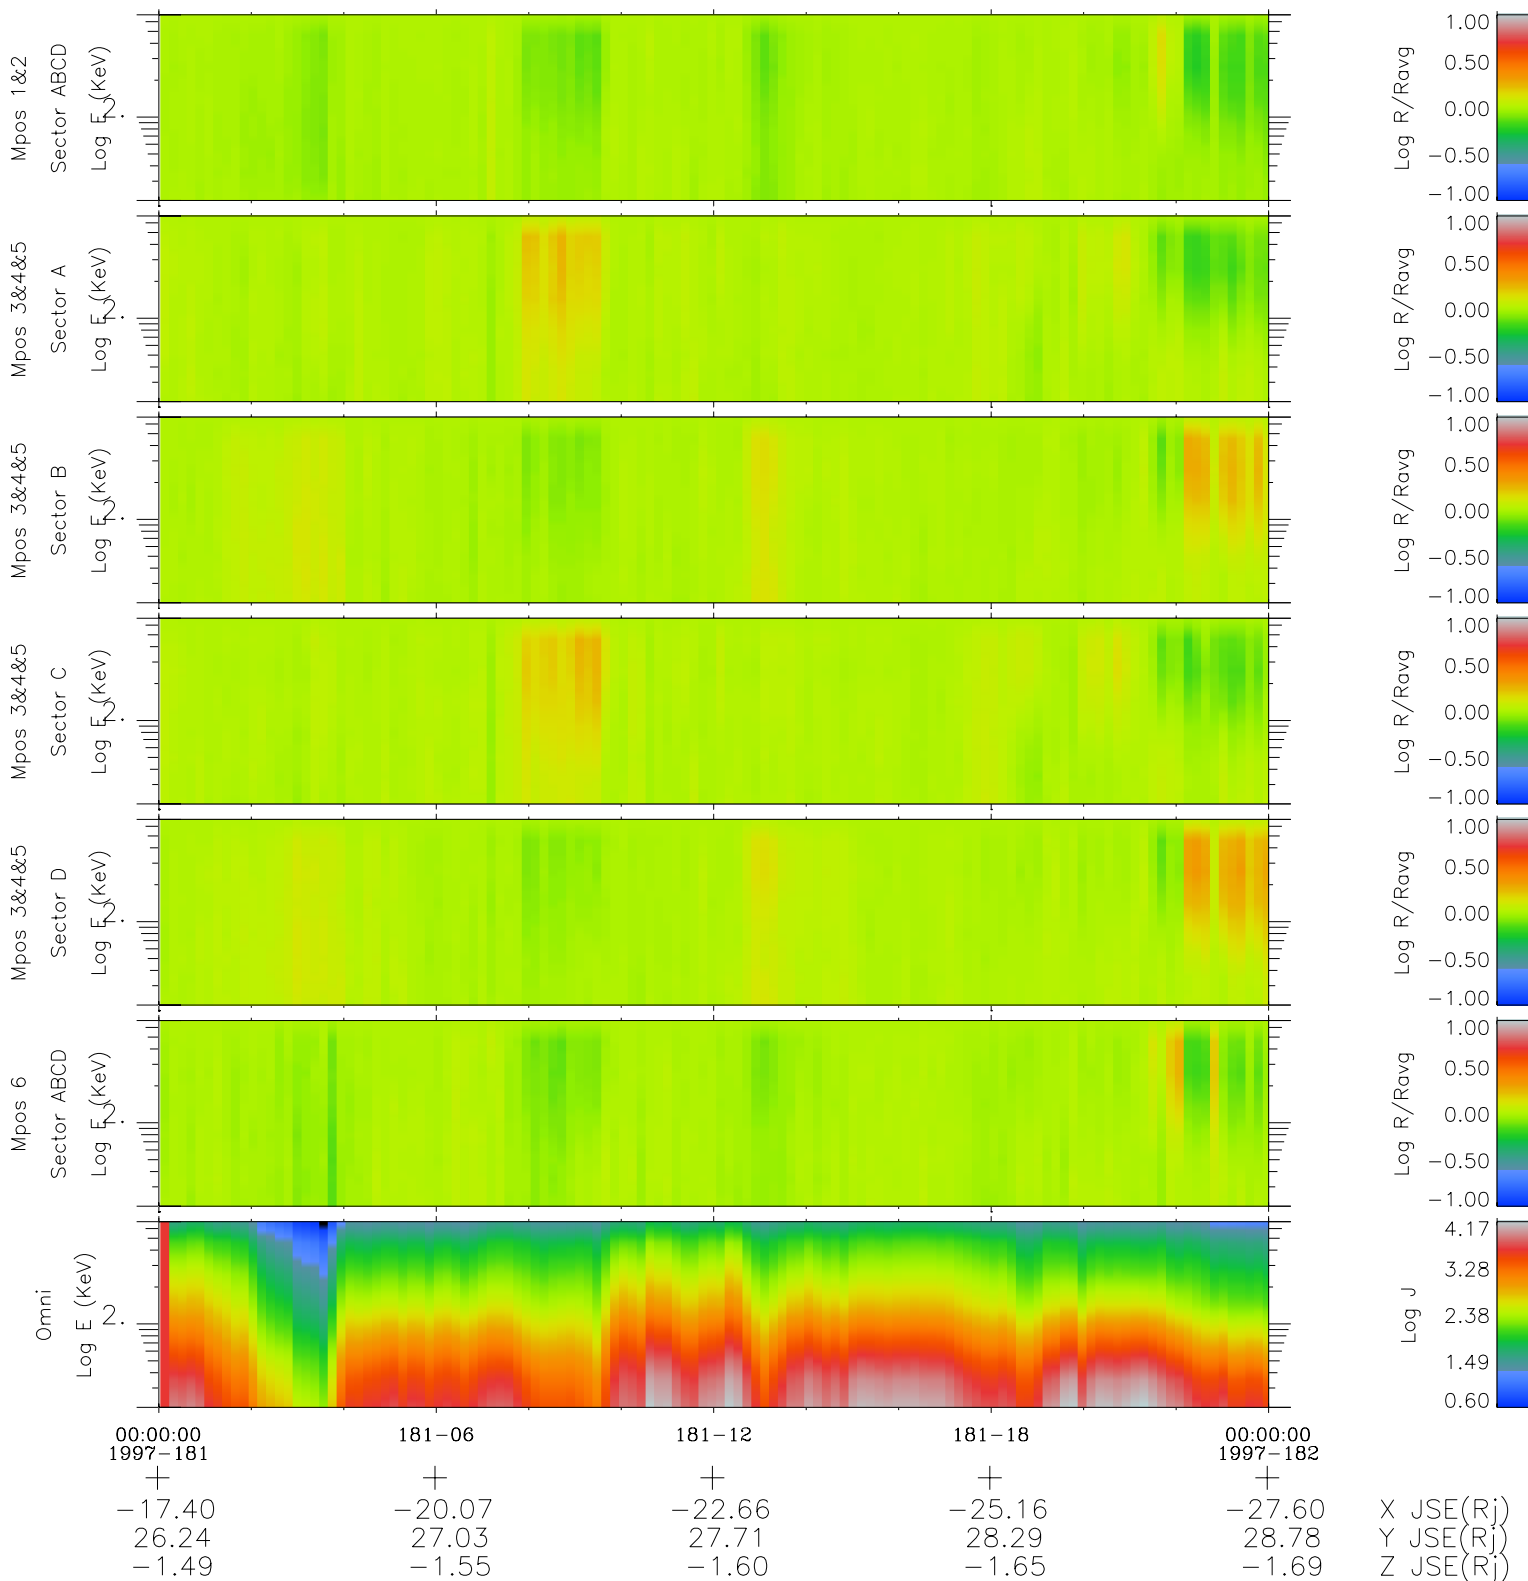

Galileo EPD Real Time R6 Electrons Spectra 97181

Software Version: RTSPEC_R6 V 1.20
 Data Production: 06-03-00
 Plot Production: Sat Sep 15 13:41:24 2001
 Color File: wondr3
 Geofactor File: 1.1

- ◇ = Jupiter look direction
- = Corotation look direction