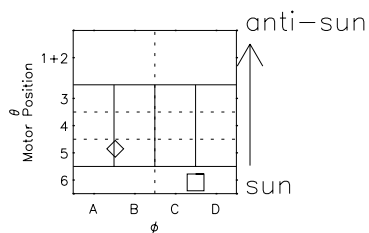

Galileo EPD Real Time R6 Electrons Spectra 97181

Software Version: RTSPEC_R6 V 1.20
 Data Production: 06-03-00
 Plot Production: Sat Sep 15 13:41:24 2001
 Color File: wondr3
 Geofactor File: 1.1

- ◇ = Jupiter look direction
- = Corotation look direction