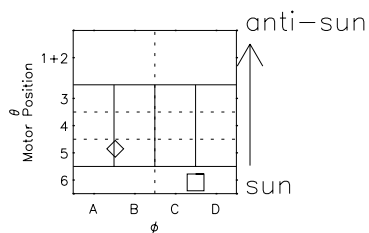

Galileo EPD Real Time R6 Ions Spectra 97181

Software Version: RTSPEC_R6 V 1.20
 Data Production: 06-03-00
 Plot Production: Sat Sep 15 13:41:17 2001
 Color File: wondr3
 Geofactor File: 1.1

◇ = Jupiter look direction
 □ = Corotation look direction