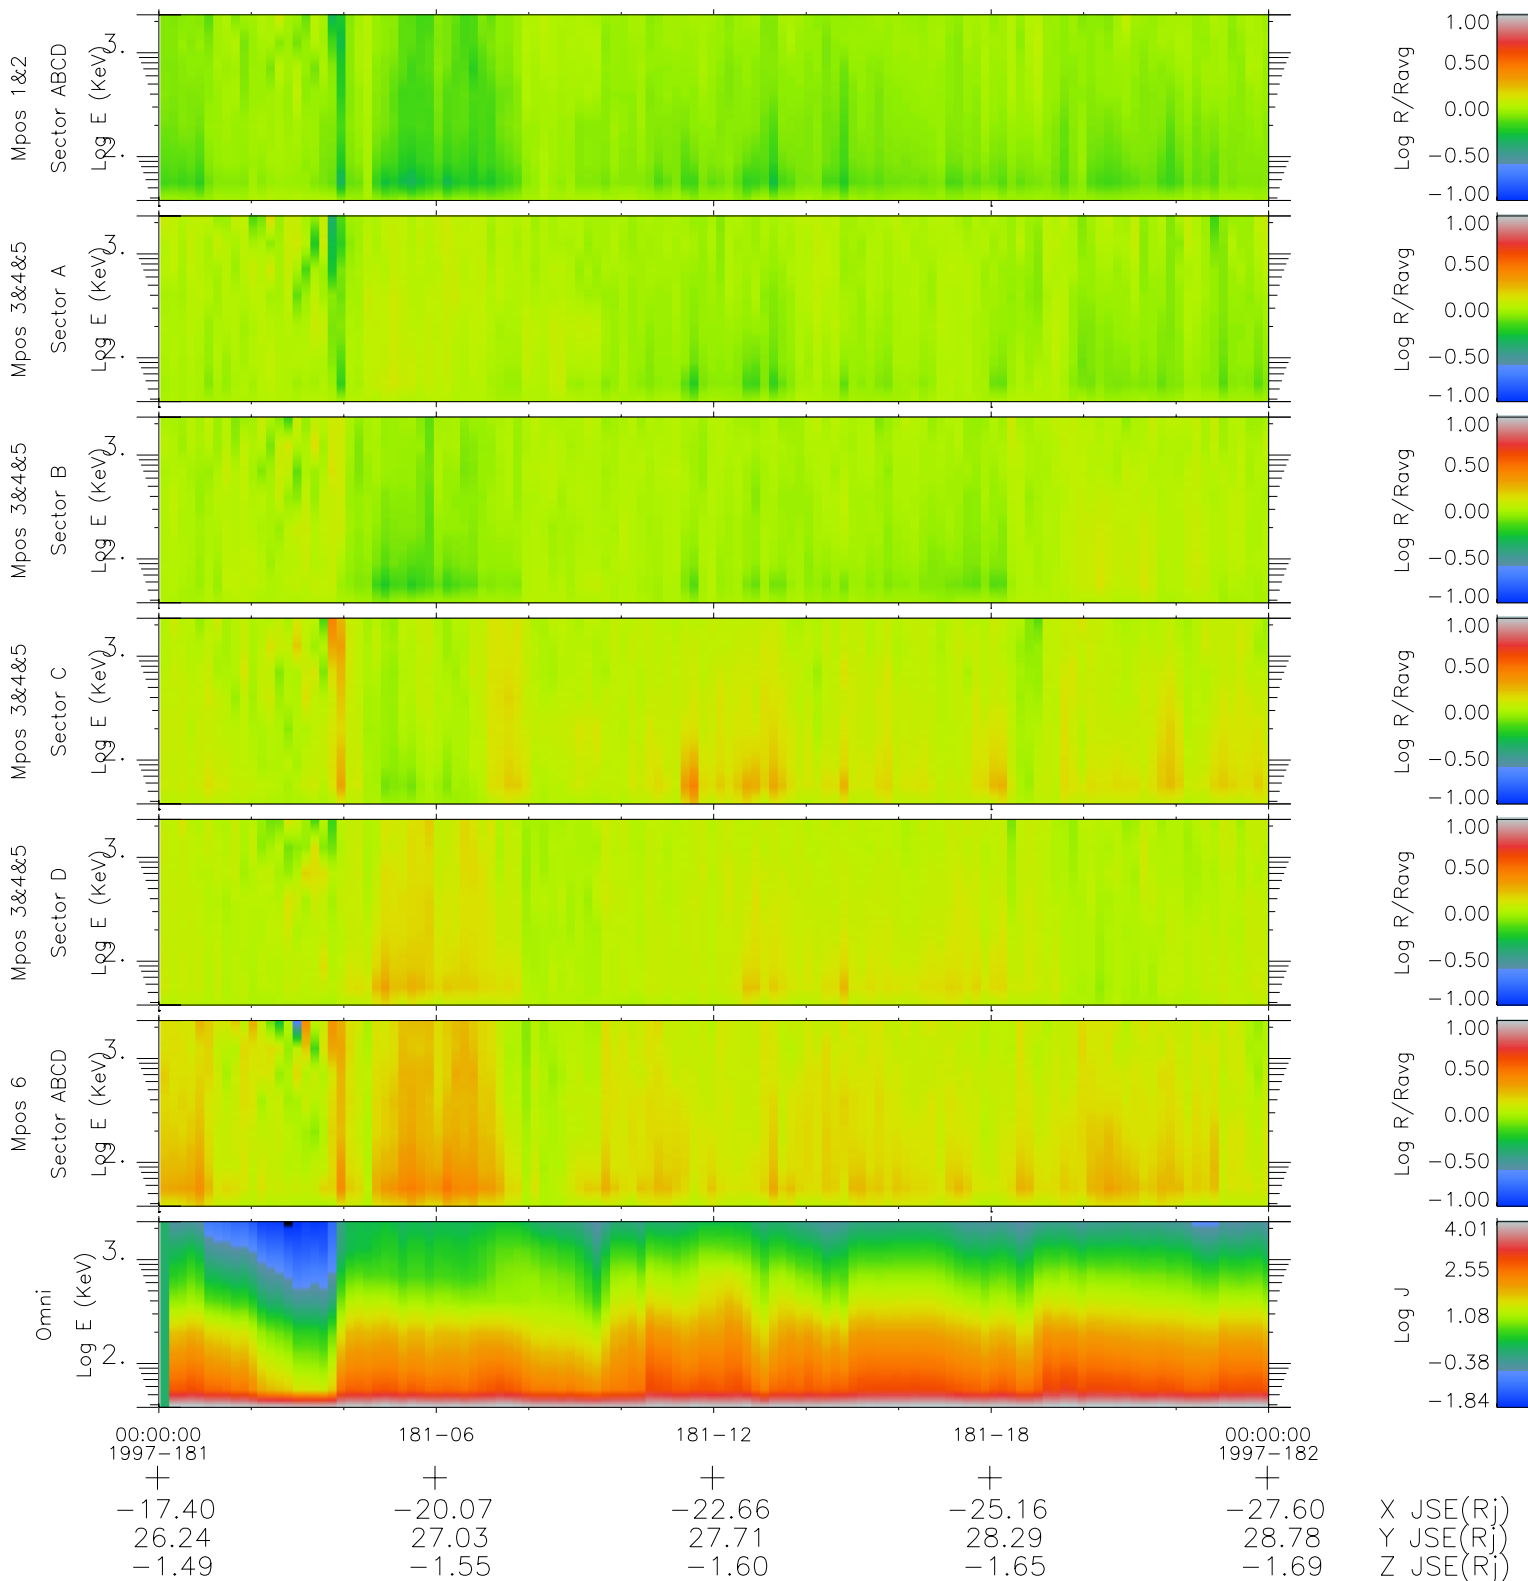

Galileo EPD Real Time R6 Ions Spectra 97181

Software Version: RTSPEC_R6 V 1.20
 Data Production: 06-03-00
 Plot Production: Sat Sep 15 13:41:17 2001
 Color File: wondr3
 Geofactor File: 1.1

◇ = Jupiter look direction
 □ = Corotation look direction