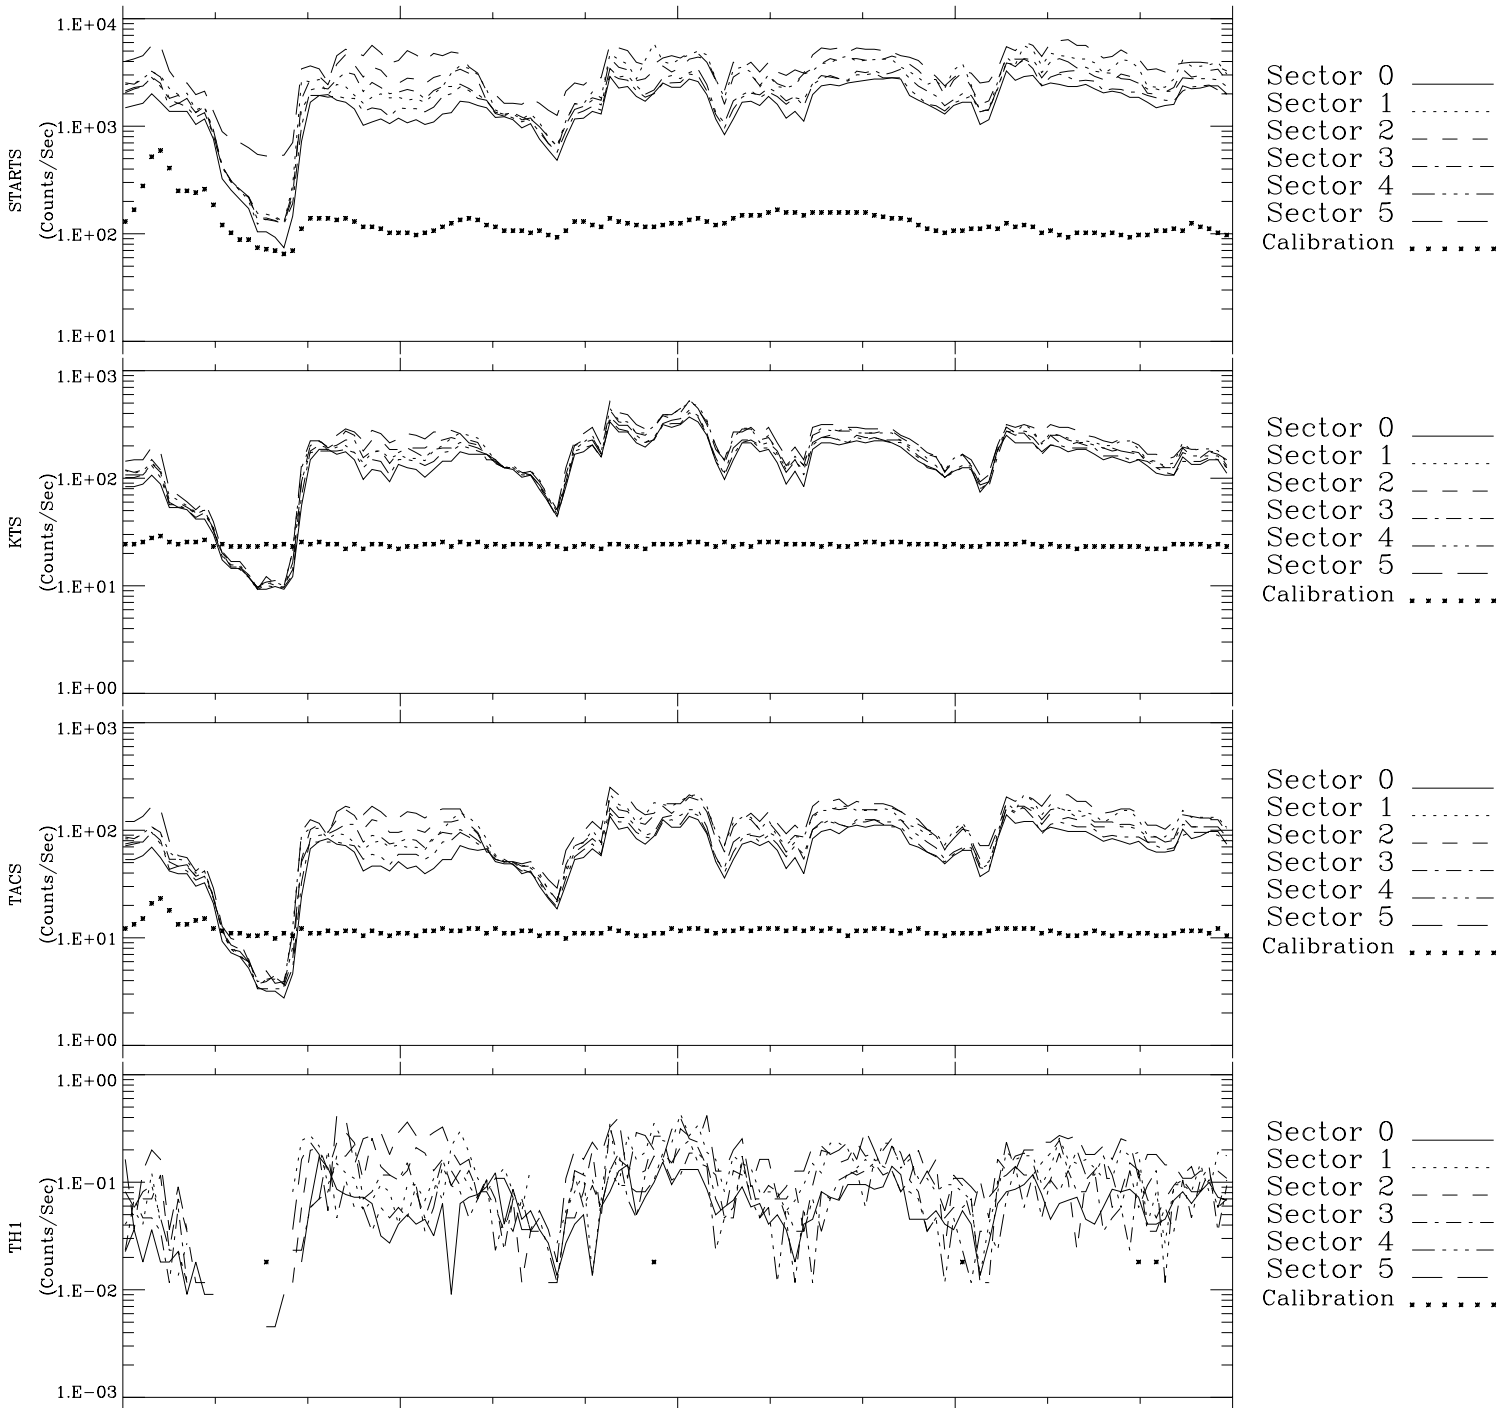

Galileo EPD Real-Time Six-Sector 97181

Software Version: RTLINE_R6 V 1.20
Data Production: 06-03-00
Plot Production: Sat Sep 15 13:43:43 2001

Sector 0 ———
Sector 1
Sector 2 - - - -
Sector 3 - . - . -
Sector 4 - - - -
Sector 5 - - - -
Calibration
.....

Sector 0 ———
Sector 1
Sector 2 - - - -
Sector 3 - . - . -
Sector 4 - - - -
Sector 5 - - - -
Calibration
.....

Sector 0 ———
Sector 1
Sector 2 - - - -
Sector 3 - . - . -
Sector 4 - - - -
Sector 5 - - - -
Calibration
.....

Sector 0 ———
Sector 1
Sector 2 - - - -
Sector 3 - . - . -
Sector 4 - - - -
Sector 5 - - - -
Calibration
.....

00:00:00 1997-181	181-06	181-12	181-18	00:00:00 1997-182	
+	+	+	+	+	
-17.40	-20.07	-22.66	-25.16	-27.60	X JSE(R _j)
26.24	27.03	27.71	28.29	28.78	Y JSE(R _j)
-1.49	-1.55	-1.60	-1.65	-1.69	Z JSE(R _j)

◇ = Jupiter look direction
□ = Corotation look direction