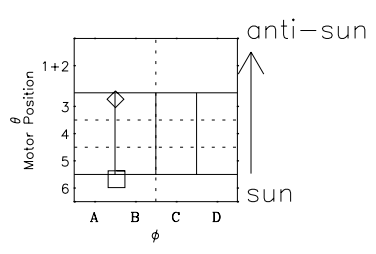

Galileo EPD Real Time Omni Spectrum 97179

Software Version: RTSPEC_OMNI V 1.20
 Data Production: 06-03-00
 Plot Production: Sat Sep 15 13:18:51 2001
 Color File: wondr3
 Geofactor File: 1.1

◇ = Jupiter look direction
 □ = Corotation look direction