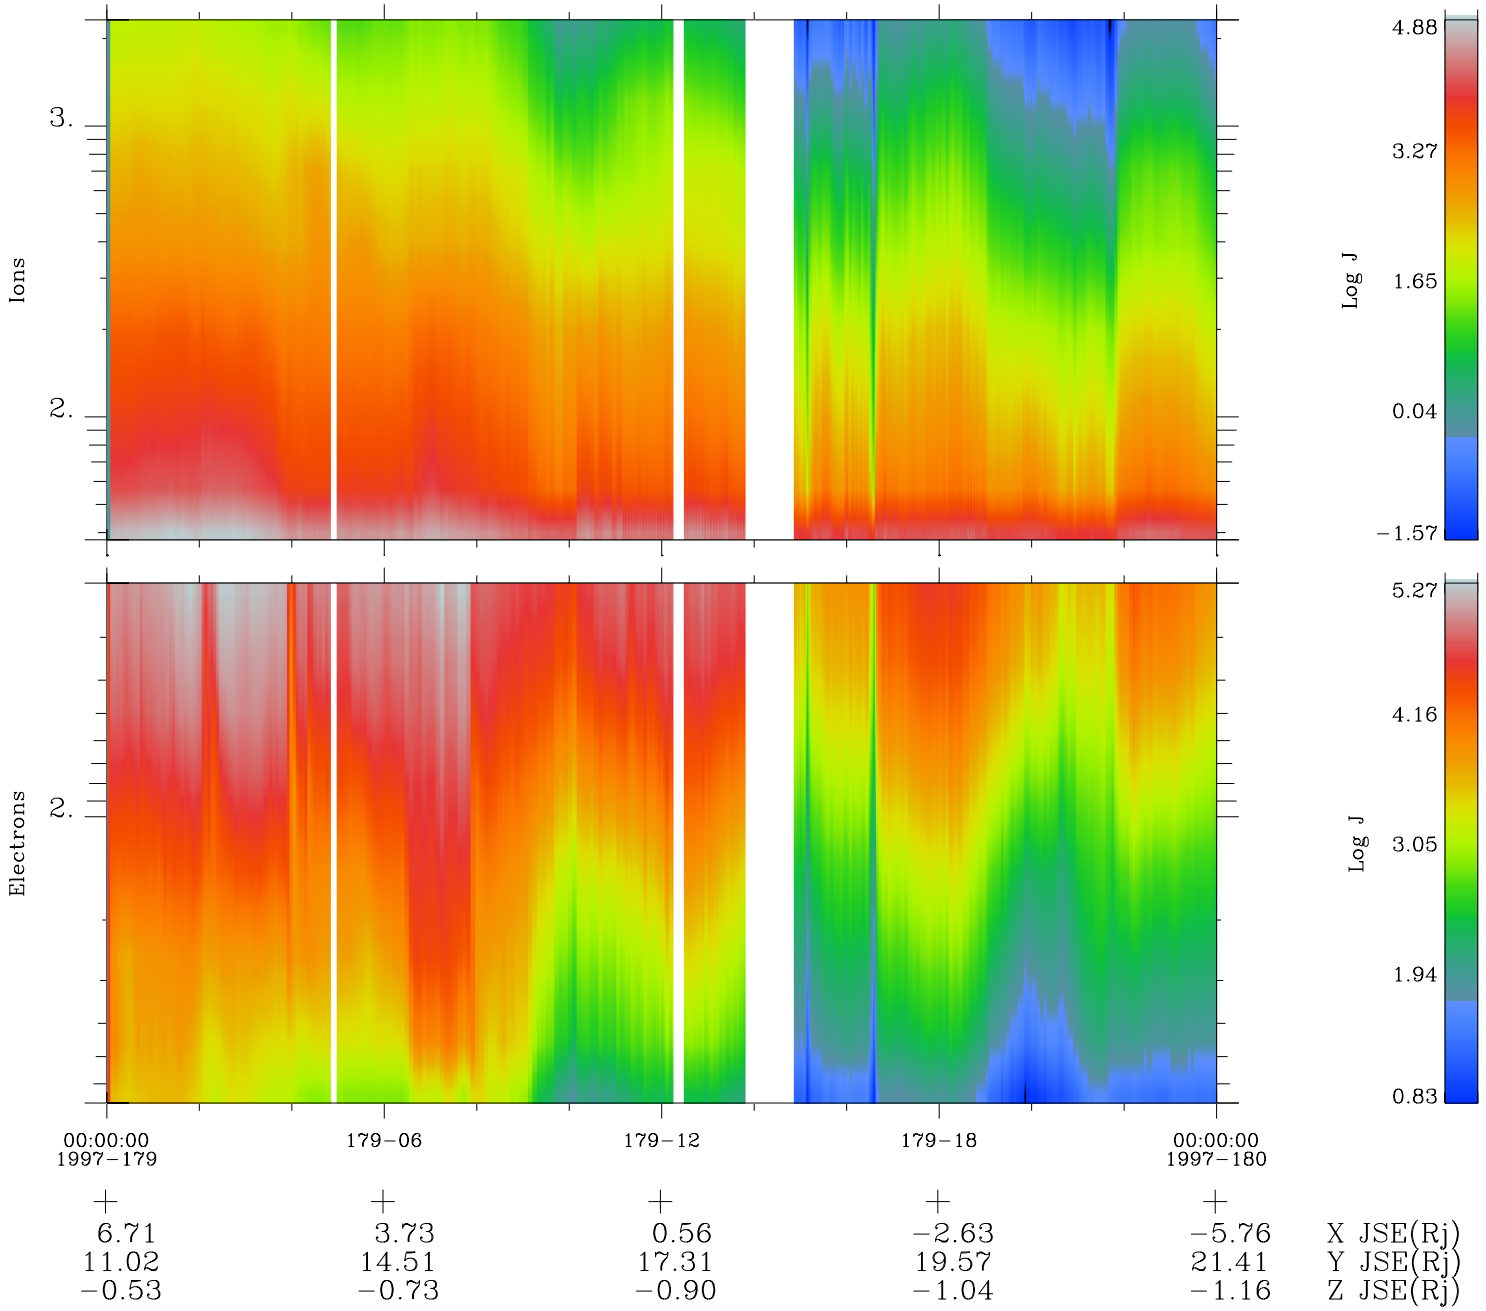

Galileo EPD Real Time Omni Spectrum 97179

Software Version: RTSPEC_OMNI V 1.20
 Data Production: 06-03-00
 Plot Production: Sat Sep 15 13:18:51 2001
 Color File: wondr3
 Geofactor File: 1.1

◇ = Jupiter look direction
 □ = Corotation look direction