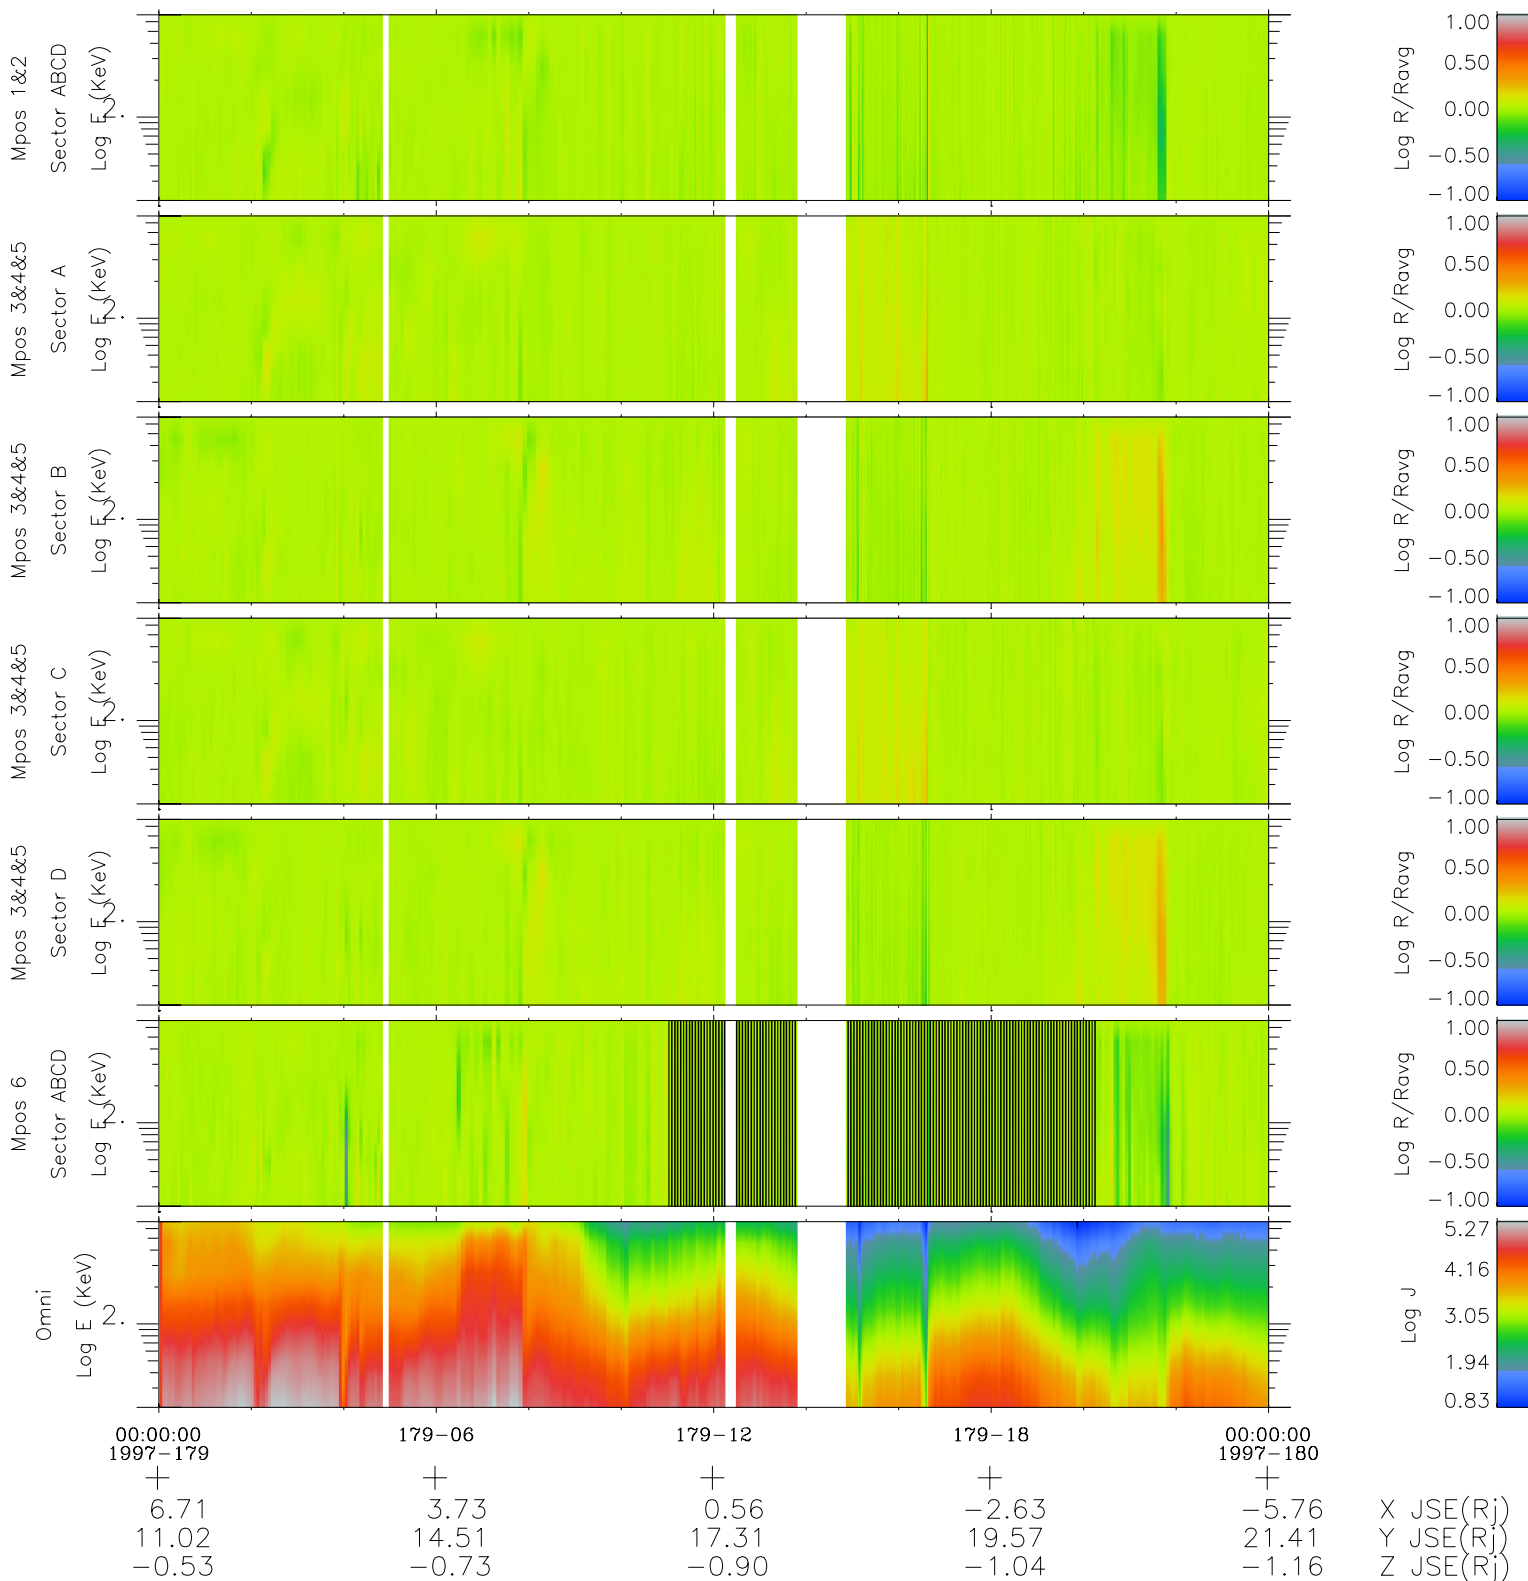

# Galileo EPD Real Time R6 Electrons Spectra 97179

Software Version: RTSPEC\_R6 V 1.20  
 Data Production: 06-03-00  
 Plot Production: Sat Sep 15 13:18:35 2001  
 Color File: wondr3  
 Geofactor File: 1.1

◇ = Jupiter look direction  
 □ = Corotation look direction