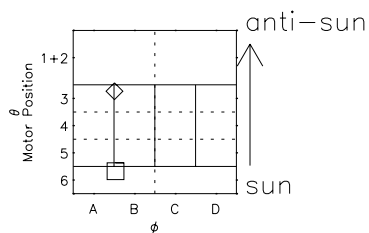

Galileo EPD Real Time R6 Ions Spectra 97179

Software Version: RTSPEC_R6 V 1.20
 Data Production: 06-03-00
 Plot Production: Sat Sep 15 13:18:18 2001
 Color File: wondr3
 Geofactor File: 1.1

- ◇ = Jupiter look direction
- = Corotation look direction