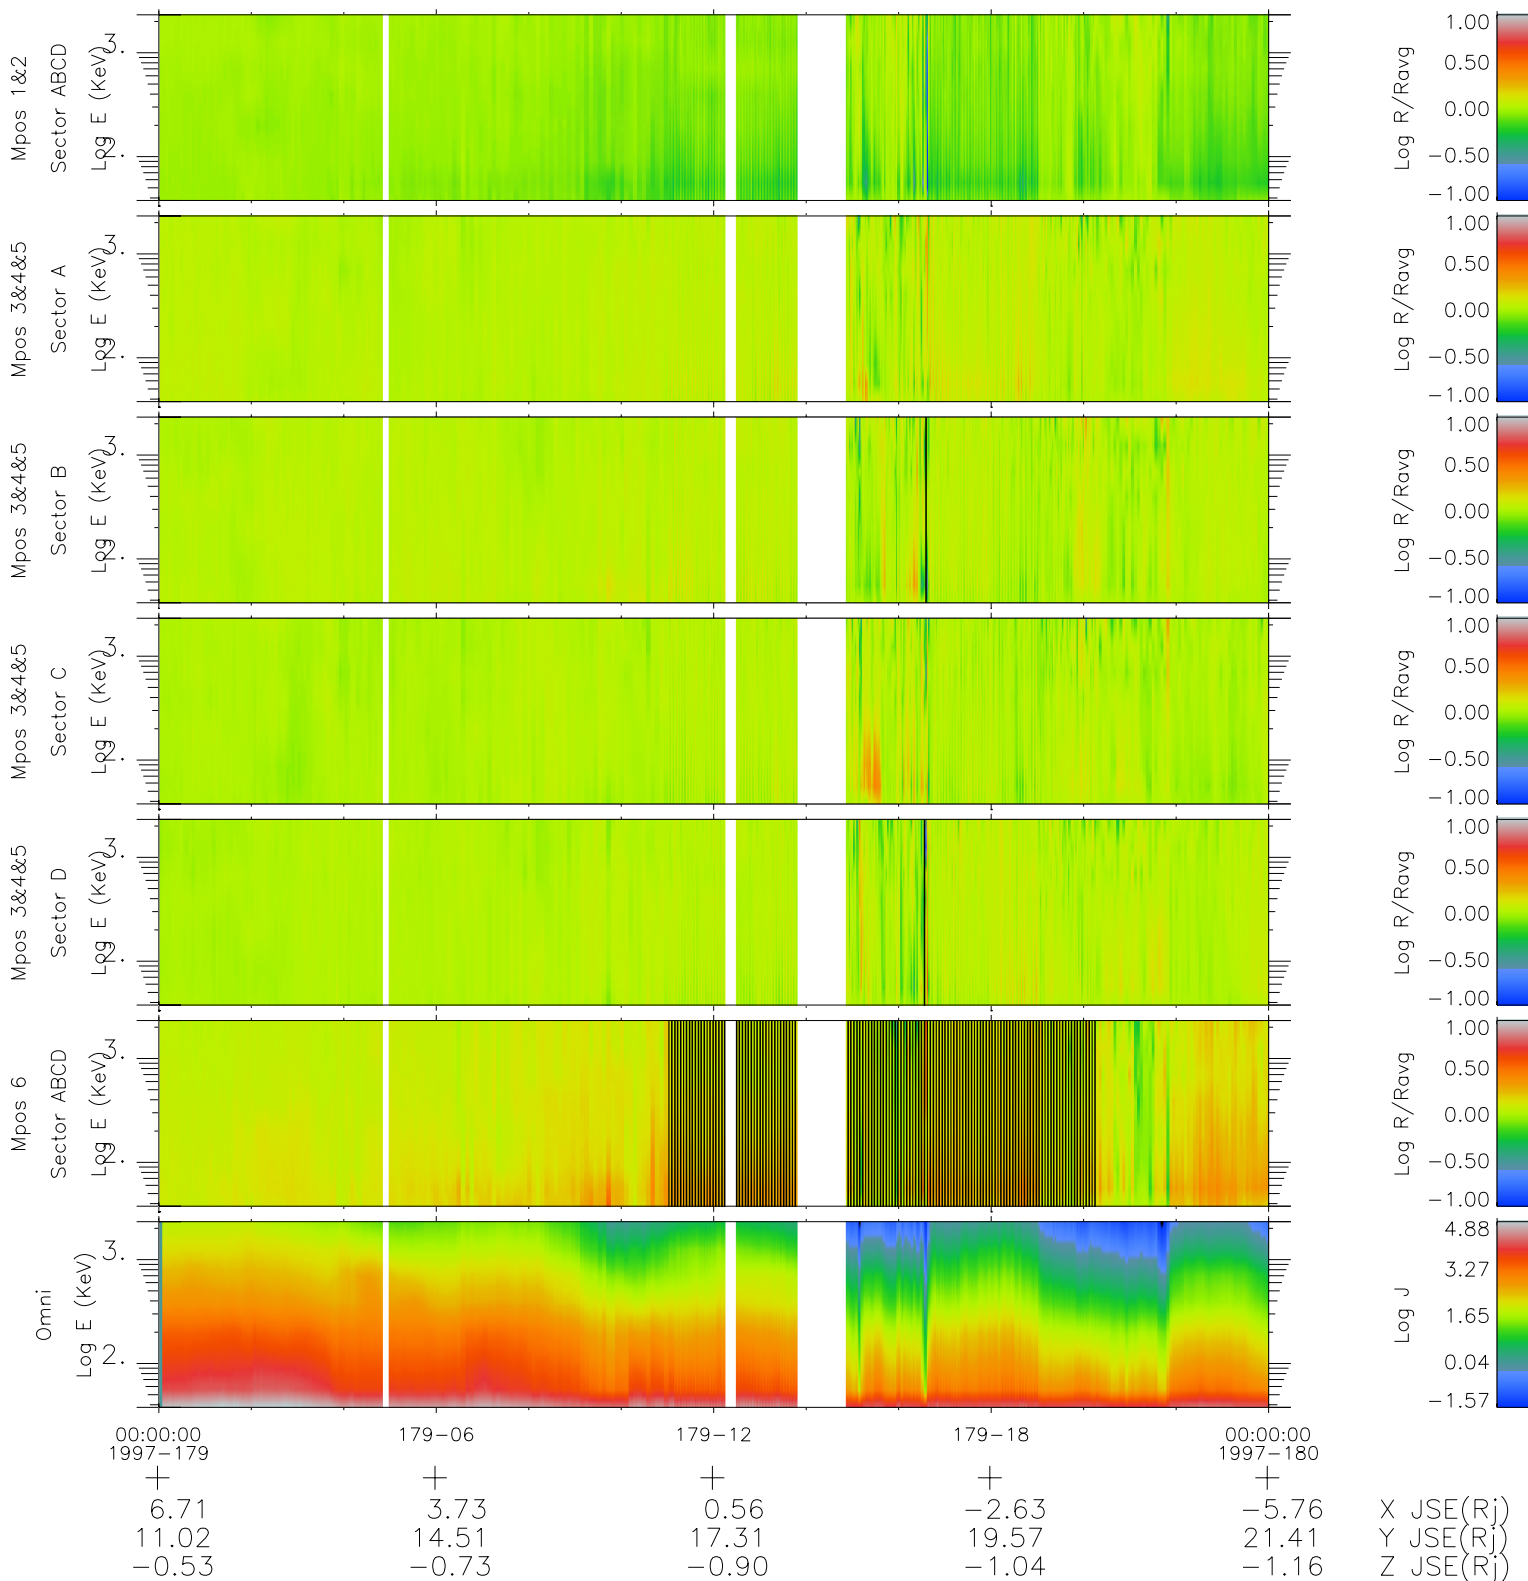

Galileo EPD Real Time R6 Ions Spectra 97179

Software Version: RTSPEC_R6 V 1.20
 Data Production: 06-03-00
 Plot Production: Sat Sep 15 13:18:18 2001
 Color File: wondr3
 Geofactor File: 1.1

- ◇ = Jupiter look direction
- = Corotation look direction