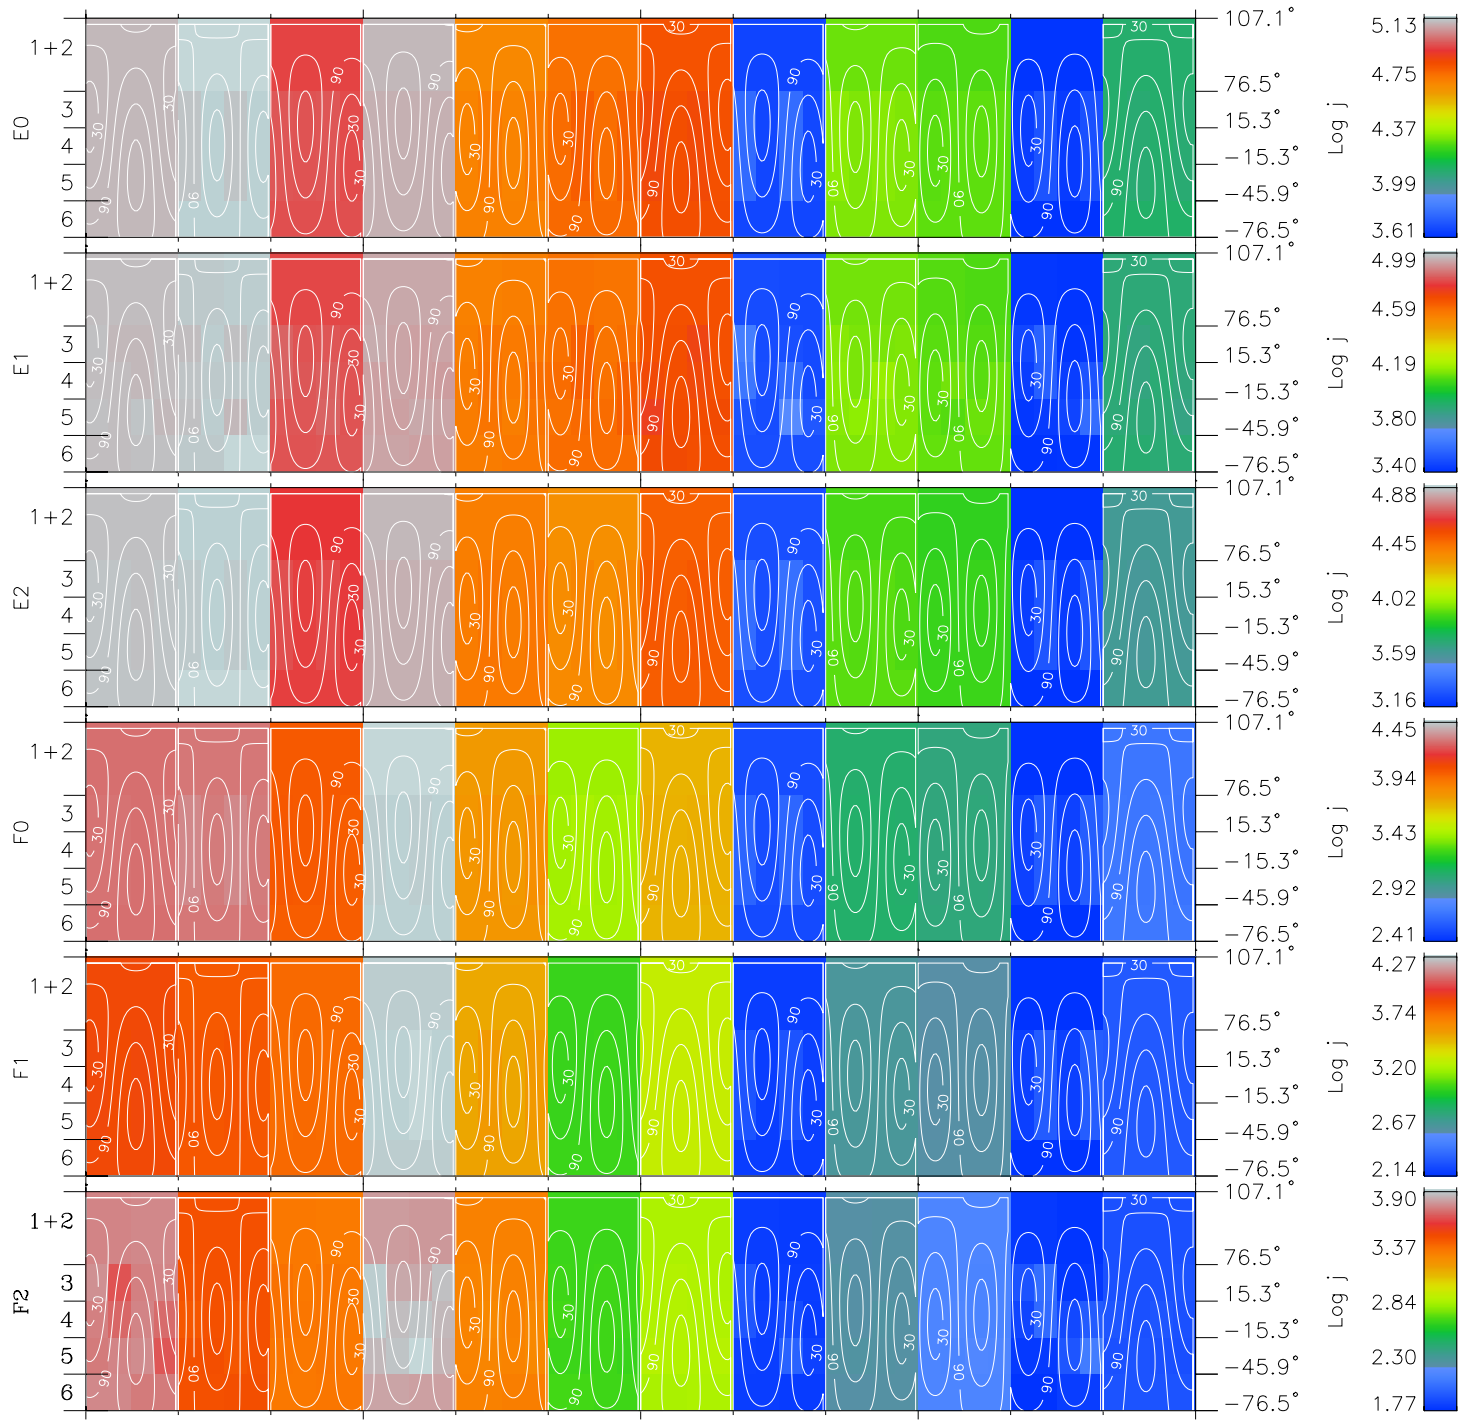

# Galileo EPD Real Time All-Sky Anisotropies 97179

Software Version: RTSKY\_FLUX V 1.20  
 Data Production: 06-03-00  
 Plot Production: Sat Sep 15 13:19:59 2001  
 Color File: wondr3  
 Geofactor File: 1.1

00:00:00 1997-179	179-06	179-12	179-18	00:00:00 1997-180	
+	+	+	+	+	X JSE(R <sub>j</sub> )
6.71	3.73	0.56	-2.63	-5.76	Y JSE(R <sub>j</sub> )
11.02	14.51	17.31	19.57	21.41	Z JSE(R <sub>j</sub> )
-0.53	-0.73	-0.90	-1.04	-1.16	

- ◇ = Jupiter look direction
- = Corotation look direction