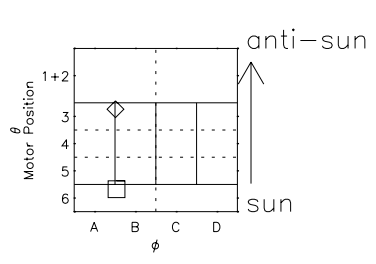

Galileo EPD Real Time All-Sky Anisotropies 97179

Software Version: RTSKY_NORM V 1.20
 Data Production: 06-03-00
 Plot Production: Sat Sep 15 13:20:16 2001
 Color File: wondr3
 Geofactor File: 1.1

- ◇ = Jupiter look direction
- = Corotation look direction