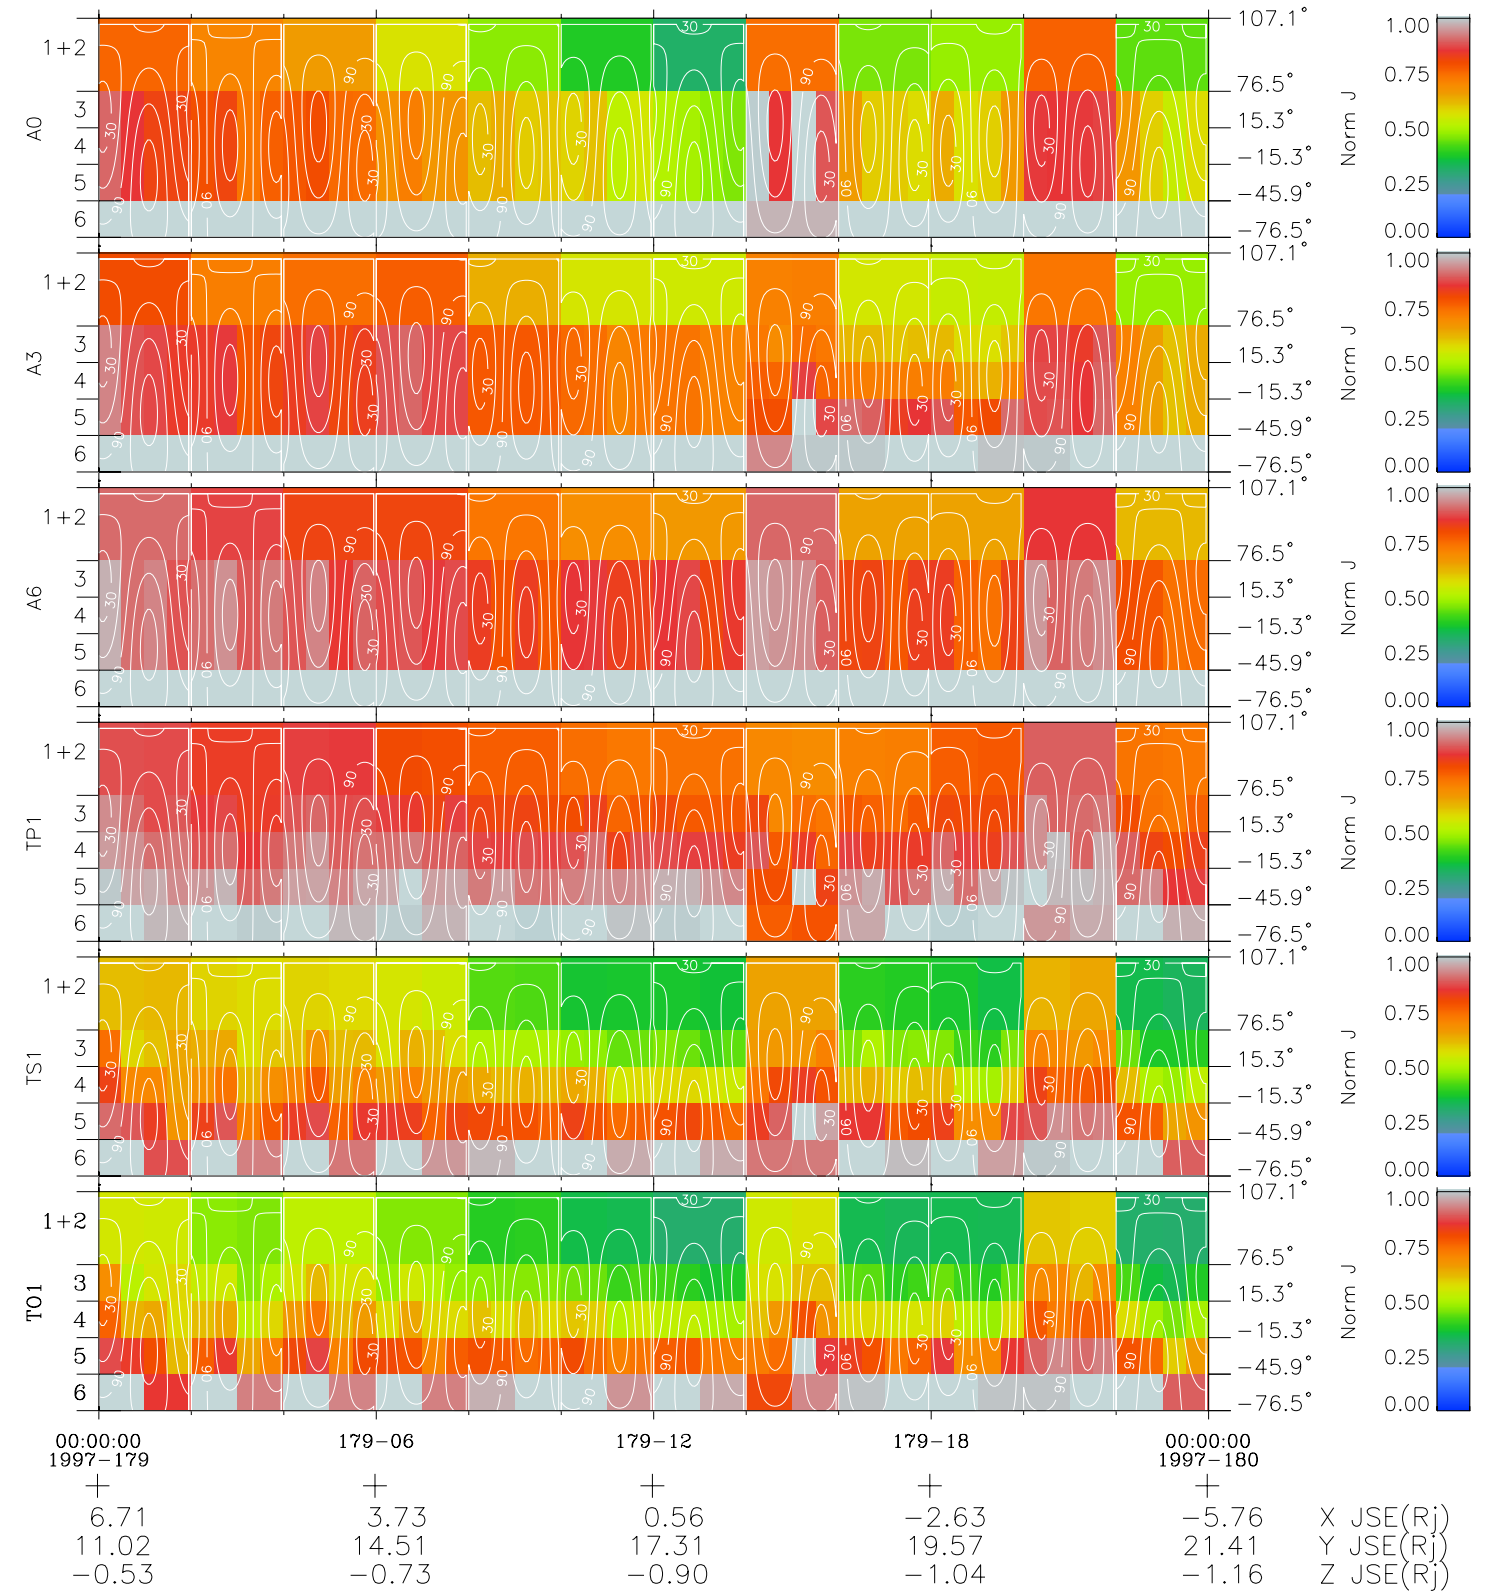

Galileo EPD Real Time All-Sky Anisotropies 97179

Software Version: RTSKY_NORM V 1.20
 Data Production: 06-03-00
 Plot Production: Sat Sep 15 13:20:16 2001
 Color File: wondr3
 Geofactor File: 1.1

- ◇ = Jupiter look direction
- = Corotation look direction