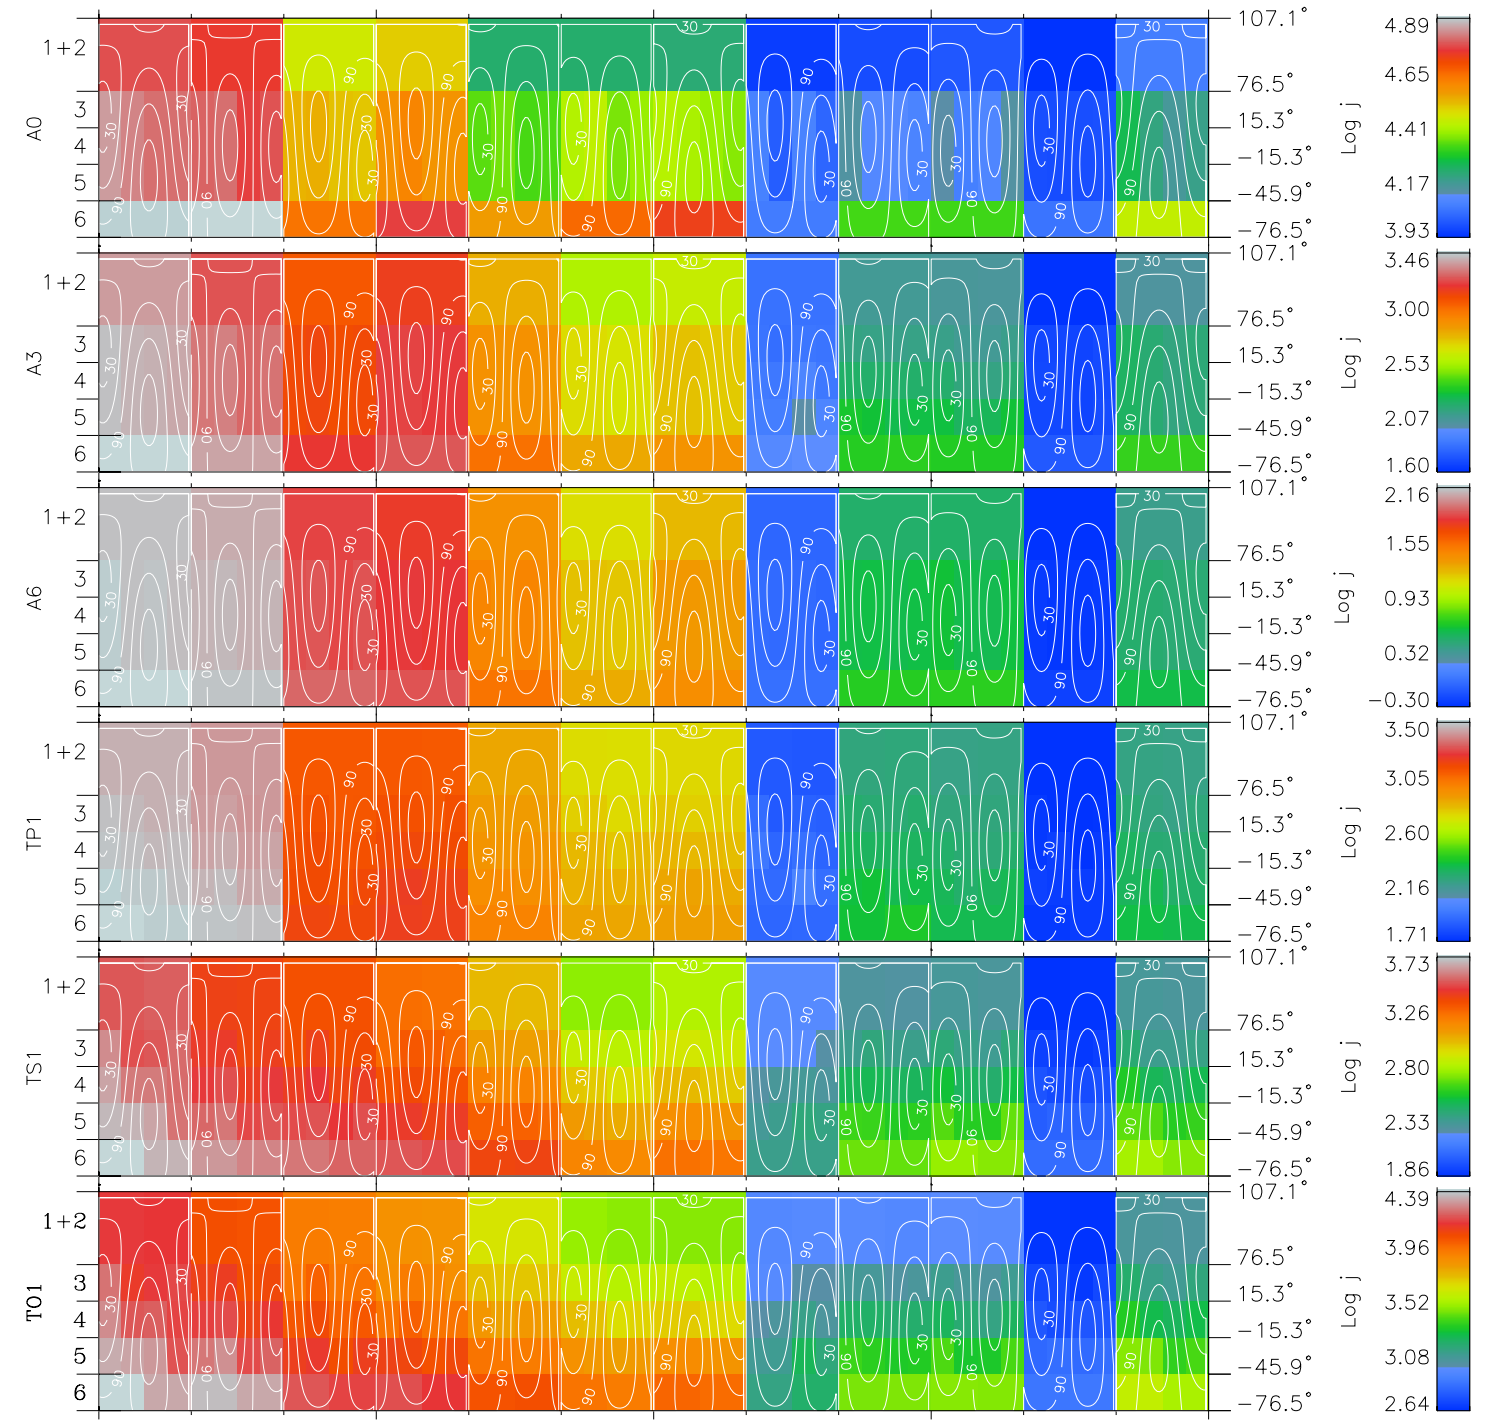

Galileo EPD Real Time All-Sky Anisotropies 97179

Software Version: RTSKY_FLUX V 1.20
 Data Production: 06-03-00
 Plot Production: Sat Sep 15 13:19:42 2001
 Color File: wondr3
 Geofactor File: 1.1

00:00:00 1997-179	179-06	179-12	179-18	00:00:00 1997-180	
+	+	+	+	+	X JSE(R _j)
6.71	3.73	0.56	-2.63	-5.76	Y JSE(R _j)
11.02	14.51	17.31	19.57	21.41	Z JSE(R _j)
-0.53	-0.73	-0.90	-1.04	-1.16	

- ◇ = Jupiter look direction
- = Corotation look direction