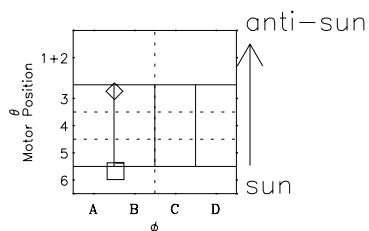

Galileo EPD Real-Time Omni 97179

Software Version: RTLINE_OMNI V 1.20
Data Production: 06-03-00
Plot Production: Sat Sep 15 13:24:00 2001

◇ = Jupiter look direction
□ = Corotation look direction