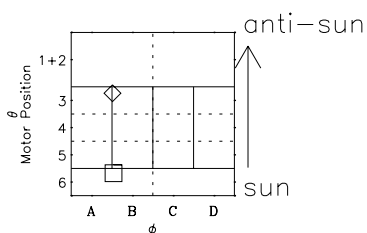

Galileo EPD Real-Time Six-Sector 97179

Software Version: RTLINE_R6 V 1.20
Data Production: 06-03-00
Plot Production: Sat Sep 15 13:24:18 2001

◇ = Jupiter look direction
□ = Corotation look direction