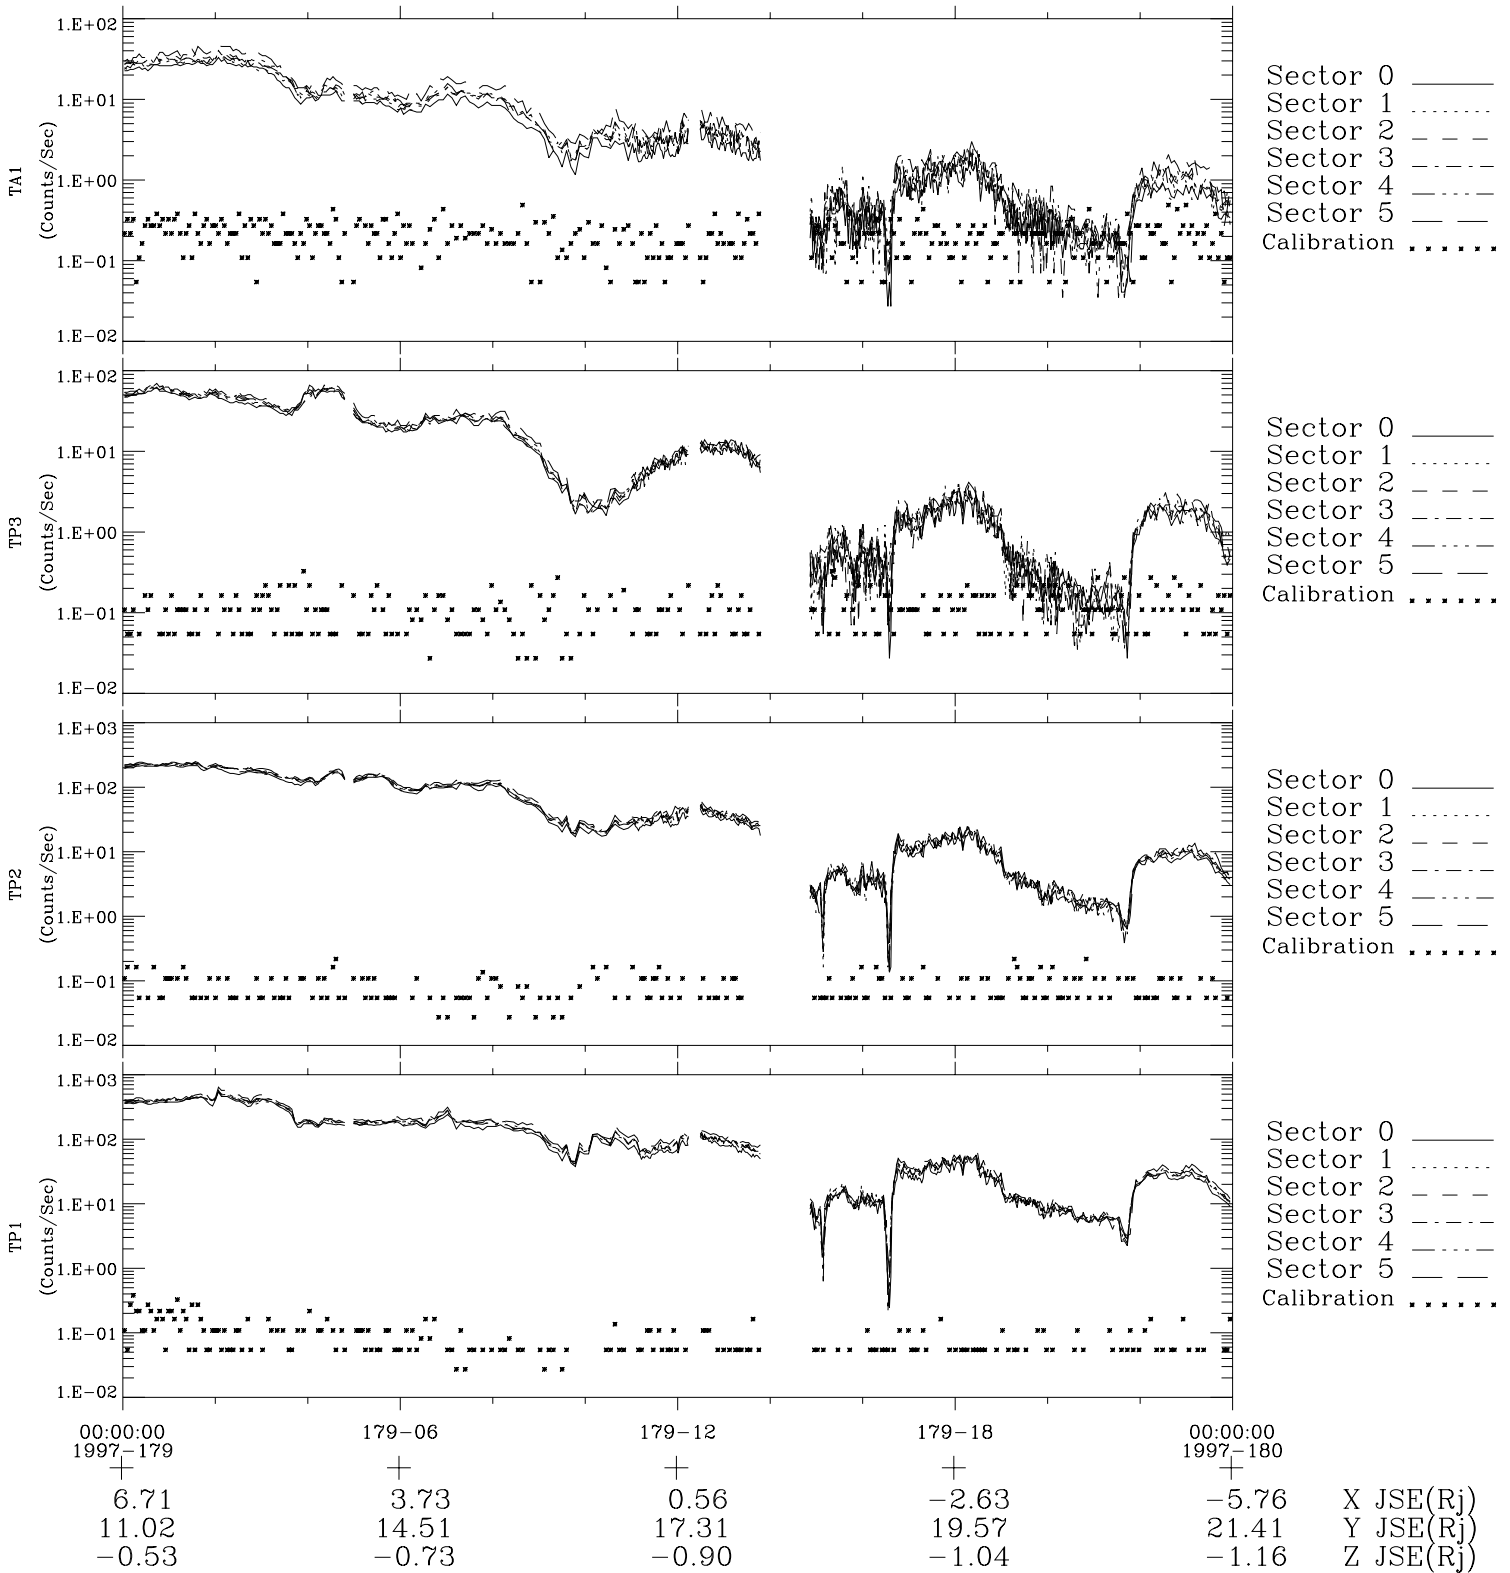

Galileo EPD Real-Time Six-Sector 97179

Software Version: RTLINE_R6 V 1.20
Data Production: 06-03-00
Plot Production: Sat Sep 15 13:24:16 2001

◇ = Jupiter look direction
□ = Corotation look direction