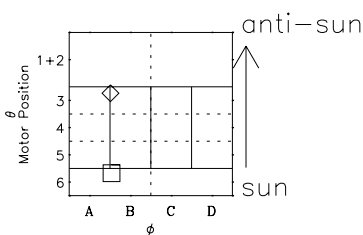

Galileo EPD Real-Time Six-Sector 97179

Software Version: RTLINE_R6 V 1.20
Data Production: 06-03-00
Plot Production: Sat Sep 15 13:24:16 2001

◇ = Jupiter look direction
□ = Corotation look direction