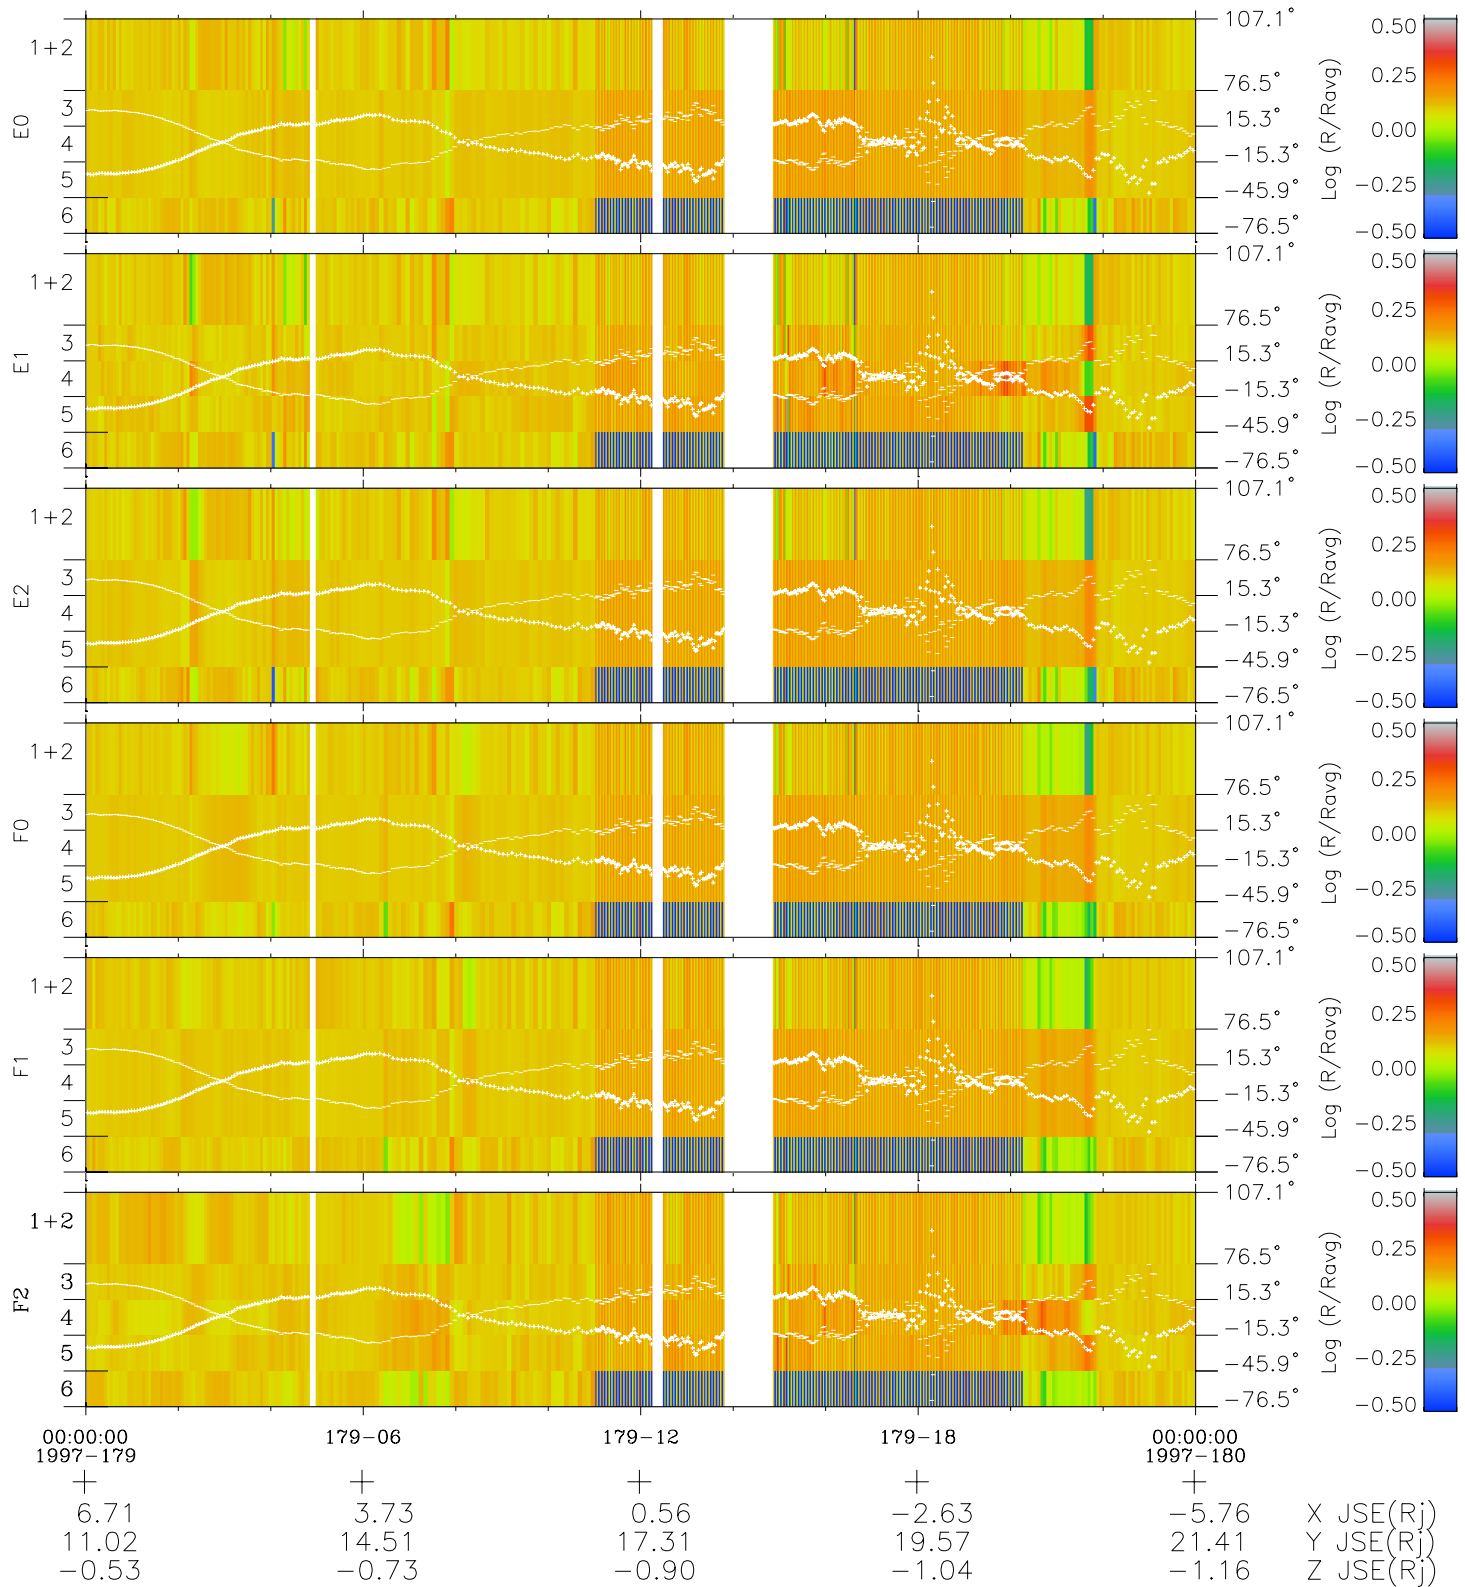

# Galileo EPD Real Elevation Anisotropies 97179

Software Version: RTELEV\_MEAN V 1.20  
 Data Production: 06-03-00  
 Plot Production: Sat Sep 15 13:21:06 2001  
 Color File: wondr3  
 Geofactor File: 1.1

- ◇ = Jupiter look direction
- = Corotation look direction