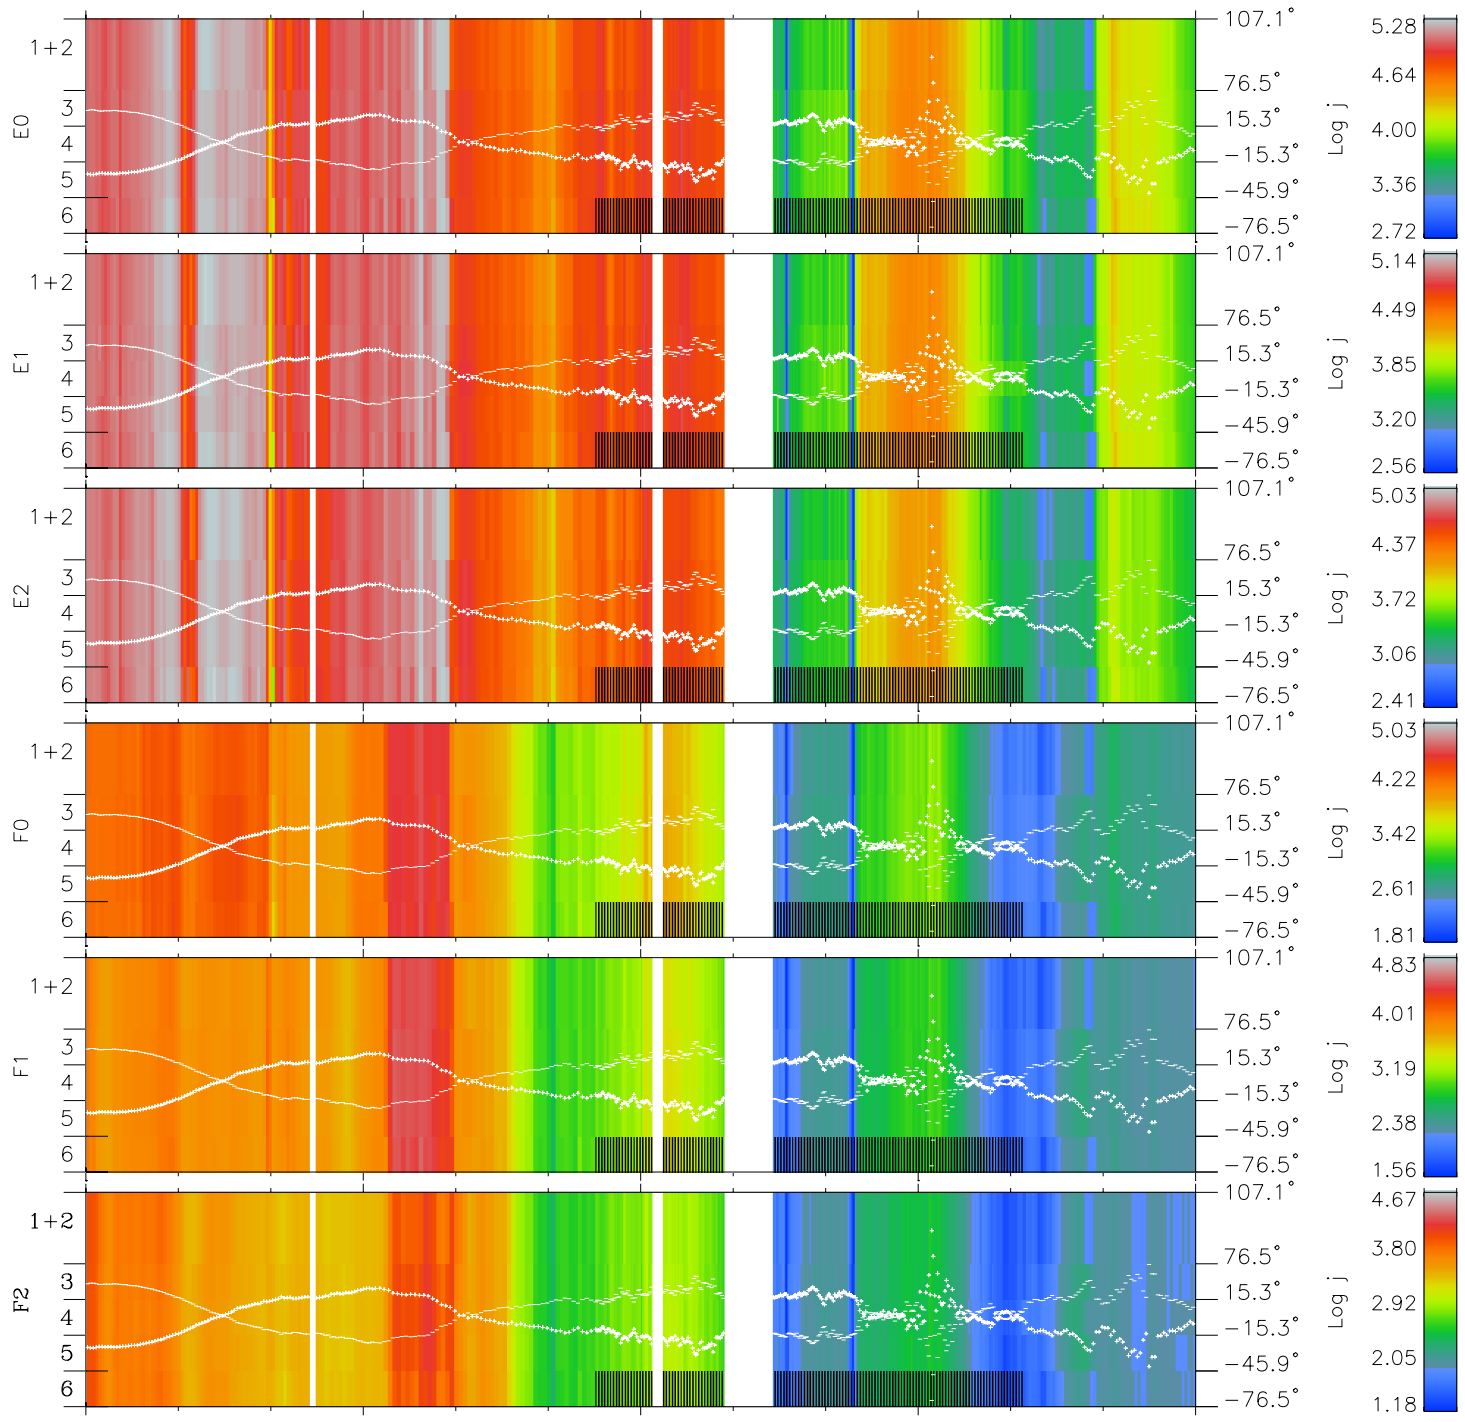

# Galileo EPD Real Elevation Anisotropies 97179

Software Version: RTELEV\_FLUX V 1.20  
Data Production: 06-03-00  
Plot Production: Sat Sep 15 13:21:39 2001  
Color File: wondr3  
Geofactor File: 1.1

00:00:00 1997-179	179-06	179-12	179-18	00:00:00 1997-180	
+	+	+	+	+	X JSE(R <sub>j</sub> )
6.71	3.73	0.56	-2.63	-5.76	Y JSE(R <sub>j</sub> )
11.02	14.51	17.31	19.57	21.41	Z JSE(R <sub>j</sub> )
-0.53	-0.73	-0.90	-1.04	-1.16	

- ◇ = Jupiter look direction
- = Corotation look direction