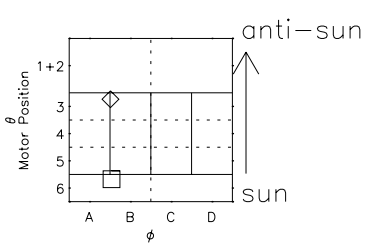

# Galileo EPD Real Elevation Anisotropies 97179

Software Version: RTELEV\_FLUX V 1.20  
Data Production: 06-03-00  
Plot Production: Sat Sep 15 13:21:39 2001  
Color File: wondr3  
Geofactor File: 1.1

00:00:00 1997-179	179-06	179-12	179-18	00:00:00 1997-180	
+	+	+	+	+	X JSE(R <sub>j</sub> )
6.71	3.73	0.56	-2.63	-5.76	Y JSE(R <sub>j</sub> )
11.02	14.51	17.31	19.57	21.41	Z JSE(R <sub>j</sub> )
-0.53	-0.73	-0.90	-1.04	-1.16	

- ◇ = Jupiter look direction
- = Corotation look direction