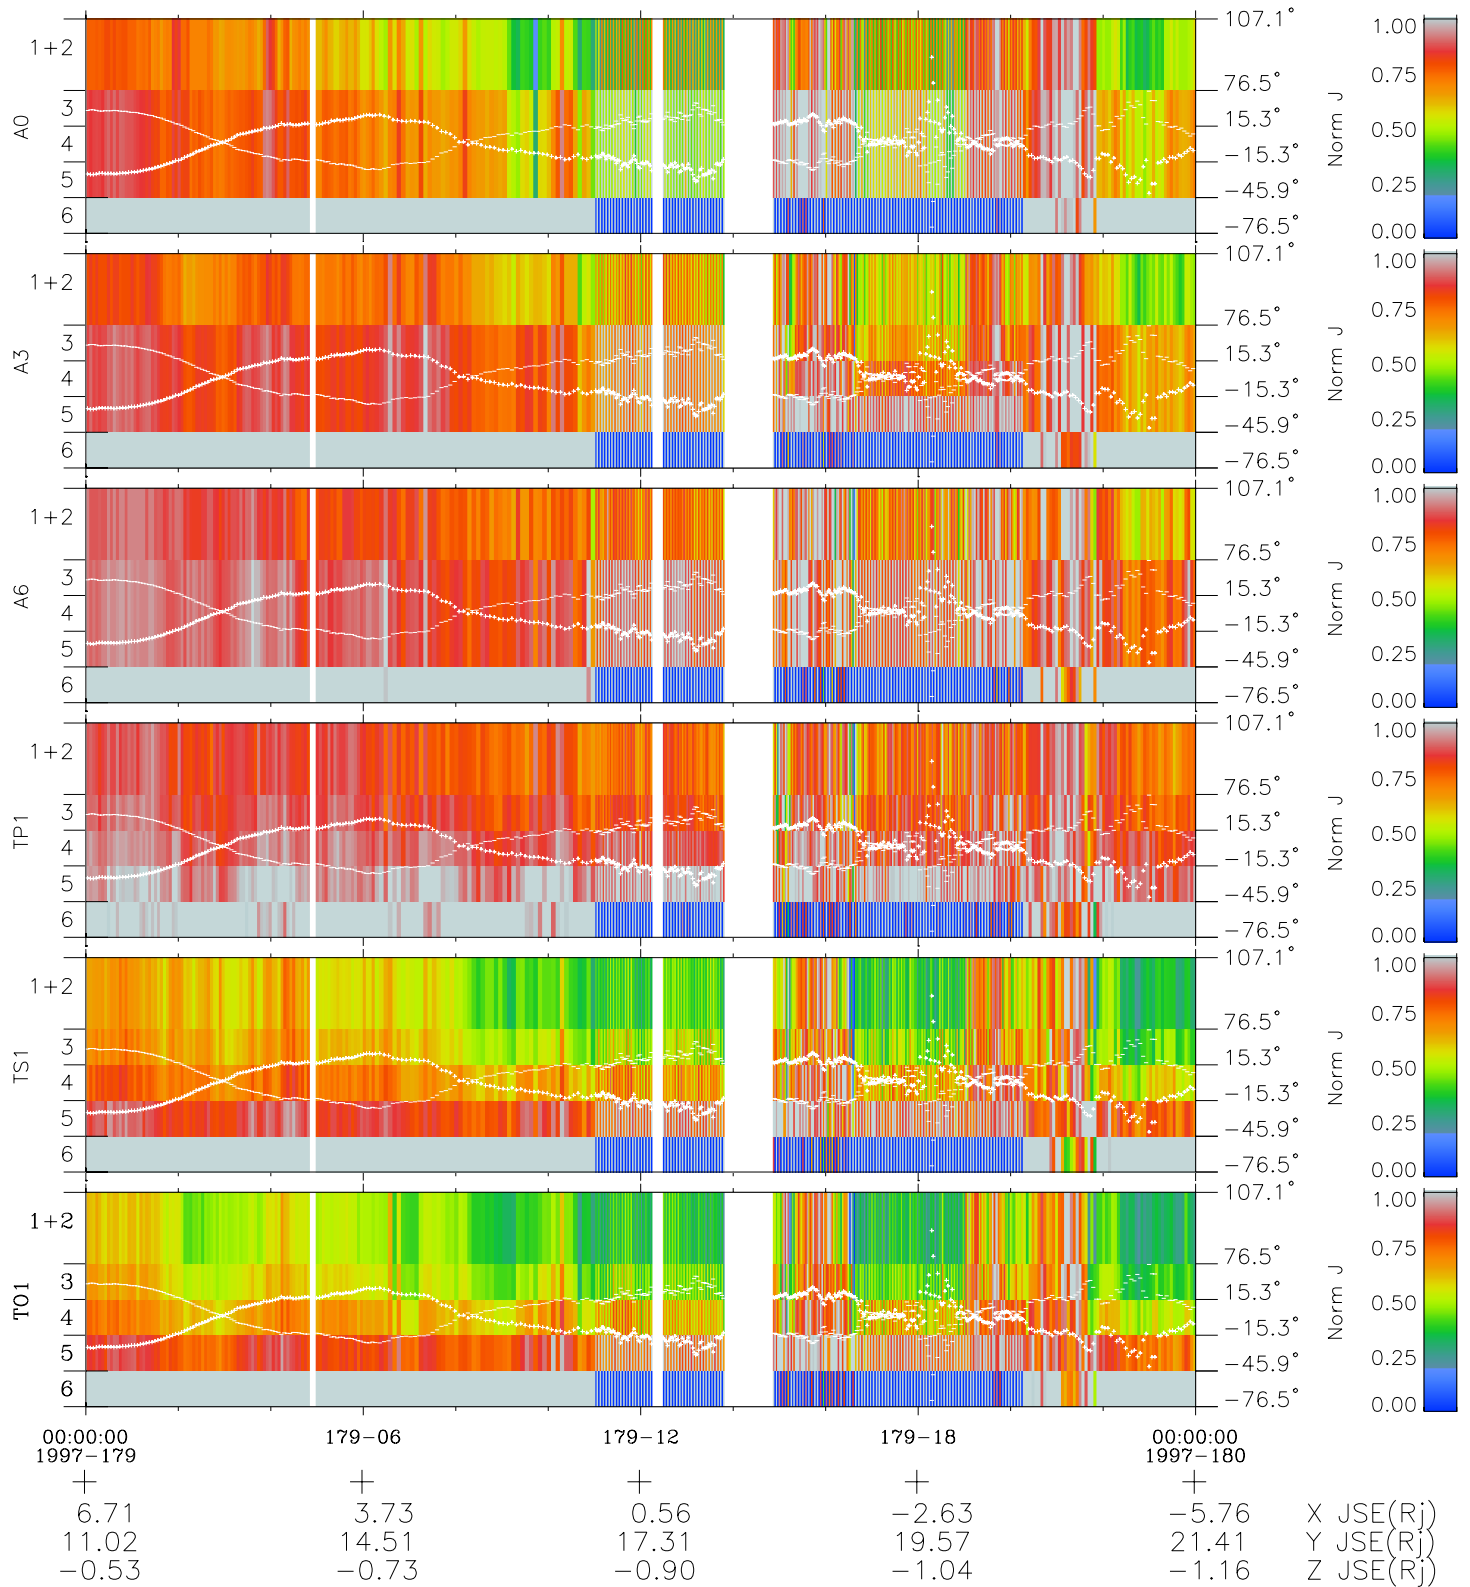

Galileo EPD Real Elevation Anisotropies 97179

Software Version: RTELEV_NORM V 1.20
 Data Production: 06-03-00
 Plot Production: Sat Sep 15 13:21:56 2001
 Color File: wondr3
 Geofactor File: 1.1

- ◇ = Jupiter look direction
- = Corotation look direction