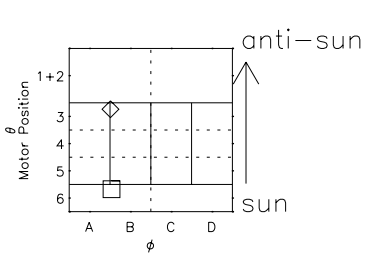

Galileo EPD Real Elevation Anisotropies 97179

Software Version: RTELEV_MEAN V 1.20
 Data Production: 06-03-00
 Plot Production: Sat Sep 15 13:20:50 2001
 Color File: wondr3
 Geofactor File: 1.1

| | | | | | |
|----------------------|--------|--------|--------|----------------------|----------------|
| 00:00:00 1997-179 | 179-06 | 179-12 | 179-18 | 00:00:00 1997-180 | |
| + | + | + | + | + | X JSE(R_j) |
| 6.71 | 3.73 | 0.56 | -2.63 | -5.76 | Y JSE(R_j) |
| 11.02 | 14.51 | 17.31 | 19.57 | 21.41 | Z JSE(R_j) |
| -0.53 | -0.73 | -0.90 | -1.04 | -1.16 | |

- ◇ = Jupiter look direction
- = Corotation look direction