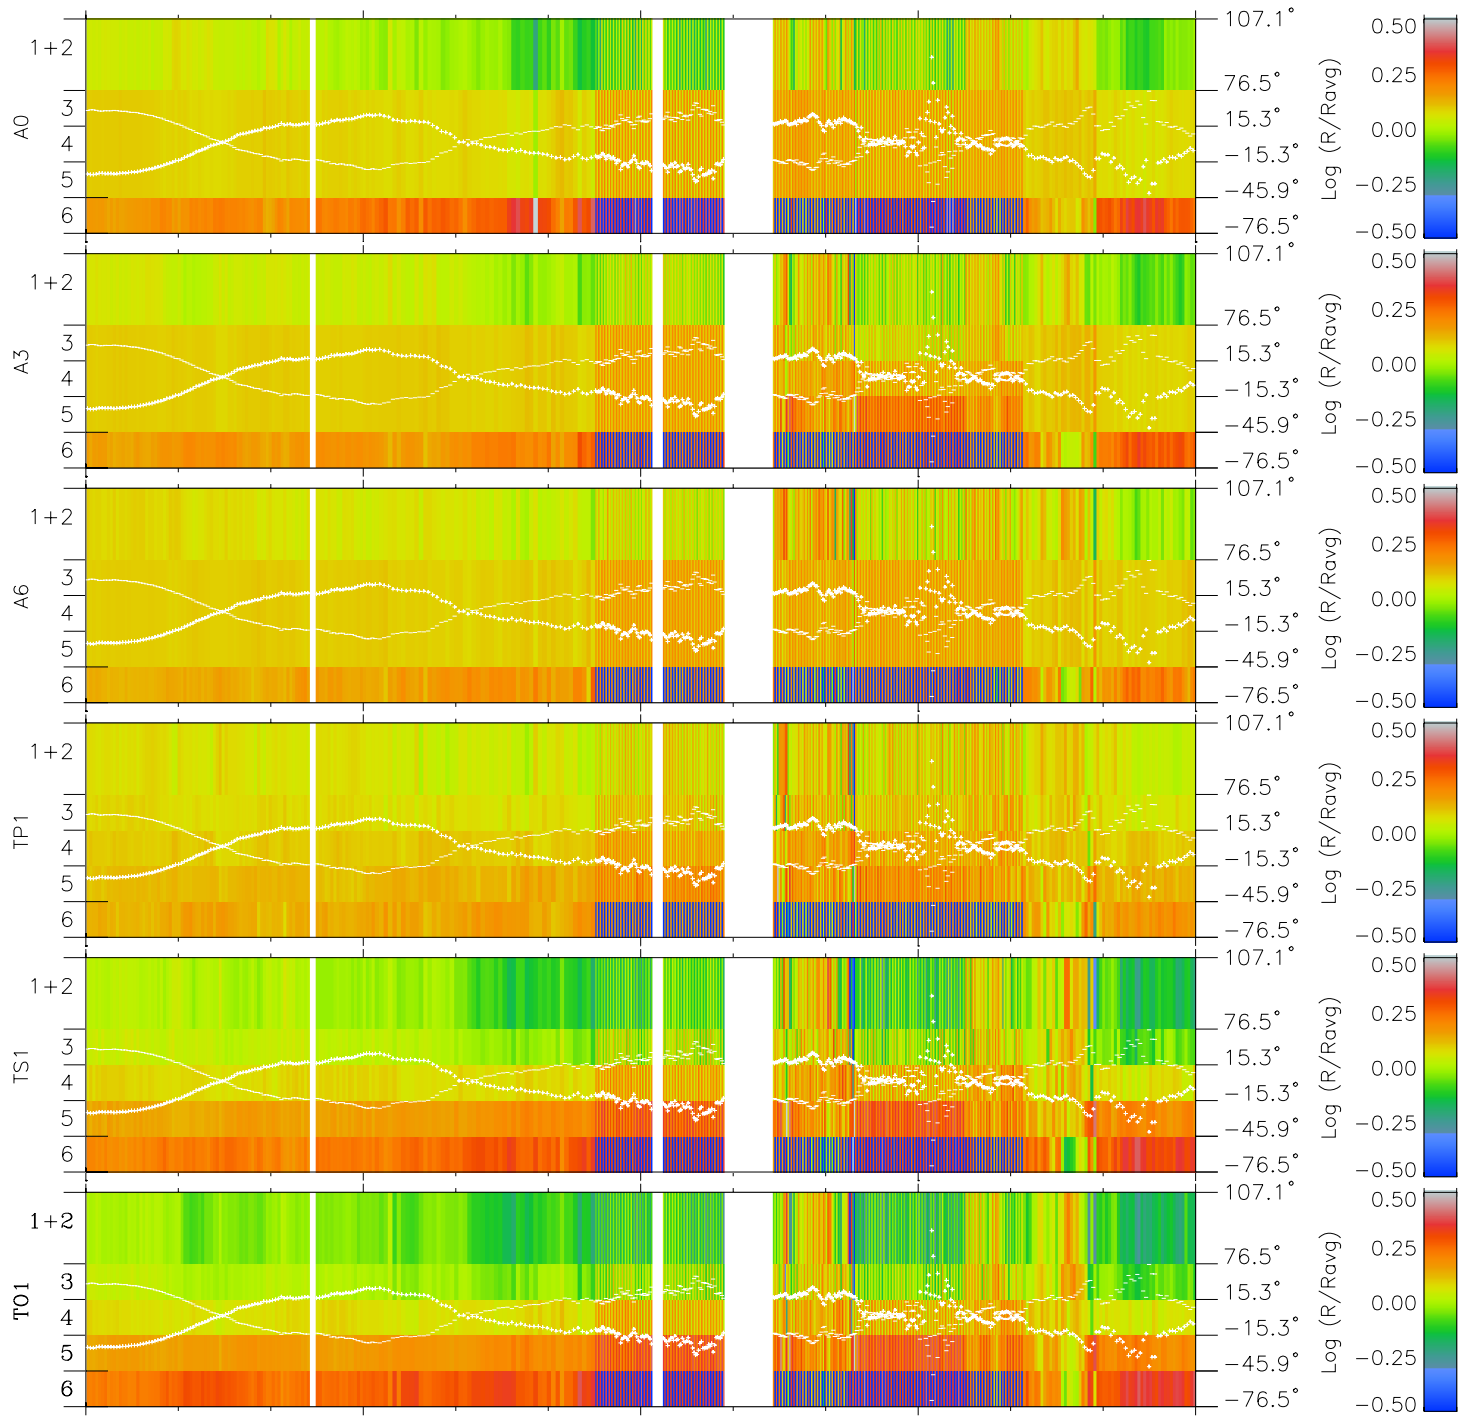

Galileo EPD Real Elevation Anisotropies 97179

Software Version: RTELEV_MEAN V 1.20
 Data Production: 06-03-00
 Plot Production: Sat Sep 15 13:20:50 2001
 Color File: wondr3
 Geofactor File: 1.1

| | | | | | |
|----------------------|--------|--------|--------|----------------------|----------------|
| 00:00:00 1997-179 | 179-06 | 179-12 | 179-18 | 00:00:00 1997-180 | |
| + | + | + | + | + | X JSE(R_j) |
| 6.71 | 3.73 | 0.56 | -2.63 | -5.76 | Y JSE(R_j) |
| 11.02 | 14.51 | 17.31 | 19.57 | 21.41 | Z JSE(R_j) |
| -0.53 | -0.73 | -0.90 | -1.04 | -1.16 | |

- ◇ = Jupiter look direction
- = Corotation look direction