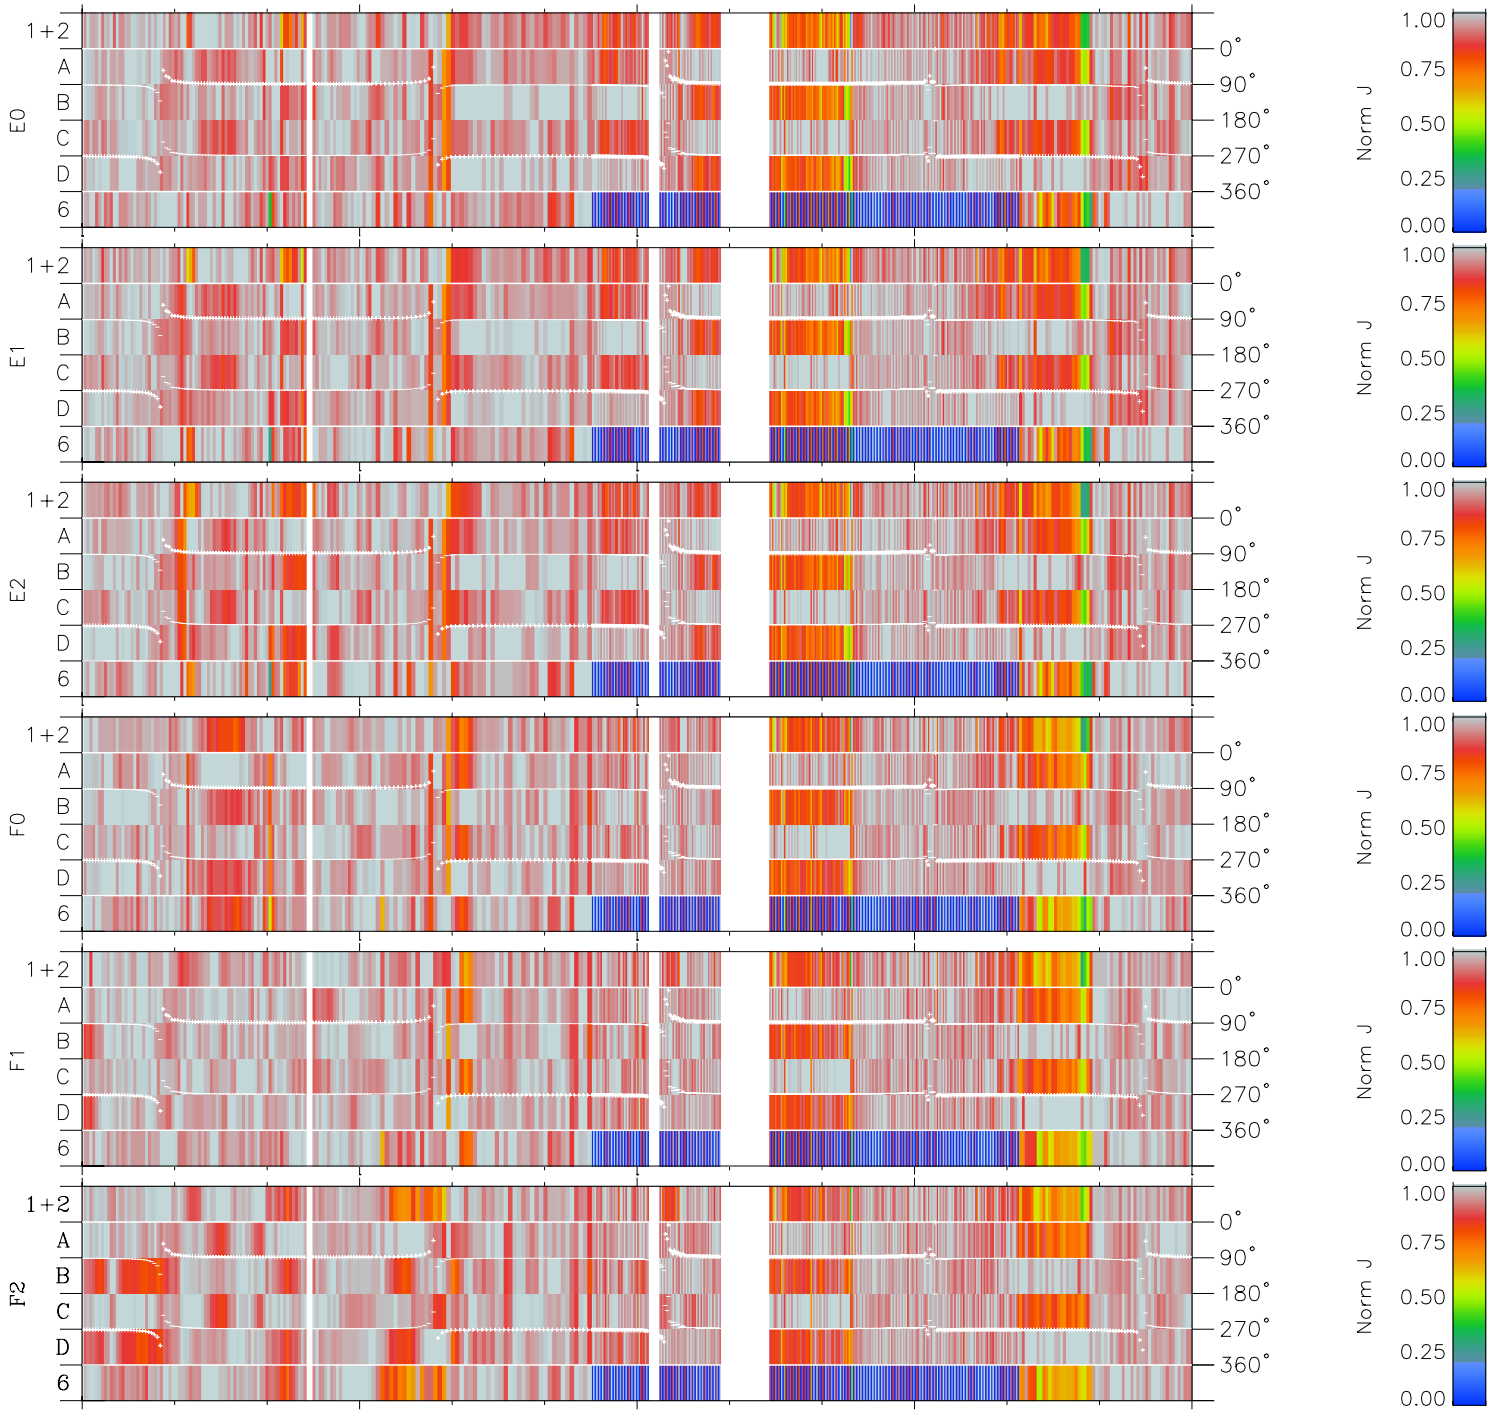

# Galileo EPD Real Time Azimuth Anisotropies 97179

Software Version: RTAZIM\_NORM V 1.20  
 Data Production: 06-03-00  
 Plot Production: Sat Sep 15 13:23:45 2001  
 Color File: wondr3  
 Geofactor File: 1.1

00:00:00 1997-179	179-06	179-12	179-18	00:00:00 1997-180	
+	+	+	+	+	X JSE(R <sub>j</sub> )
6.71	3.73	0.56	-2.63	-5.76	Y JSE(R <sub>j</sub> )
11.02	14.51	17.31	19.57	21.41	Z JSE(R <sub>j</sub> )
-0.53	-0.73	-0.90	-1.04	-1.16	

- ◇ = Jupiter look direction
- = Corotation look direction