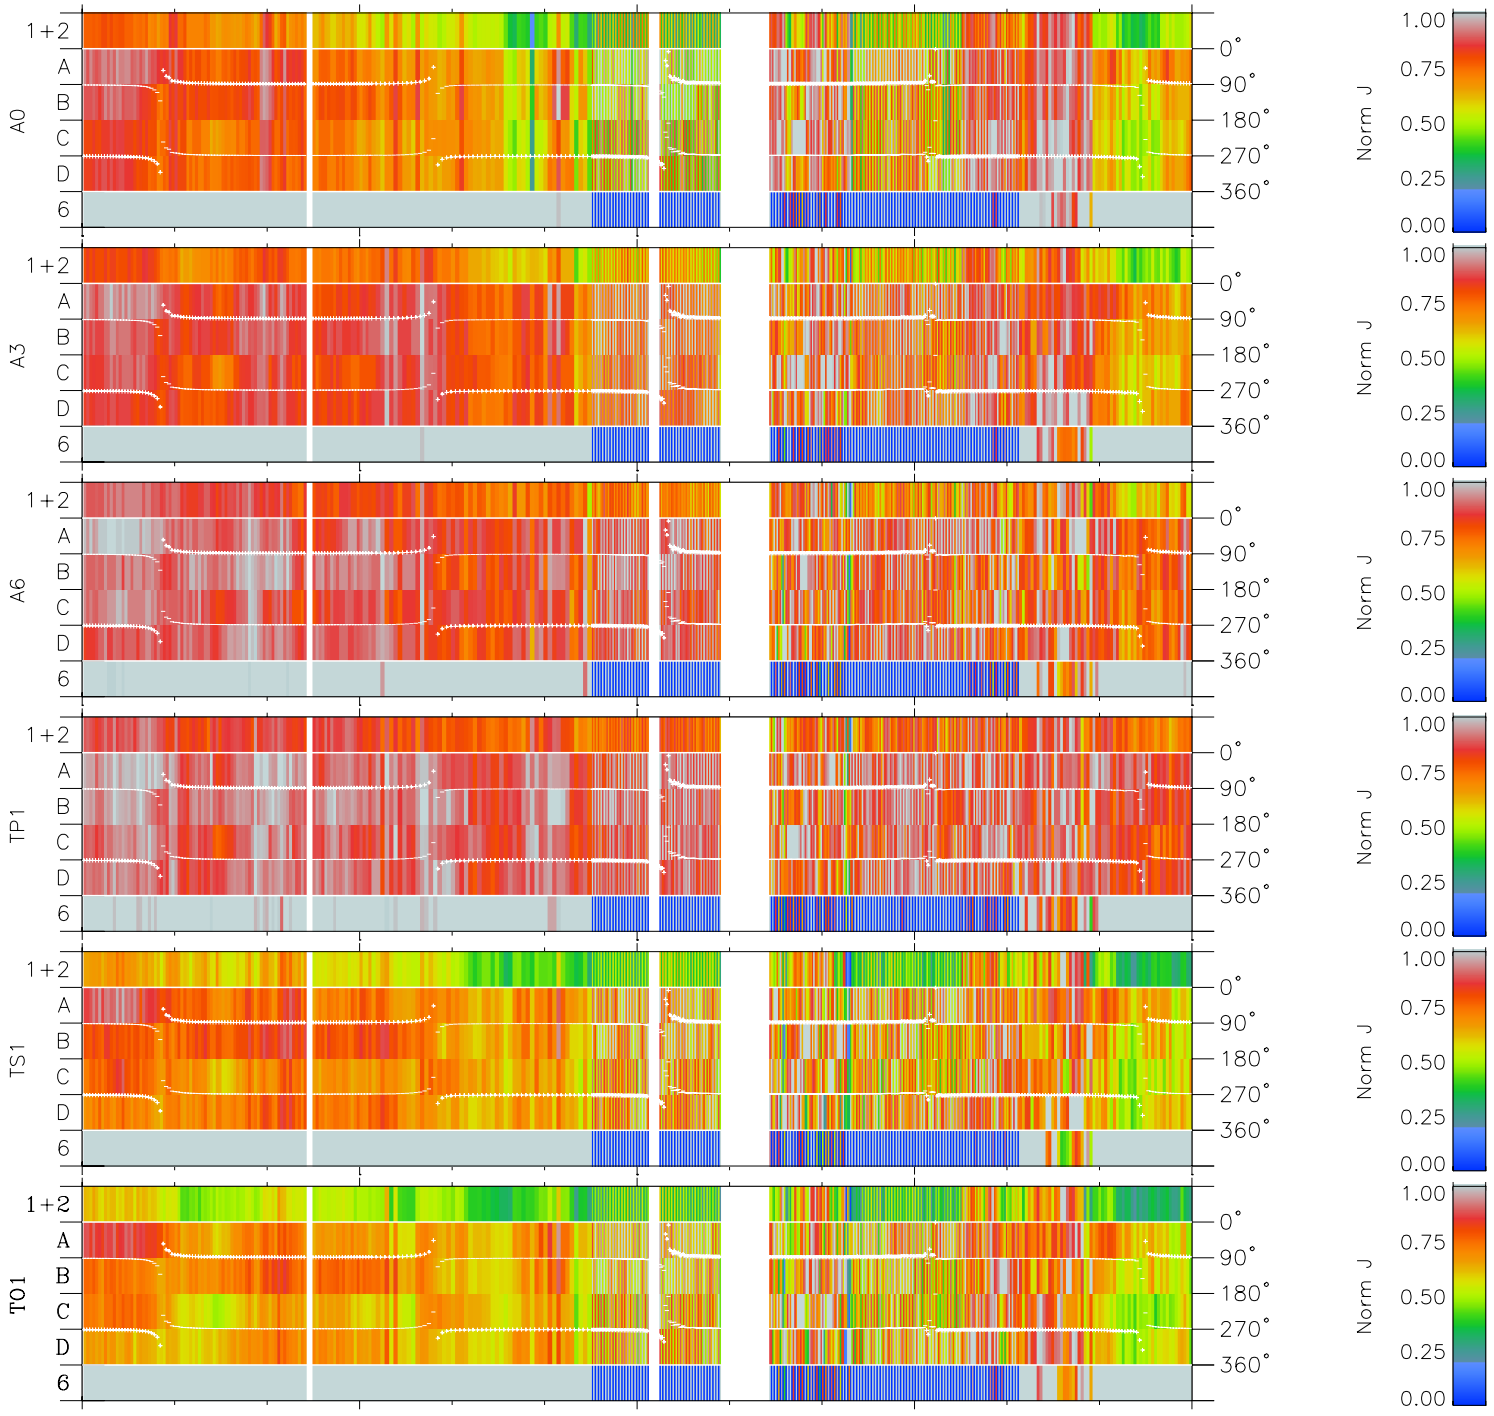

Galileo EPD Real Time Azimuth Anisotropies 97179

Software Version: RTAZIM_NORM V 1.20
 Data Production: 06-03-00
 Plot Production: Sat Sep 15 13:23:29 2001
 Color File: wondr3
 Geofactor File: 1.1

00:00:00 1997-179	179-06	179-12	179-18	00:00:00 1997-180	
+	+	+	+	+	X JSE(R _j)
6.71	3.73	0.56	-2.63	-5.76	Y JSE(R _j)
11.02	14.51	17.31	19.57	21.41	Z JSE(R _j)
-0.53	-0.73	-0.90	-1.04	-1.16	

- ◇ = Jupiter look direction
- = Corotation look direction