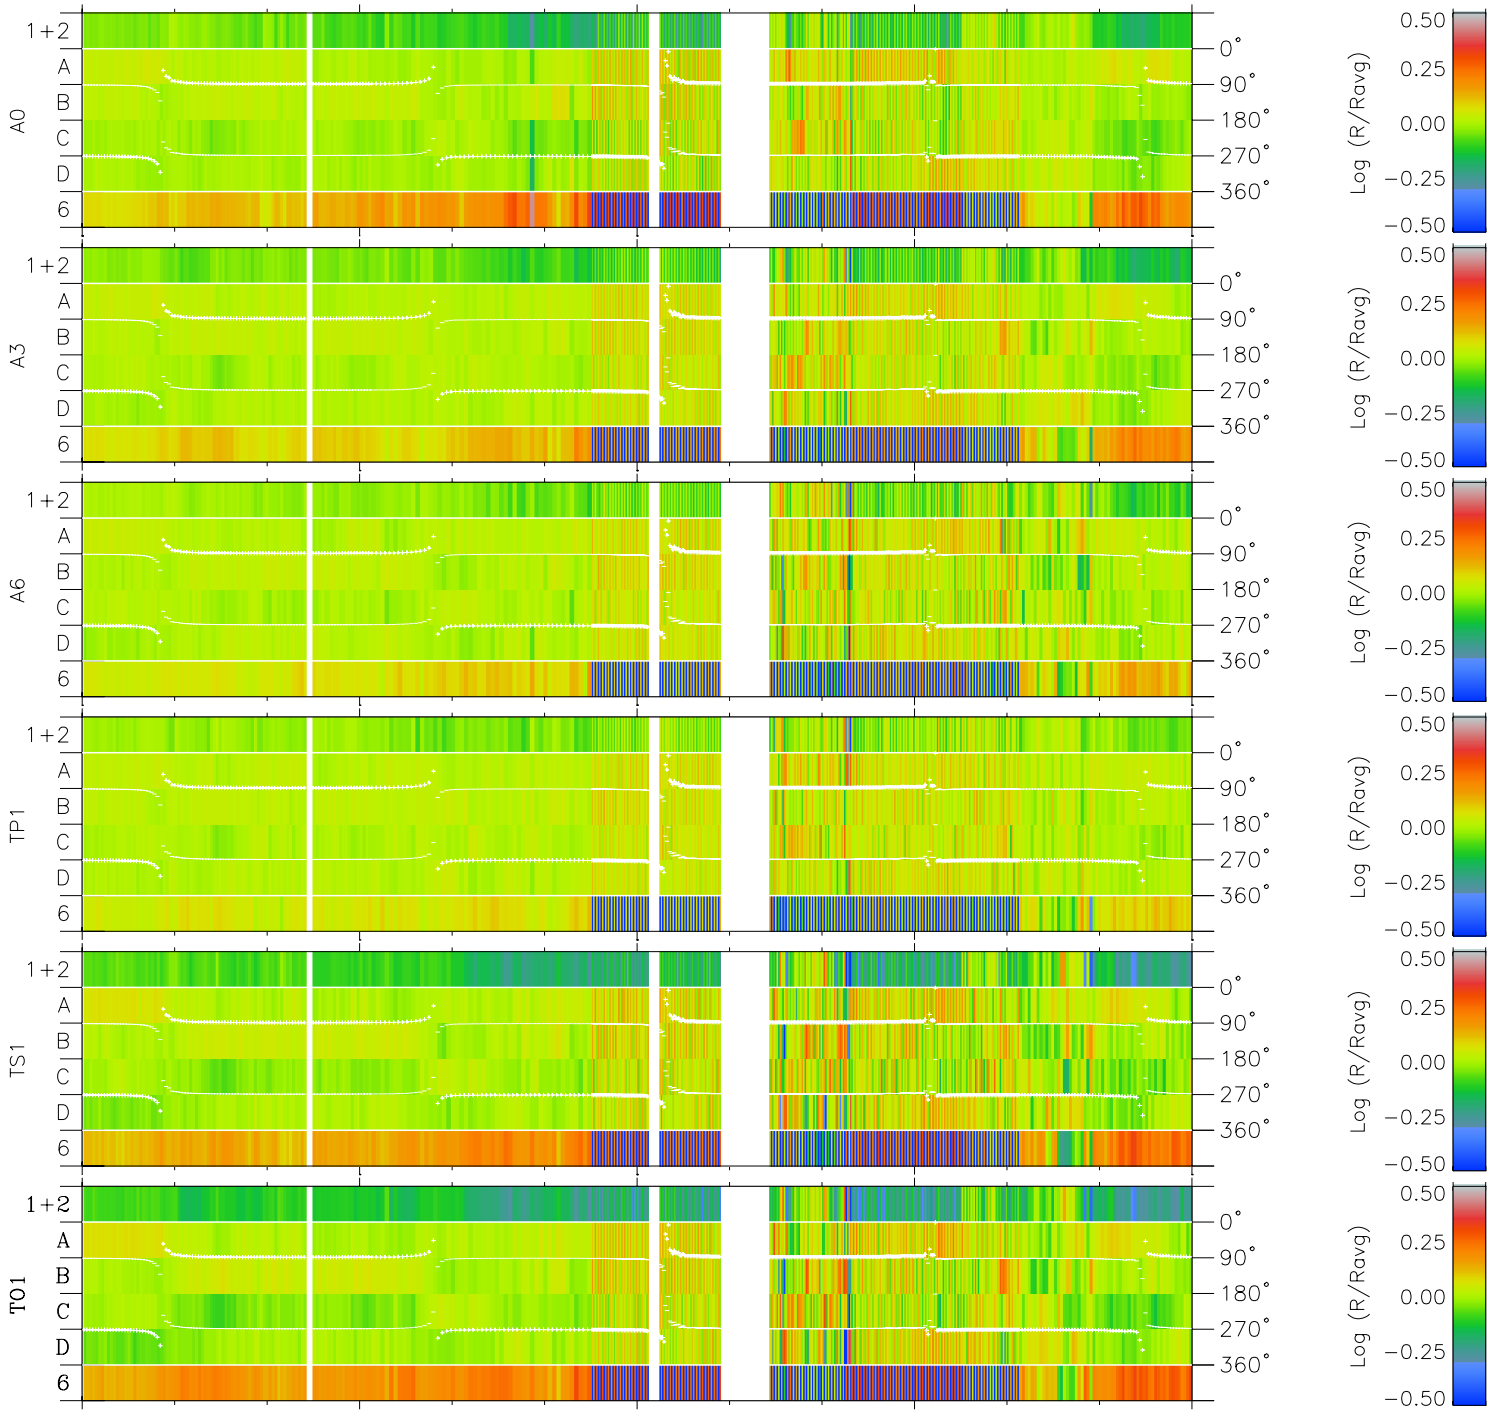

Galileo EPD Real Time Azimuth Anisotropies 97179

Software Version: RTAZIM_MEAN V 1.20
 Data Production: 06-03-00
 Plot Production: Sat Sep 15 13:22:28 2001
 Color File: wondr3
 Geofactor File: 1.1

00:00:00 1997-179	179-06	179-12	179-18	00:00:00 1997-180	
+	+	+	+	+	X JSE(R _j)
6.71	3.73	0.56	-2.63	-5.76	Y JSE(R _j)
11.02	14.51	17.31	19.57	21.41	Z JSE(R _j)
-0.53	-0.73	-0.90	-1.04	-1.16	

- ◇ = Jupiter look direction
- = Corotation look direction