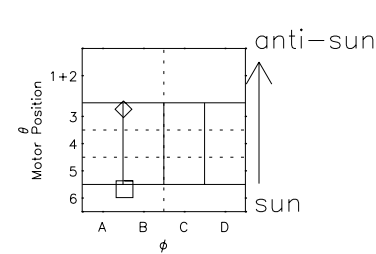

Galileo EPD Real Time Azimuth Anisotropies 97179

Software Version: RTAZIM_FLUX V 1.20
 Data Production: 06-03-00
 Plot Production: Sat Sep 15 13:22:59 2001
 Color File: wondr3
 Geofactor File: 1.1

◇ = Jupiter look direction
 □ = Corotation look direction