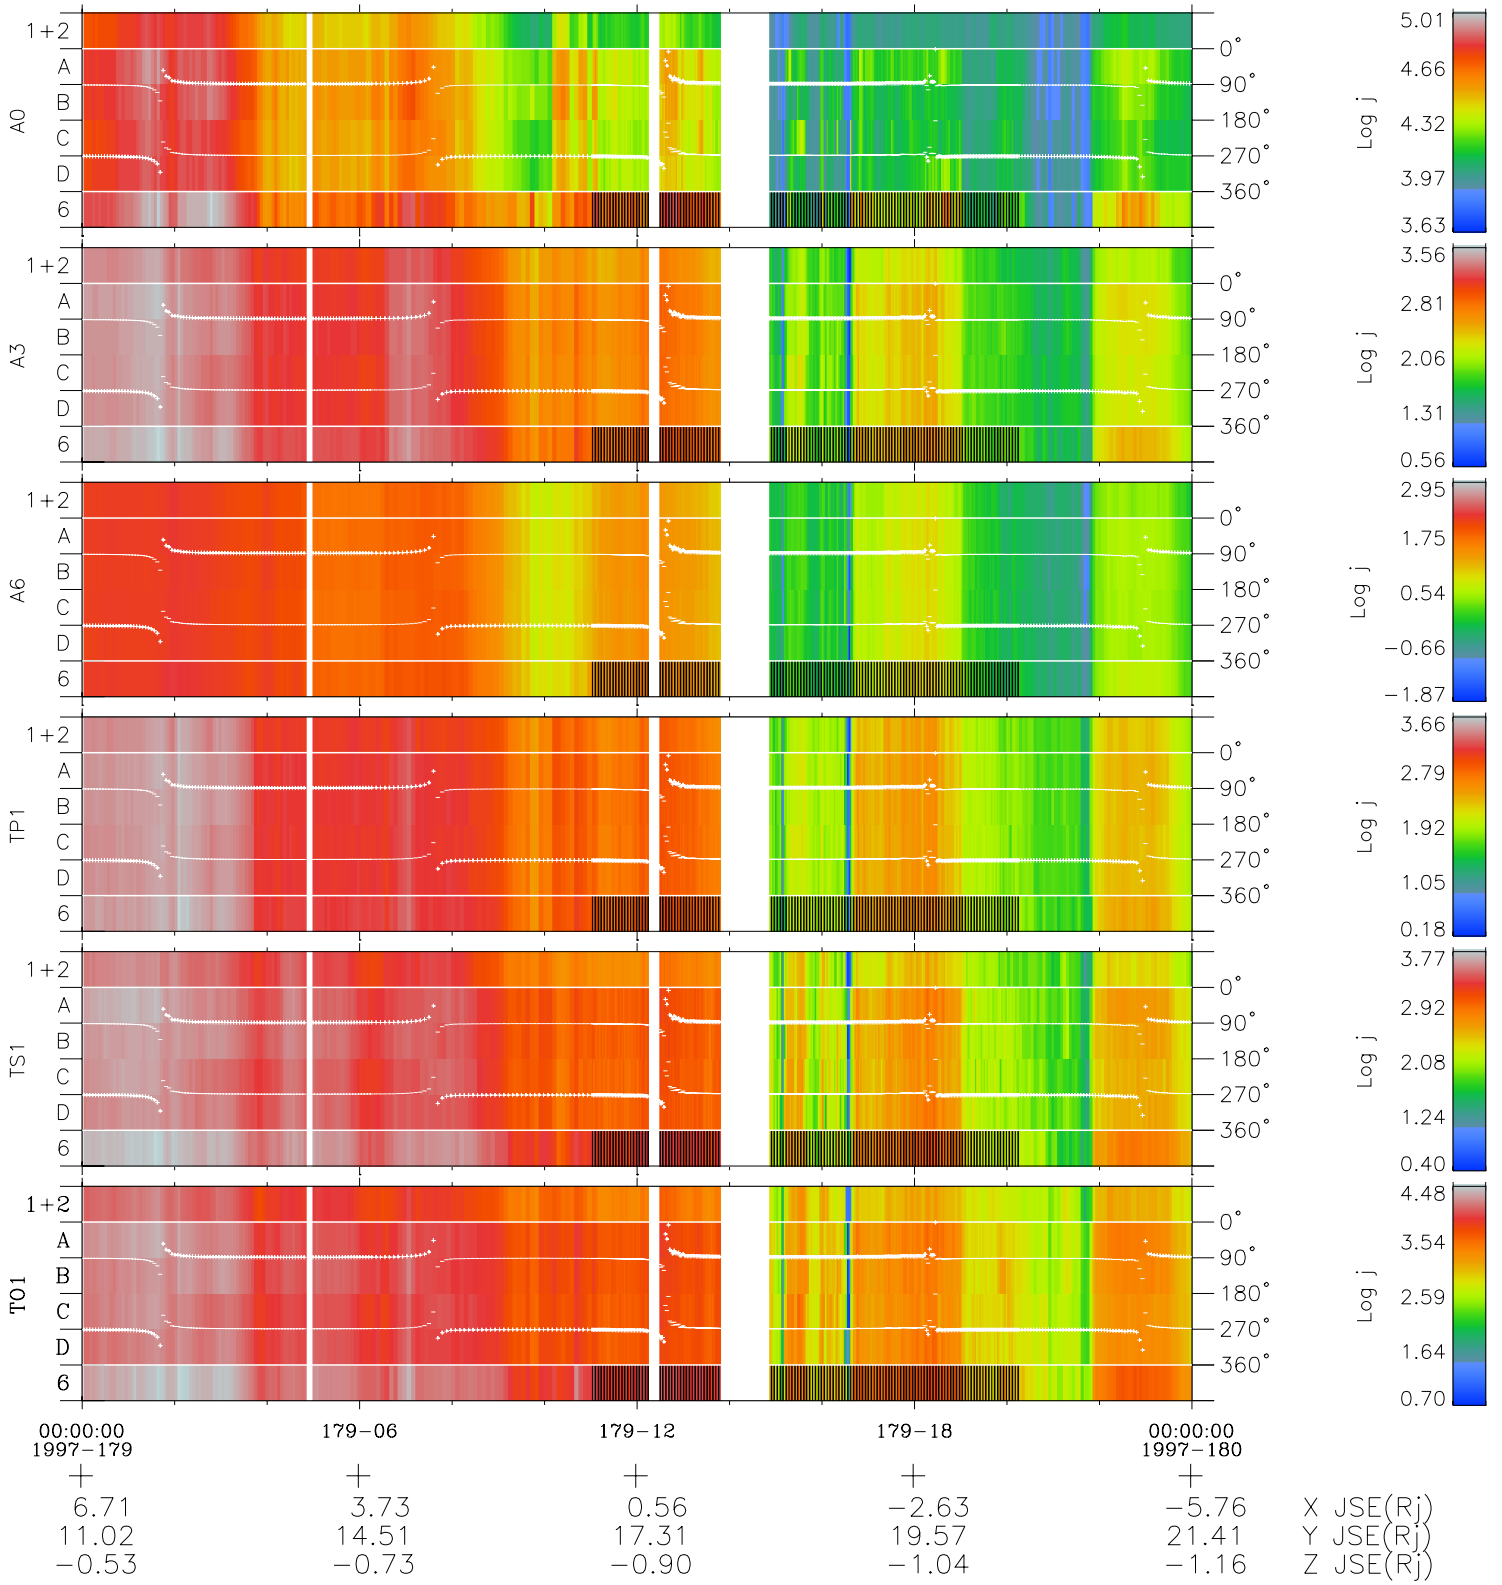

Galileo EPD Real Time Azimuth Anisotropies 97179

Software Version: RTAZIM_FLUX V 1.20
 Data Production: 06-03-00
 Plot Production: Sat Sep 15 13:22:59 2001
 Color File: wondr3
 Geofactor File: 1.1

◇ = Jupiter look direction
 □ = Corotation look direction