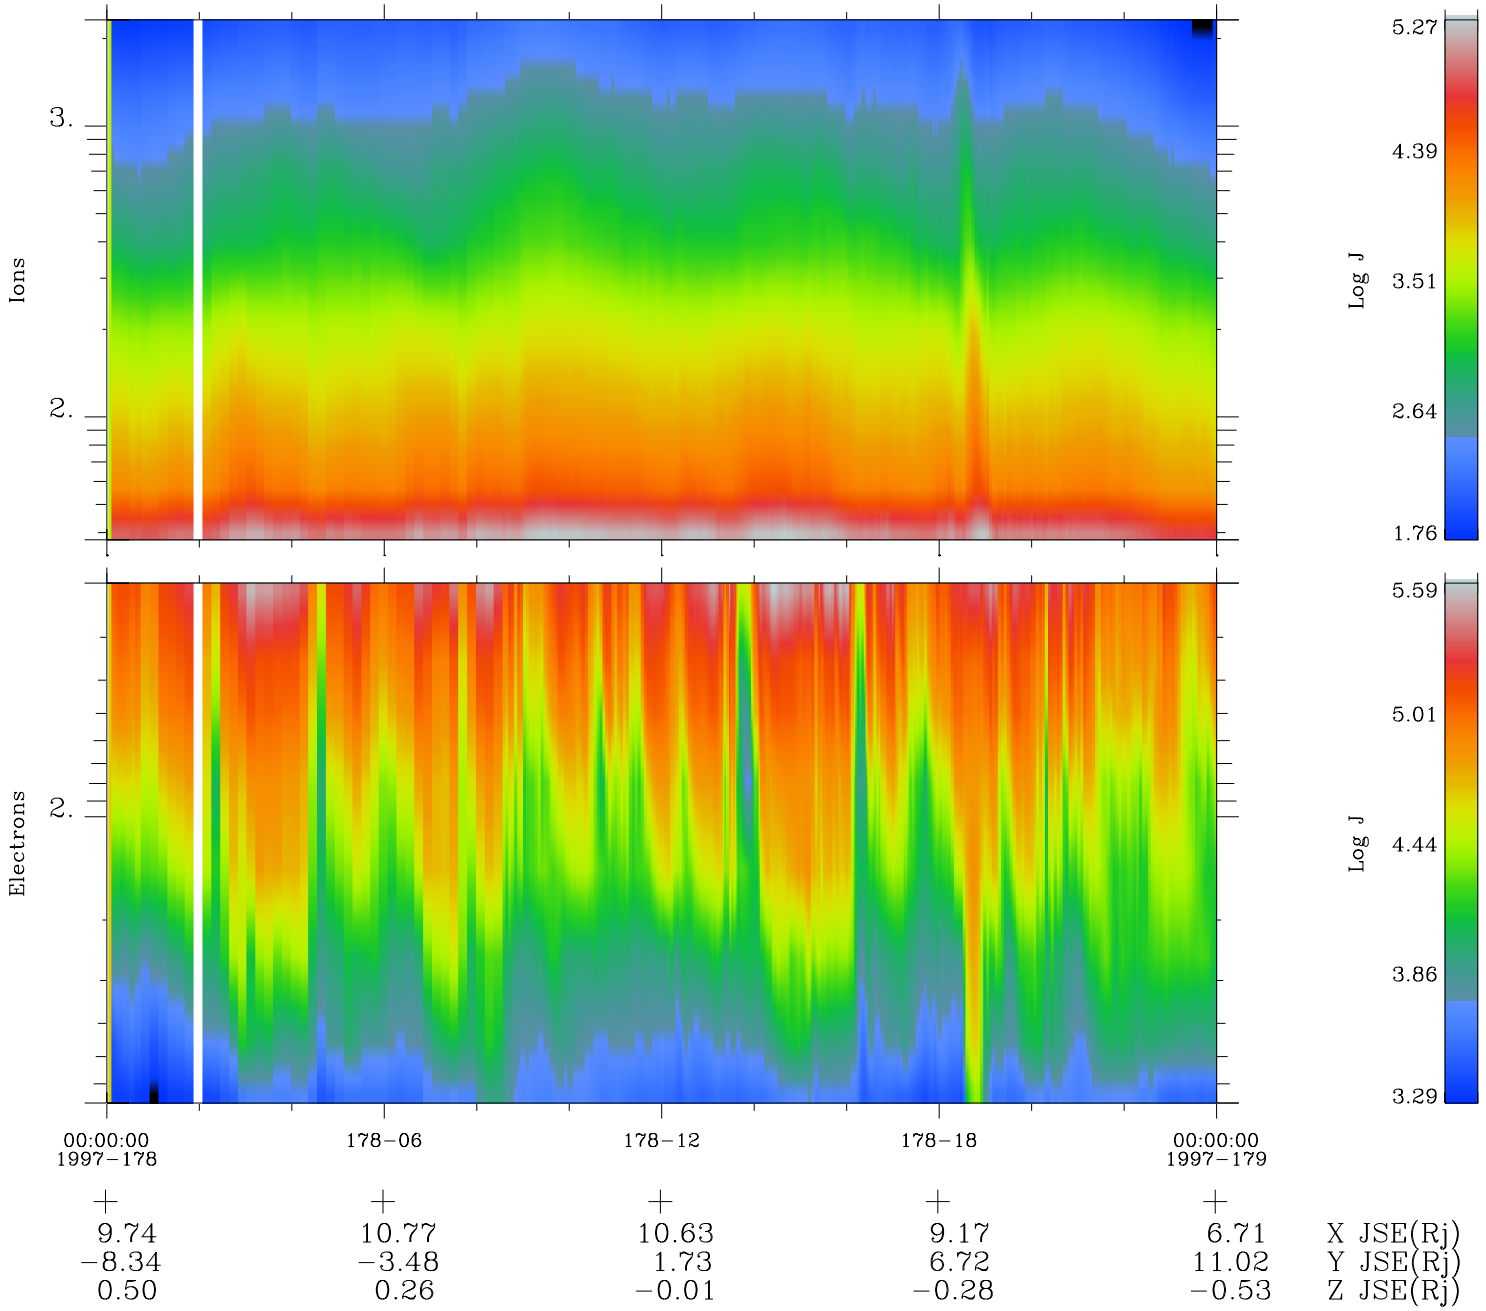

Galileo EPD Real Time Omni Spectrum 97178

Software Version: RTSPEC_OMNI V 1.20
 Data Production: 06-03-00
 Plot Production: Sat Sep 15 13:07:56 2001
 Color File: wondr3
 Geofactor File: 1.1

◇ = Jupiter look direction
 □ = Corotation look direction