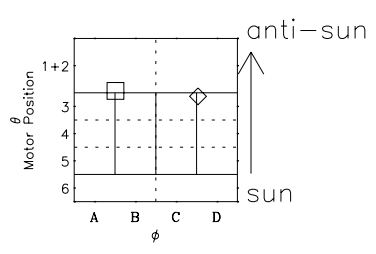

Galileo EPD Real Time Omni Spectrum 97178

Software Version: RTSPEC_OMNI V 1.20
 Data Production: 06-03-00
 Plot Production: Sat Sep 15 13:07:56 2001
 Color File: wondr3
 Geofactor File: 1.1

◇ = Jupiter look direction
 □ = Corotation look direction