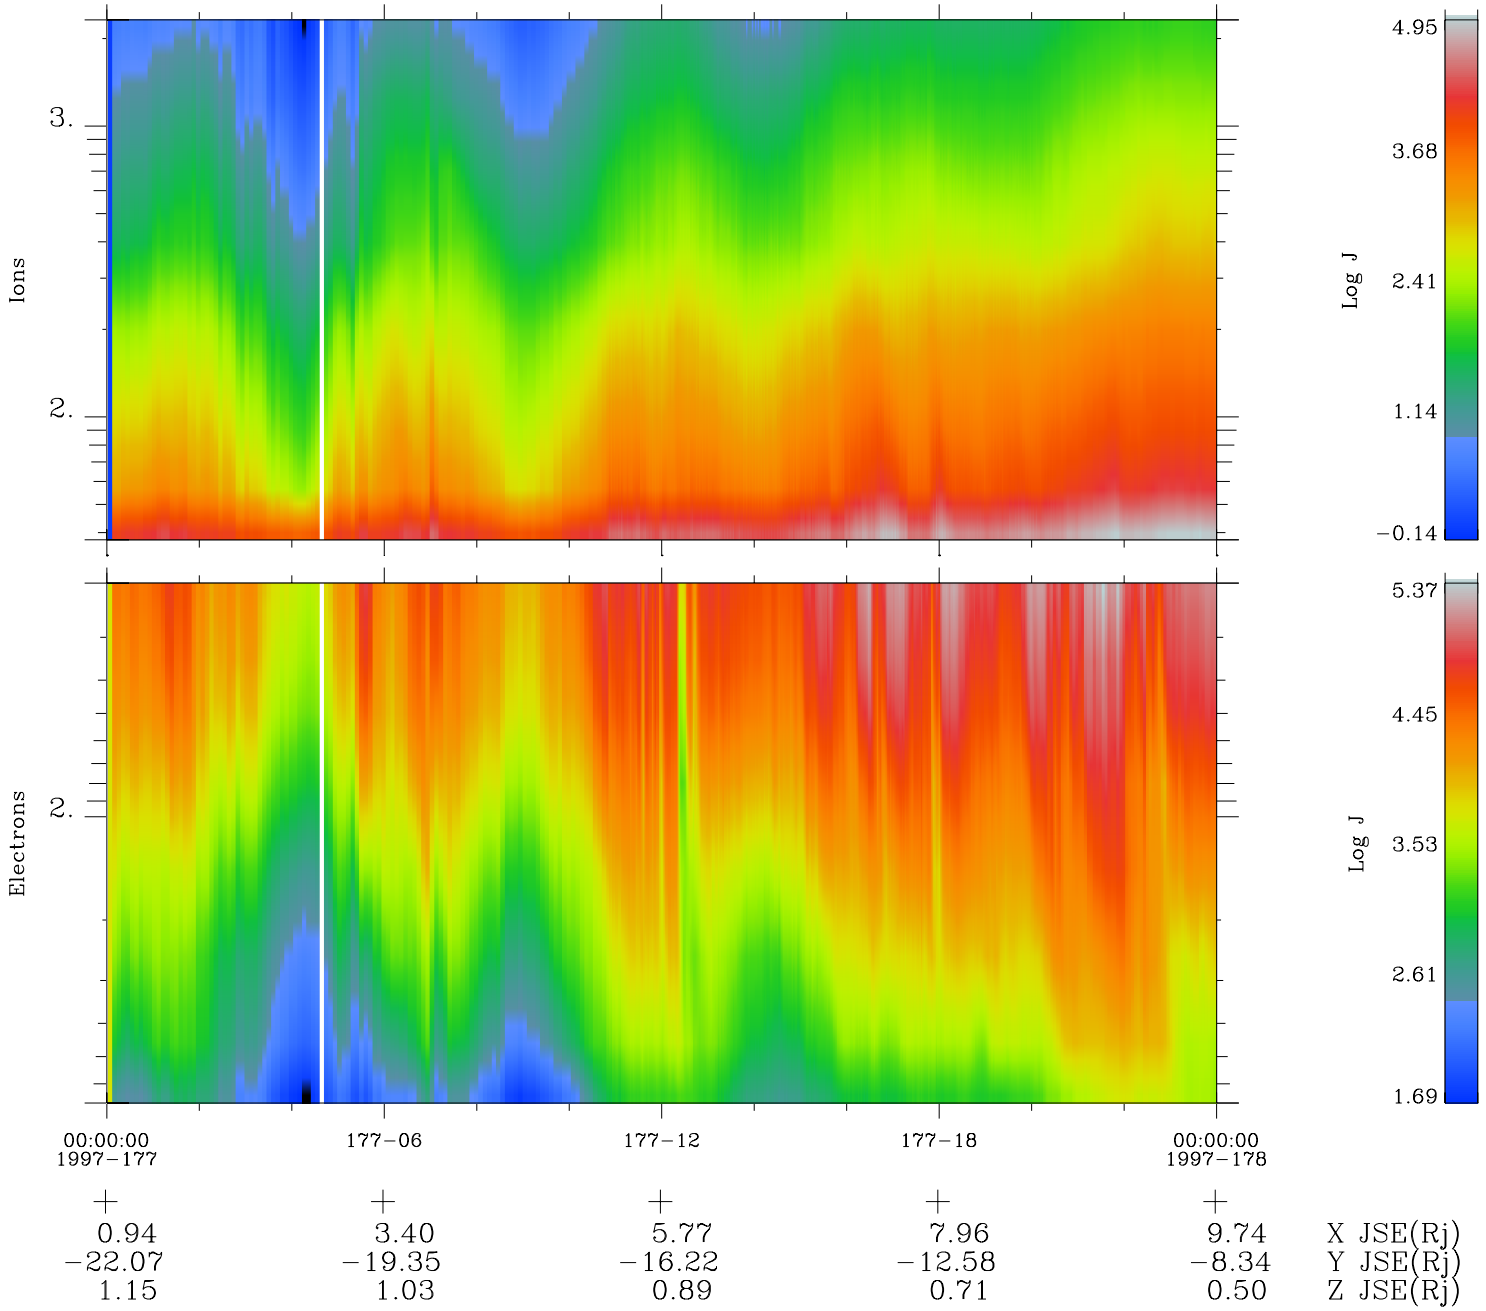

Galileo EPD Real Time Omni Spectrum 97177

Software Version: RTSPEC_OMNI V 1.20
 Data Production: 06-03-00
 Plot Production: Sat Sep 15 12:55:13 2001
 Color File: wondr3
 Geofactor File: 1.1

◇ = Jupiter look direction
 □ = Corotation look direction