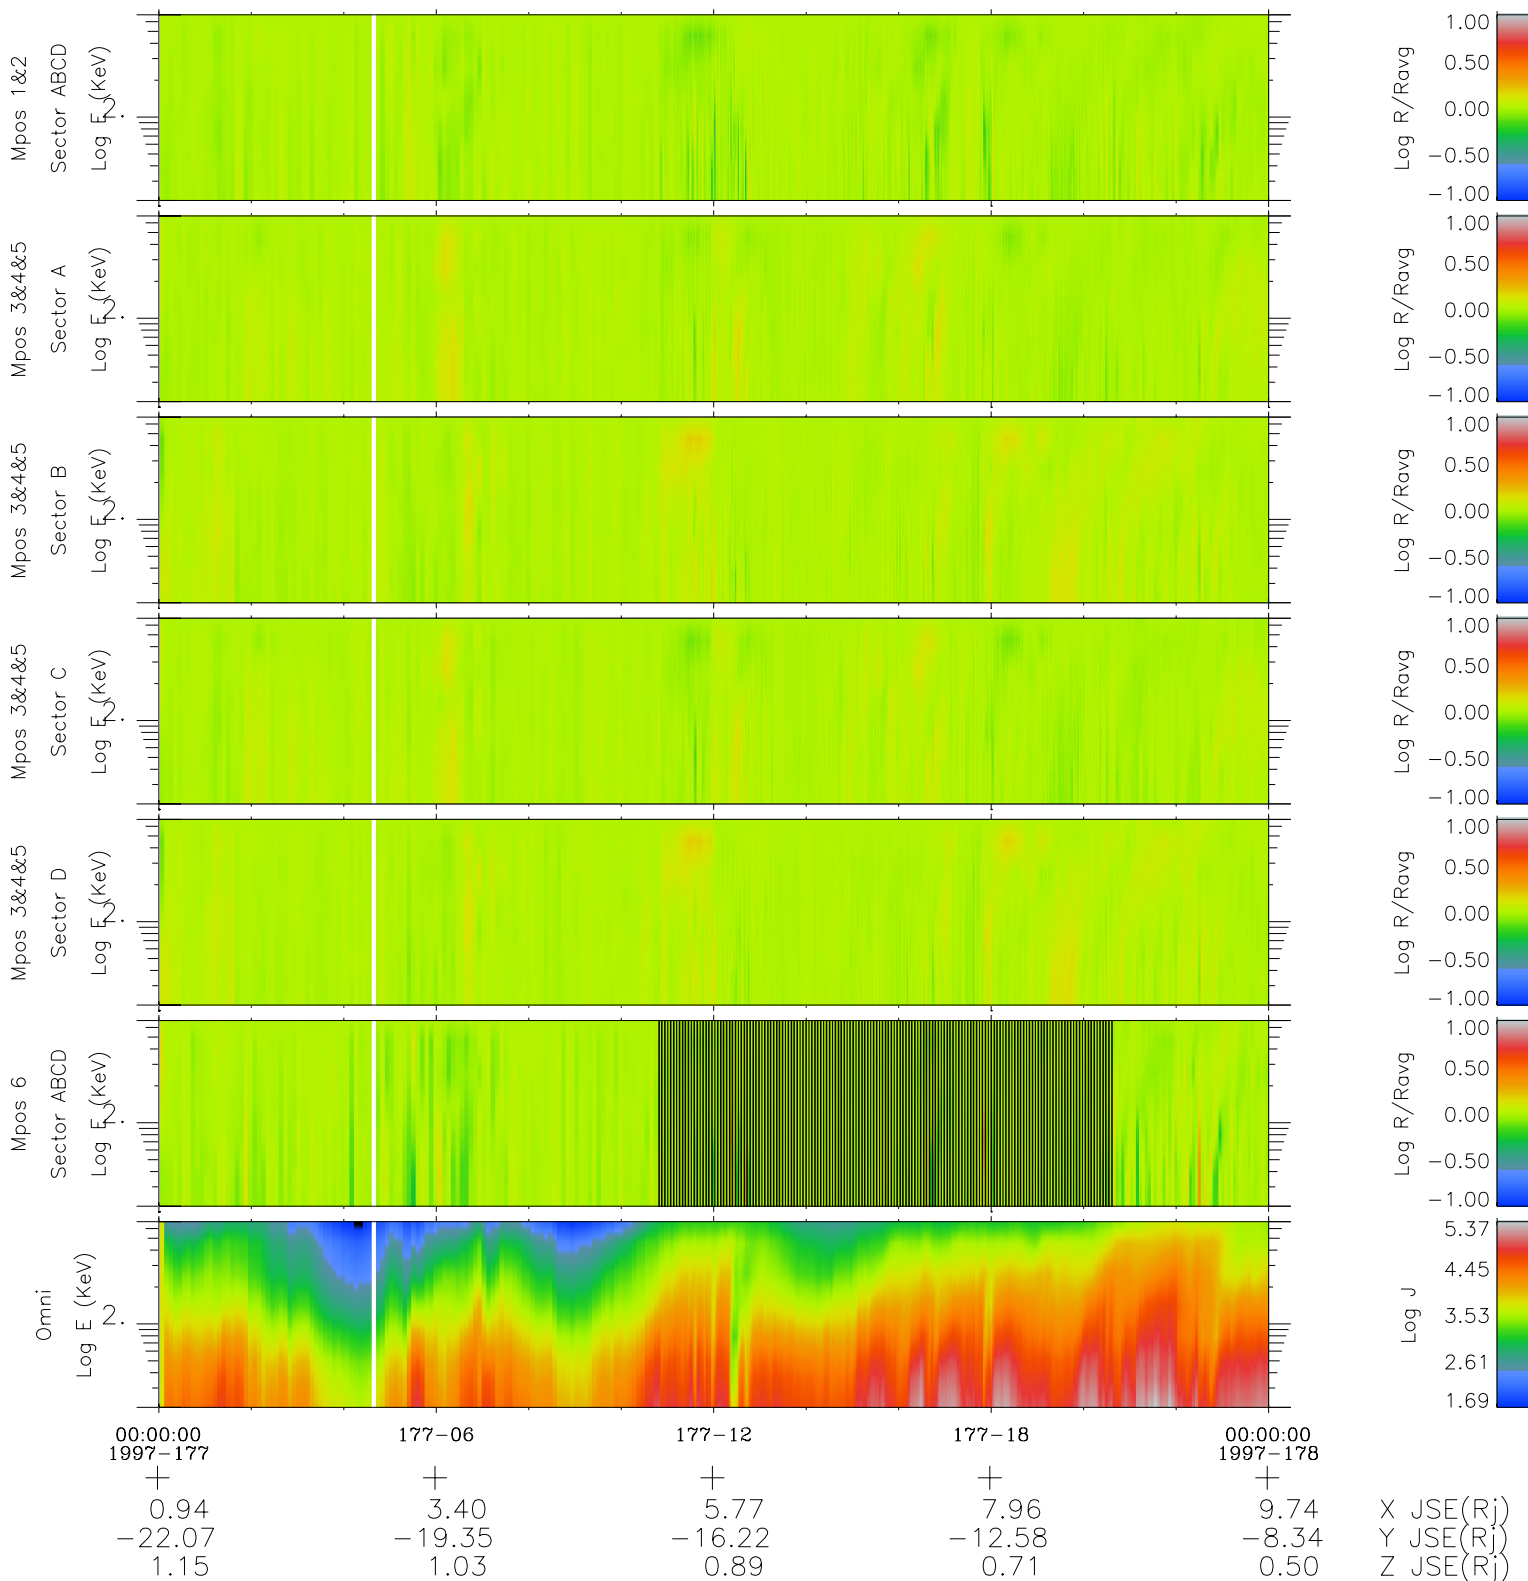

# Galileo EPD Real Time R6 Electrons Spectra 97177

Software Version: RTSPEC\_R6 V 1.20  
 Data Production: 06-03-00  
 Plot Production: Sat Sep 15 12:54:56 2001  
 Color File: wondr3  
 Geofactor File: 1.1

- ◇ = Jupiter look direction
- = Corotation look direction