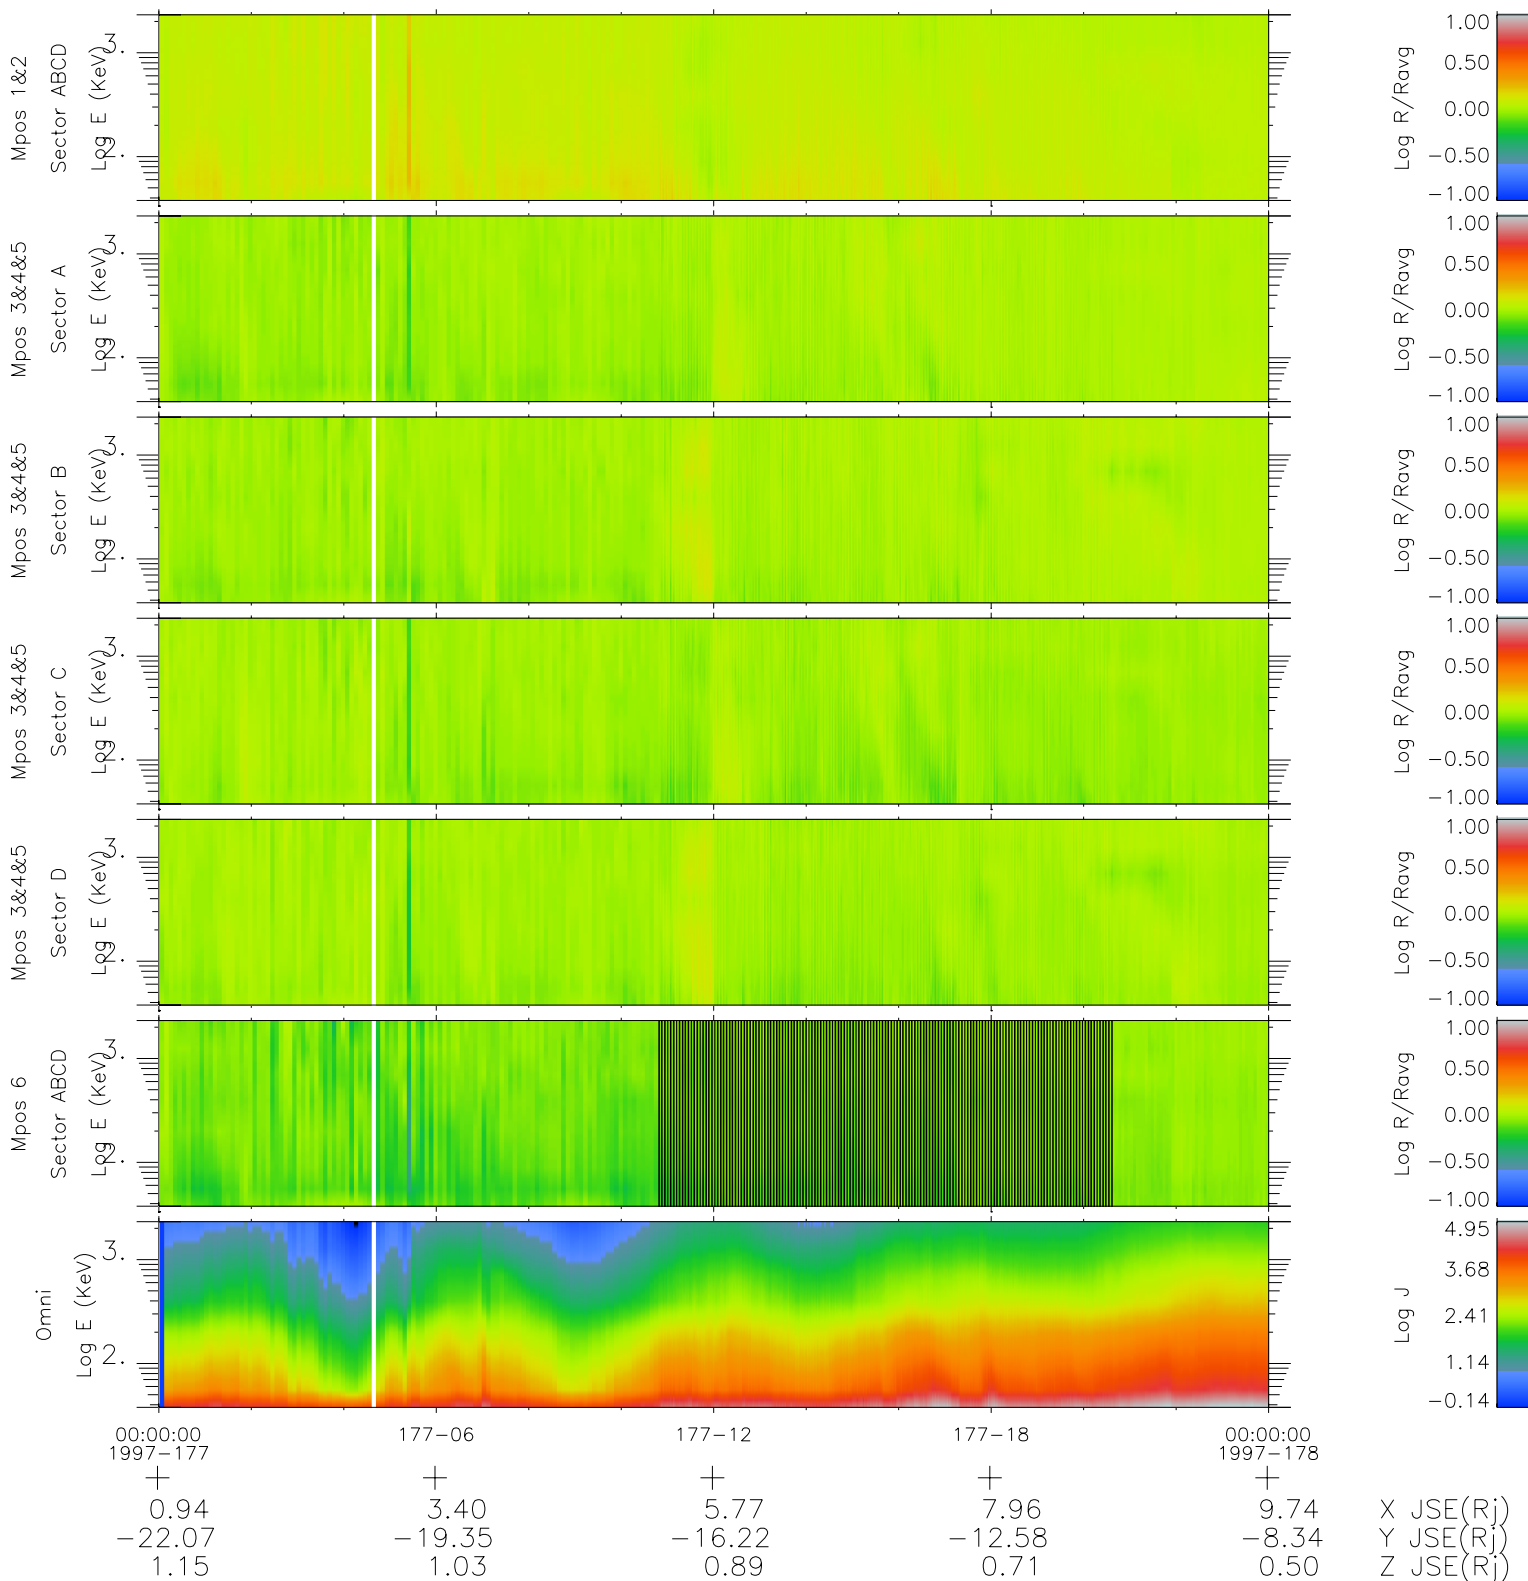

Galileo EPD Real Time R6 Ions Spectra 97177

Software Version: RTSPEC_R6 V 1.20
 Data Production: 06-03-00
 Plot Production: Sat Sep 15 12:54:39 2001
 Color File: wondr3
 Geofactor File: 1.1

- ◇ = Jupiter look direction
- = Corotation look direction