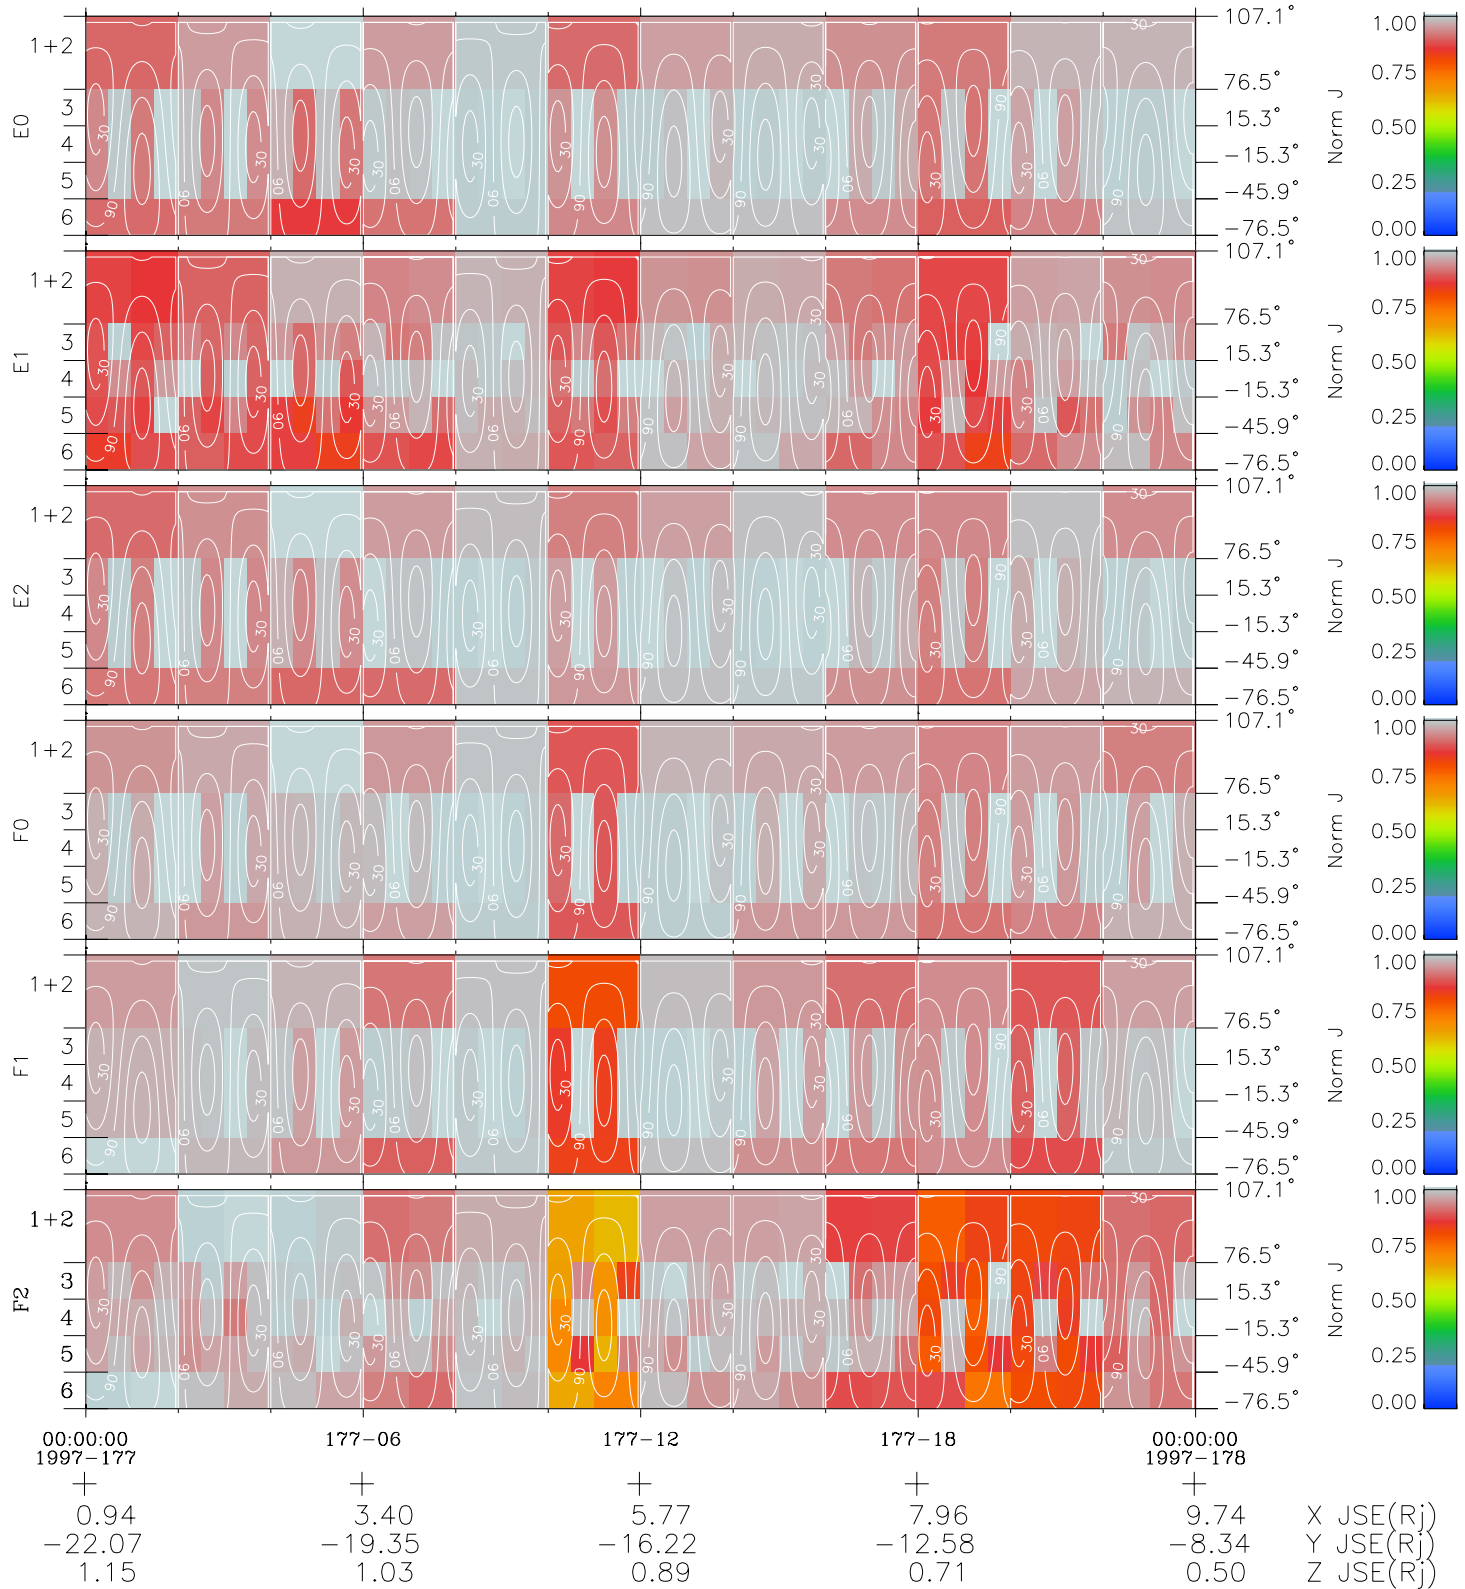

Galileo EPD Real Time All-Sky Anisotropies 97177

Software Version: RTSKY_NORM V 1.20
 Data Production: 06-03-00
 Plot Production: Sat Sep 15 12:56:57 2001
 Color File: wondr3
 Geofactor File: 1.1

- ◇ = Jupiter look direction
- = Corotation look direction