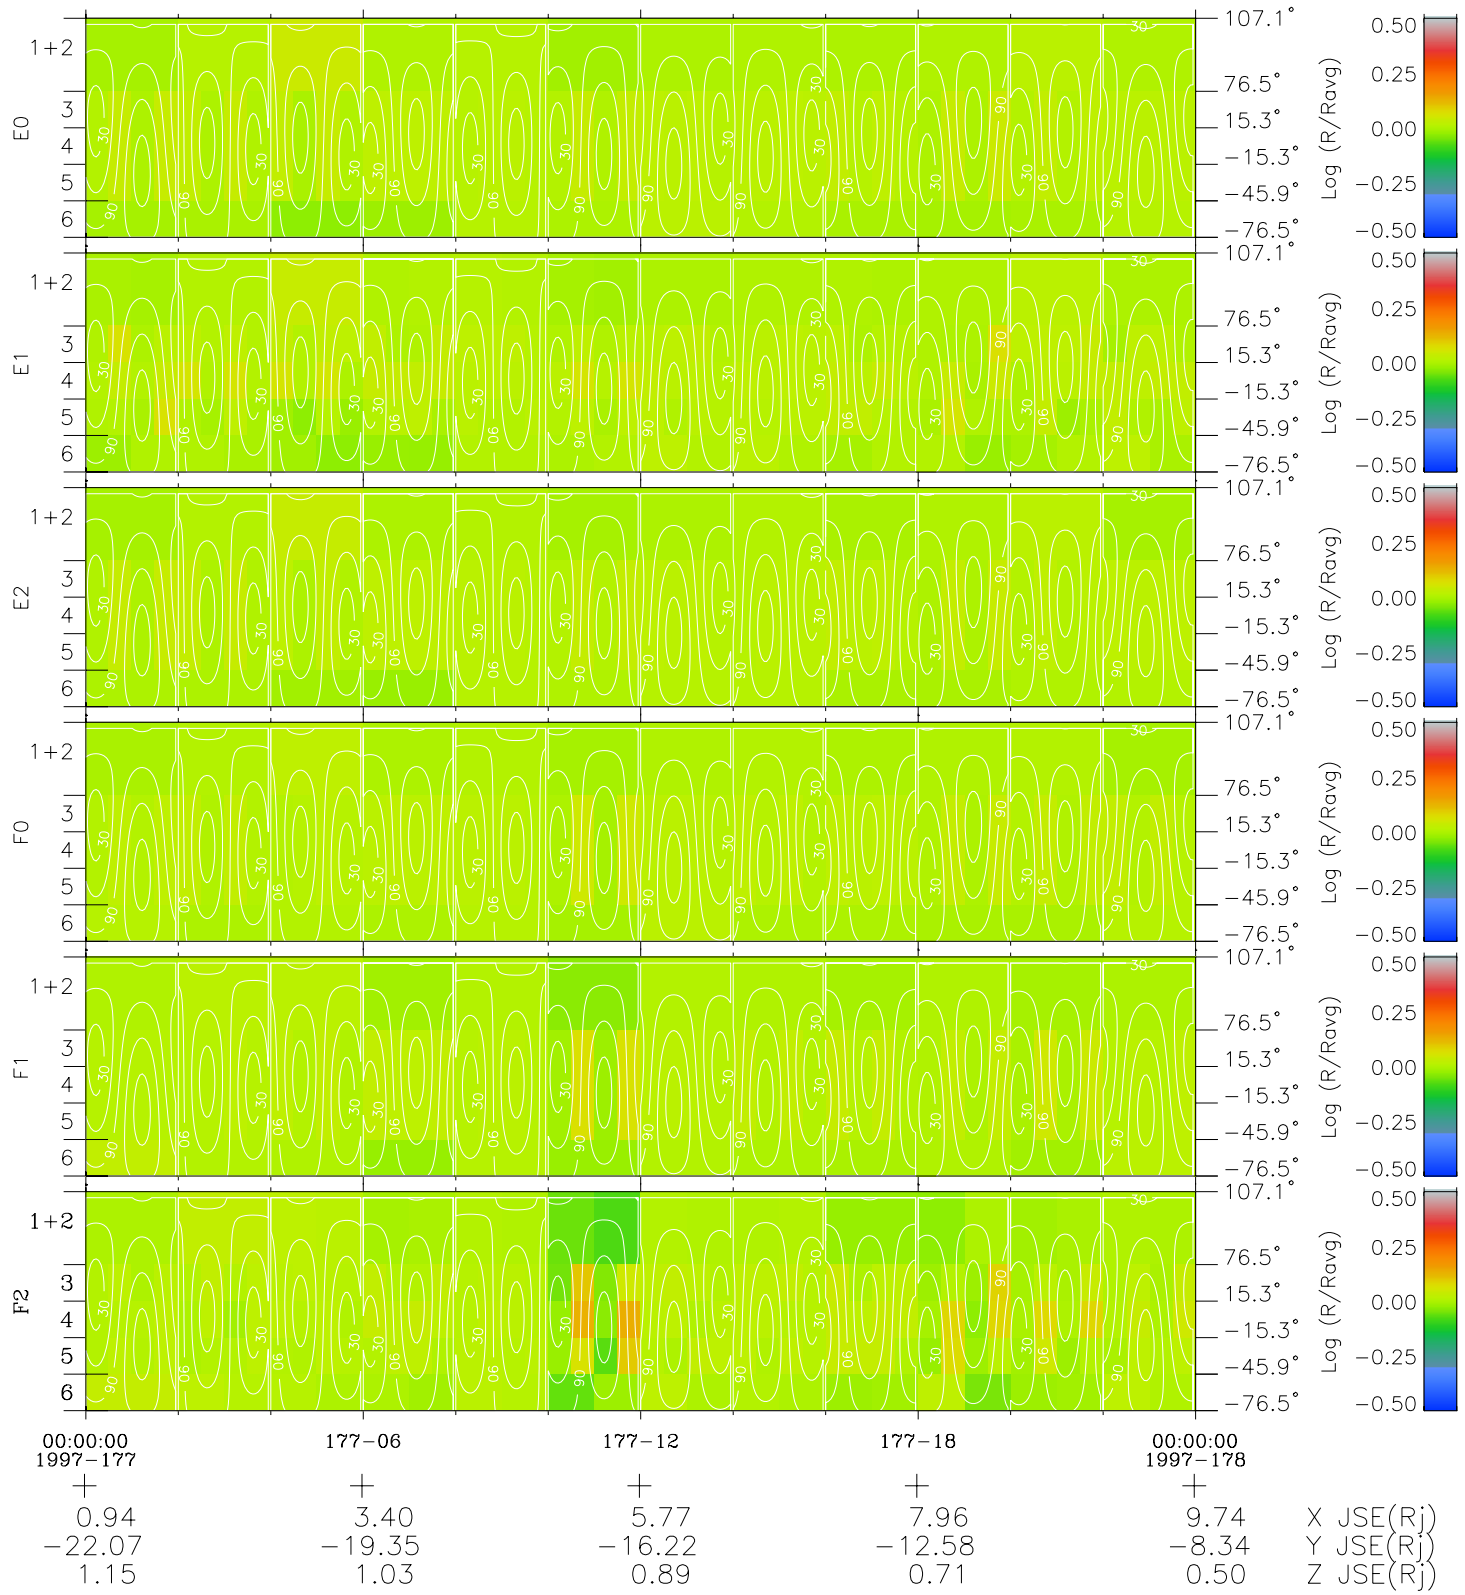

Galileo EPD Real Time All-Sky Anisotropies 97177

Software Version: RTSKY_MEAN V 1.20
 Data Production: 06-03-00
 Plot Production: Sat Sep 15 12:55:47 2001
 Color File: wondr3
 Geofactor File: 1.1

- ◇ = Jupiter look direction
- = Corotation look direction