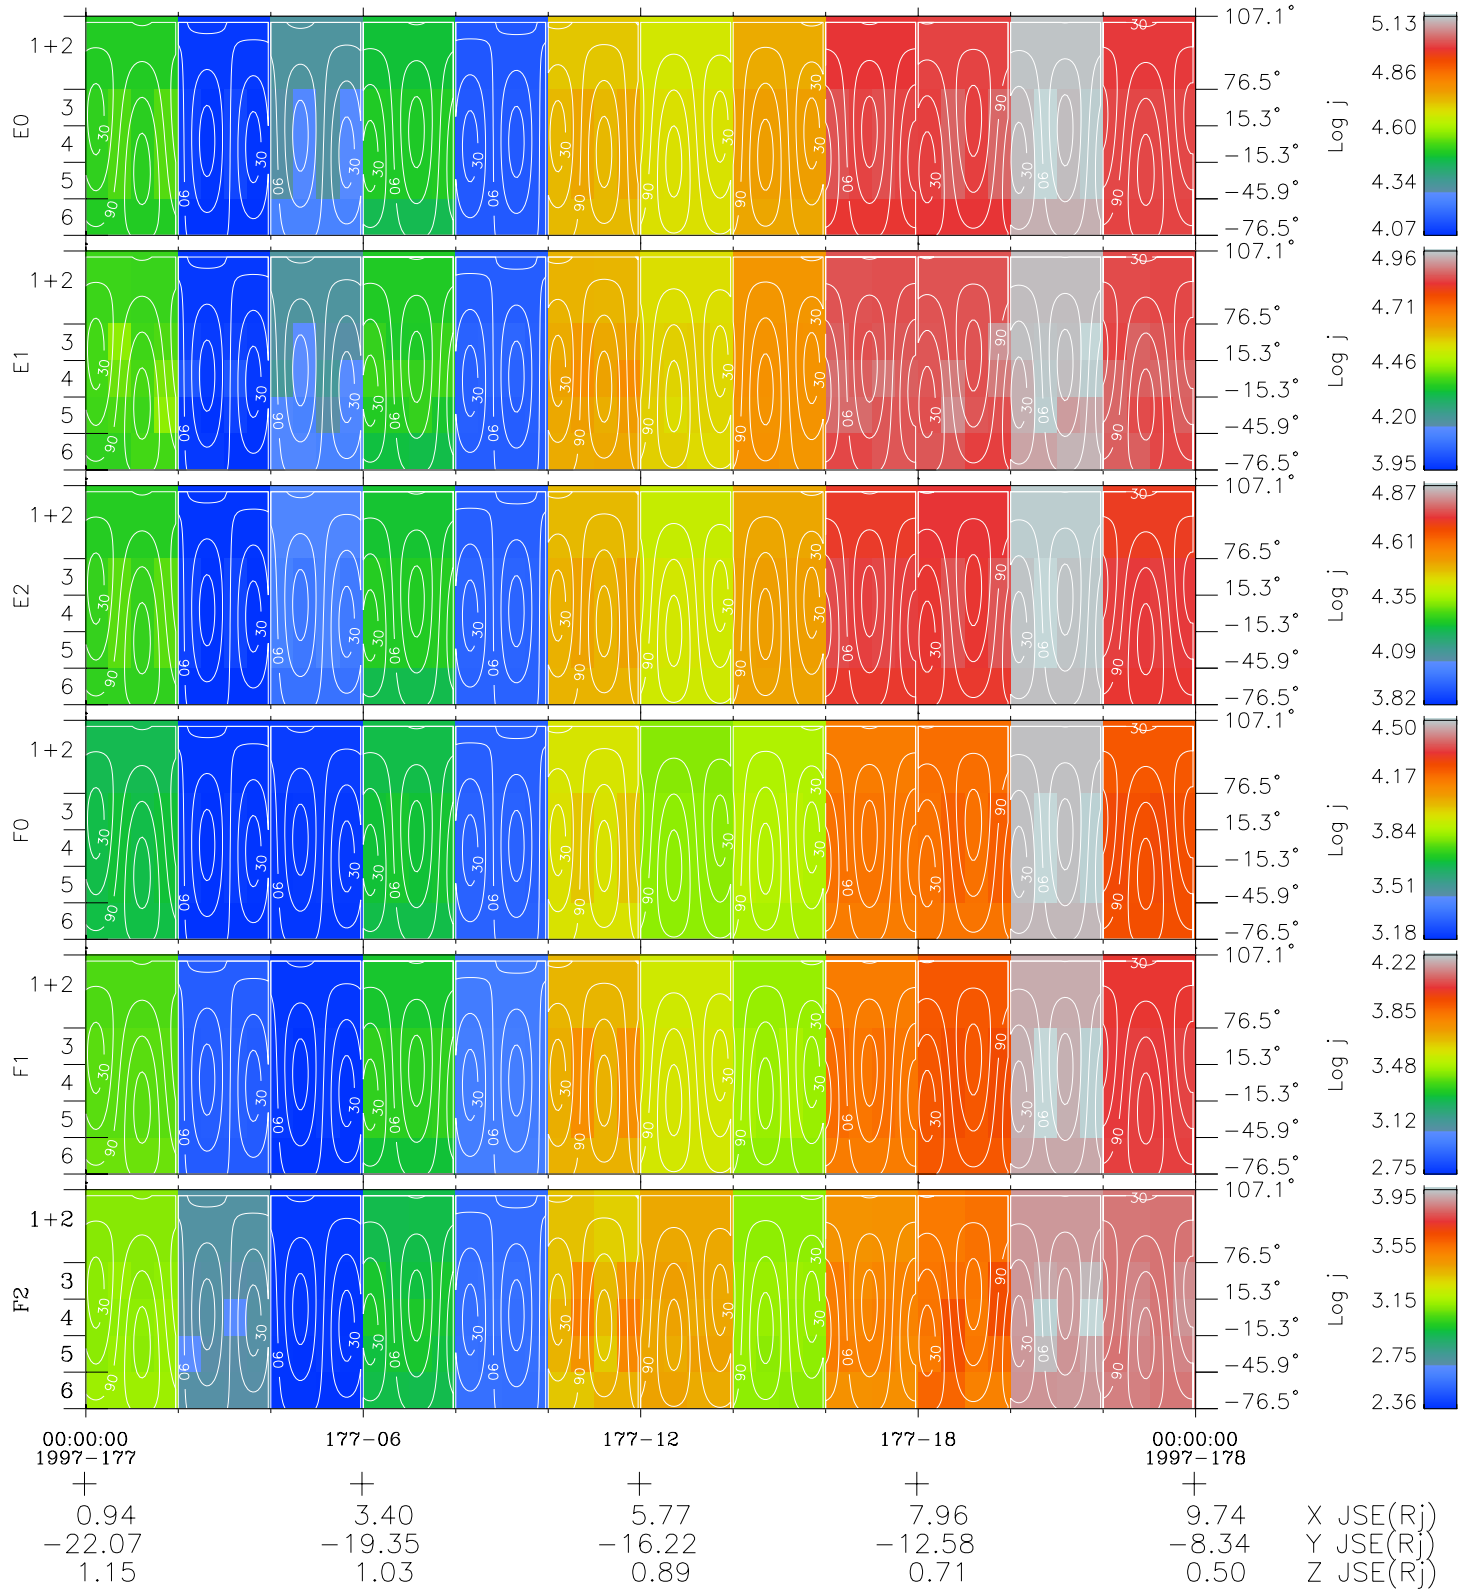

Galileo EPD Real Time All-Sky Anisotropies 97177

Software Version: RTSKY_FLUX V 1.20
 Data Production: 06-03-00
 Plot Production: Sat Sep 15 12:56:23 2001
 Color File: wondr3
 Geofactor File: 1.1

- ◇ = Jupiter look direction
- = Corotation look direction