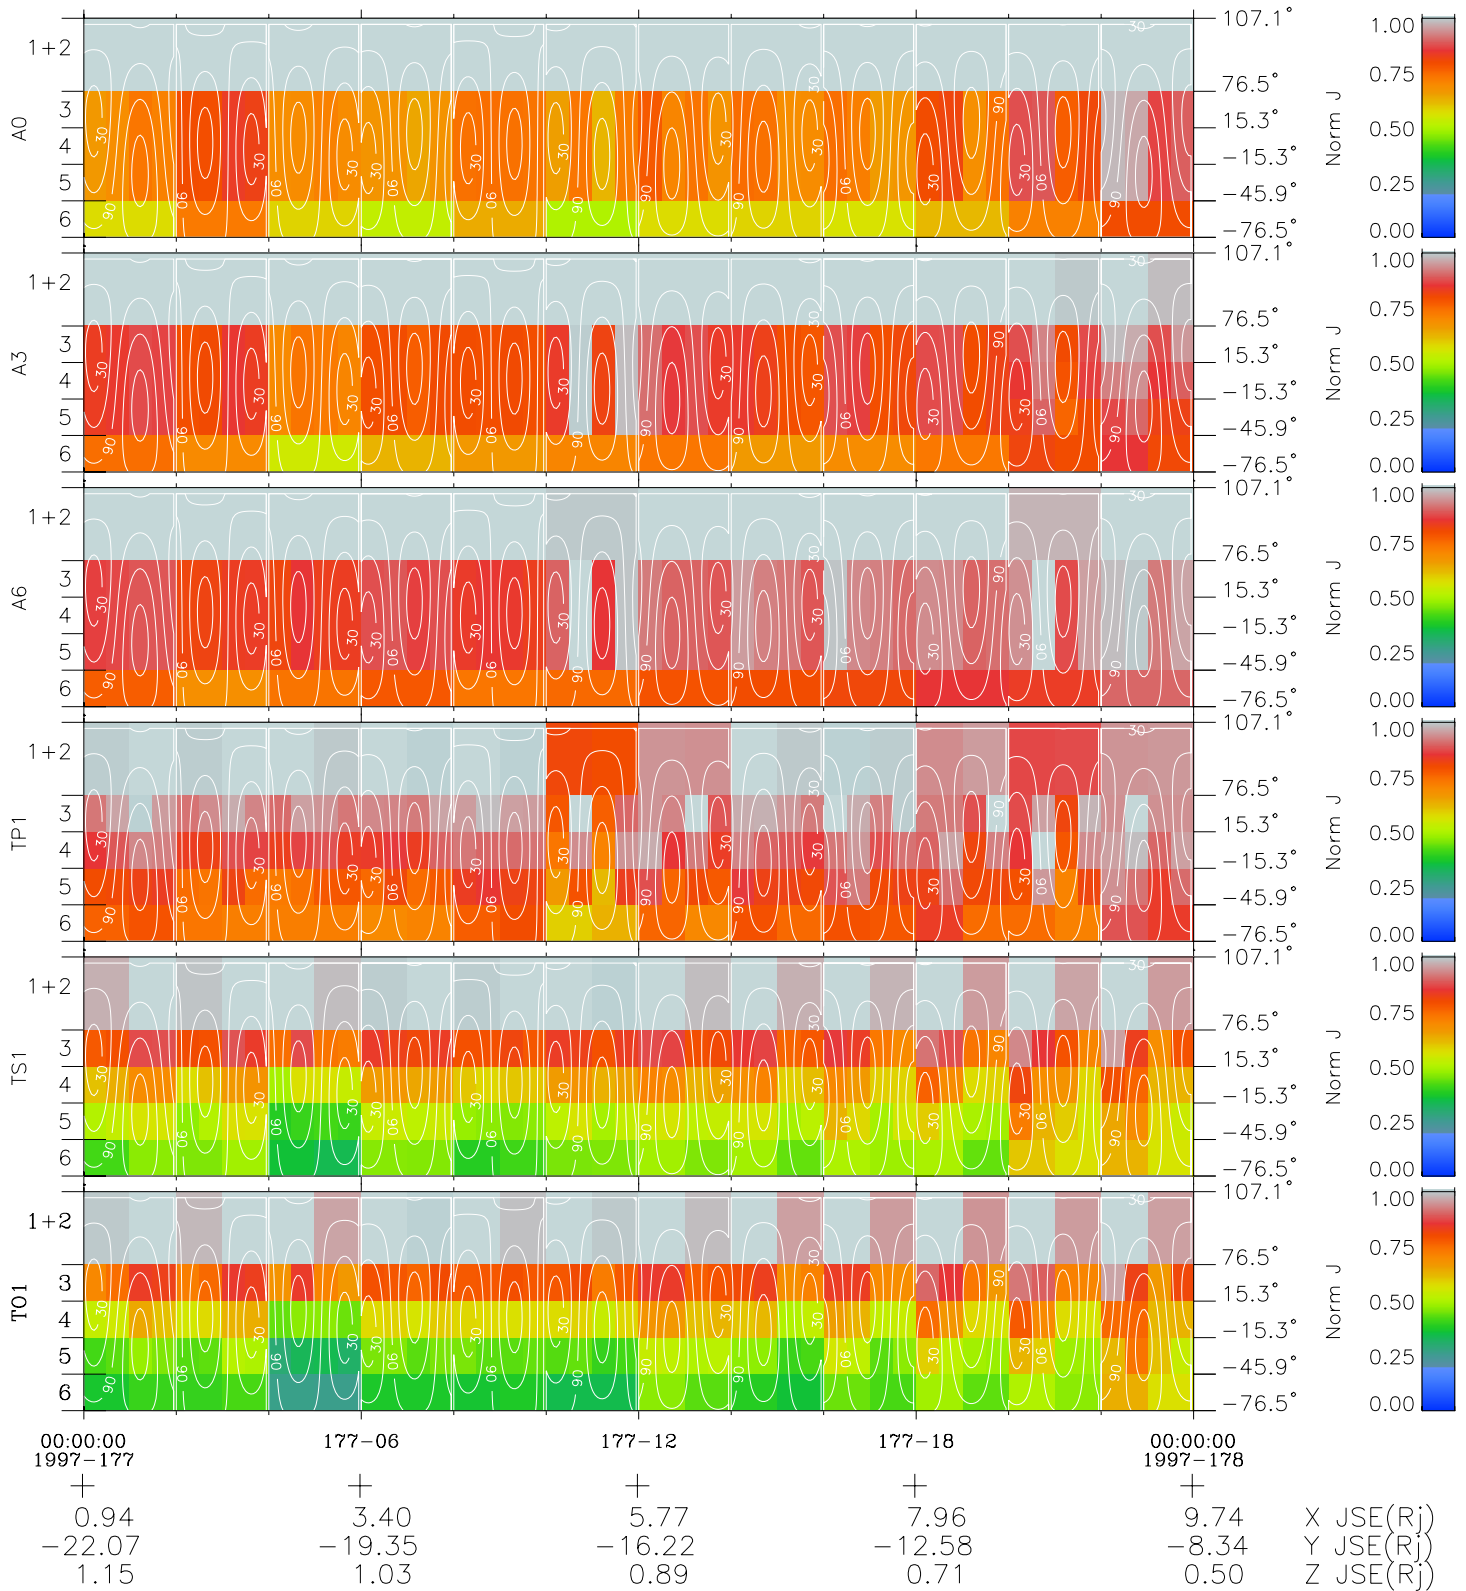

# Galileo EPD Real Time All-Sky Anisotropies 97177

Software Version: RTSKY\_NORM V 1.20  
 Data Production: 06-03-00  
 Plot Production: Sat Sep 15 12:56:40 2001  
 Color File: wondr3  
 Geofactor File: 1.1

- ◇ = Jupiter look direction
- = Corotation look direction