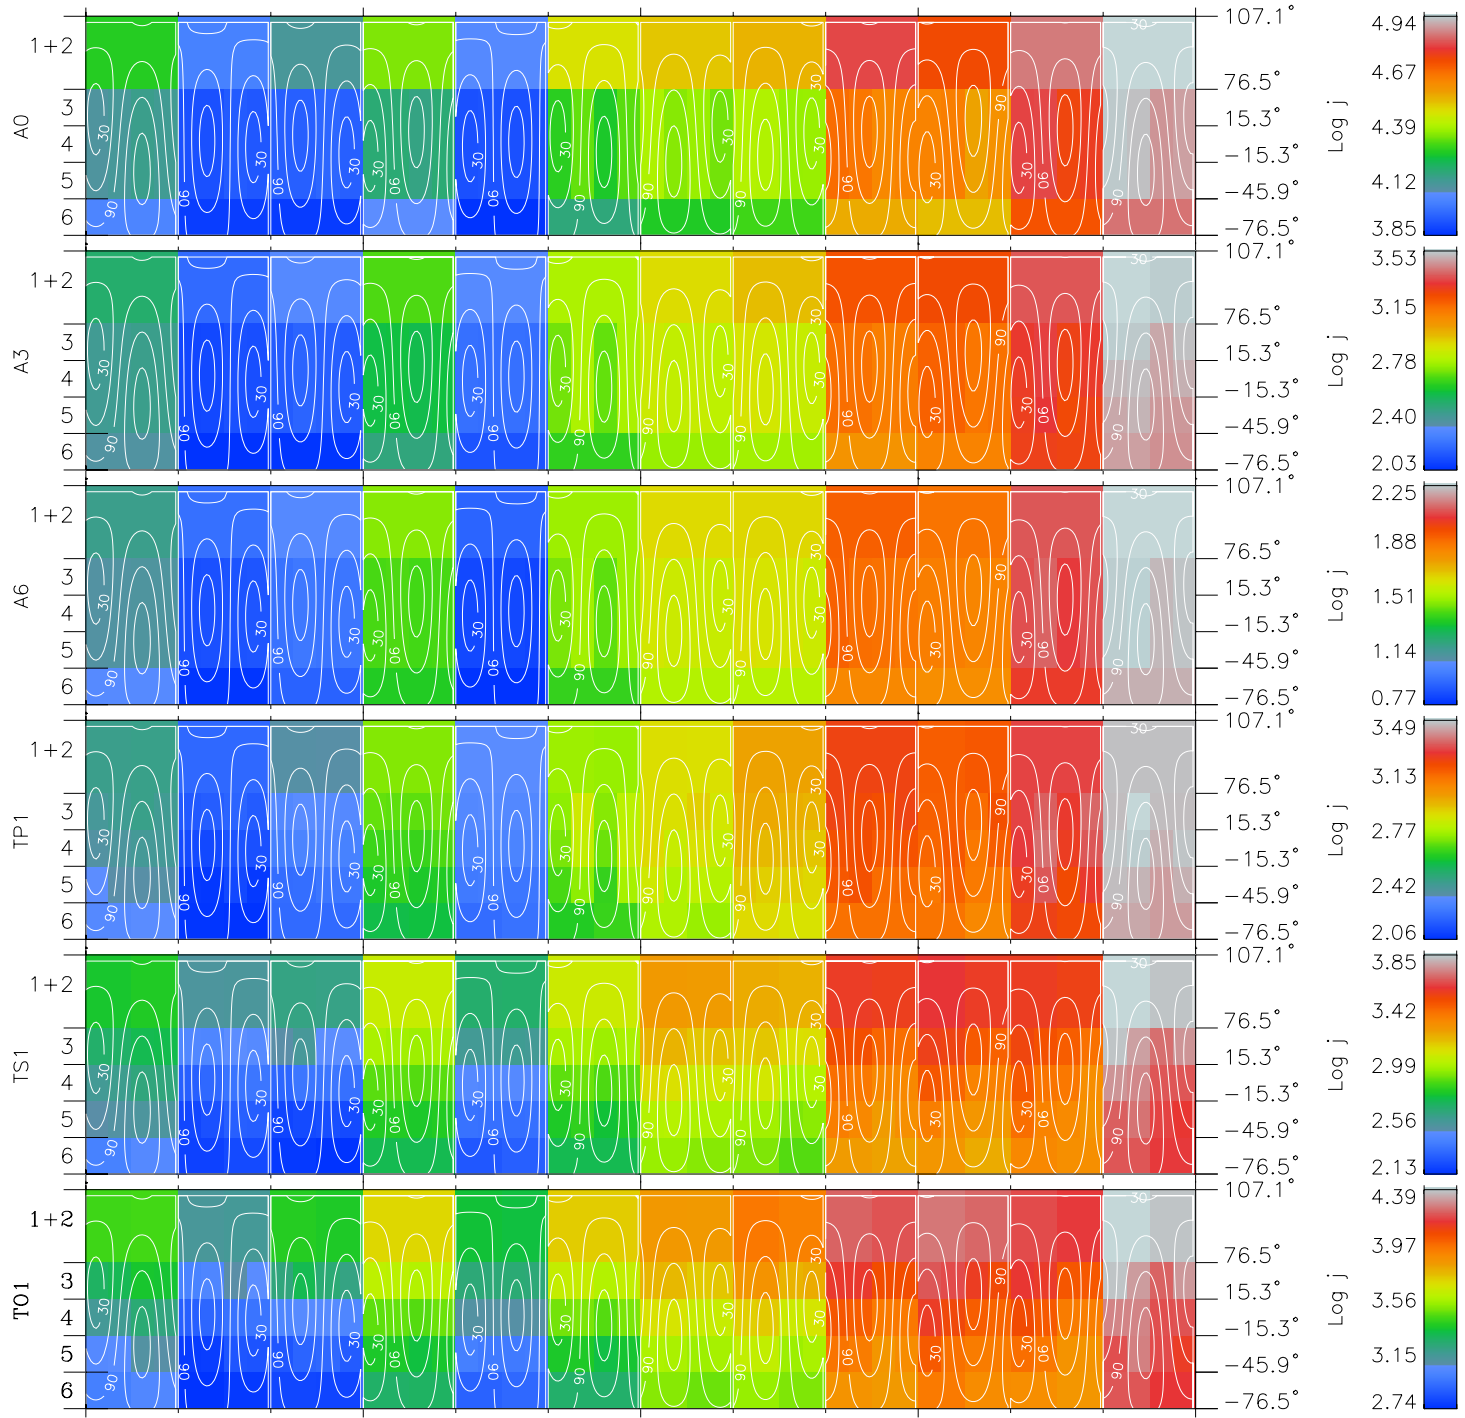

Galileo EPD Real Time All-Sky Anisotropies 97177

Software Version: RTSKY_FLUX V 1.20
 Data Production: 06-03-00
 Plot Production: Sat Sep 15 12:56:05 2001
 Color File: wondr3
 Geofactor File: 1.1

00:00:00 1997-177	177-06	177-12	177-18	00:00:00 1997-178	
+	+	+	+	+	X JSE(R _j)
0.94	3.40	5.77	7.96	9.74	Y JSE(R _j)
-22.07	-19.35	-16.22	-12.58	-8.34	Z JSE(R _j)
1.15	1.03	0.89	0.71	0.50	

- ◇ = Jupiter look direction
- = Corotation look direction