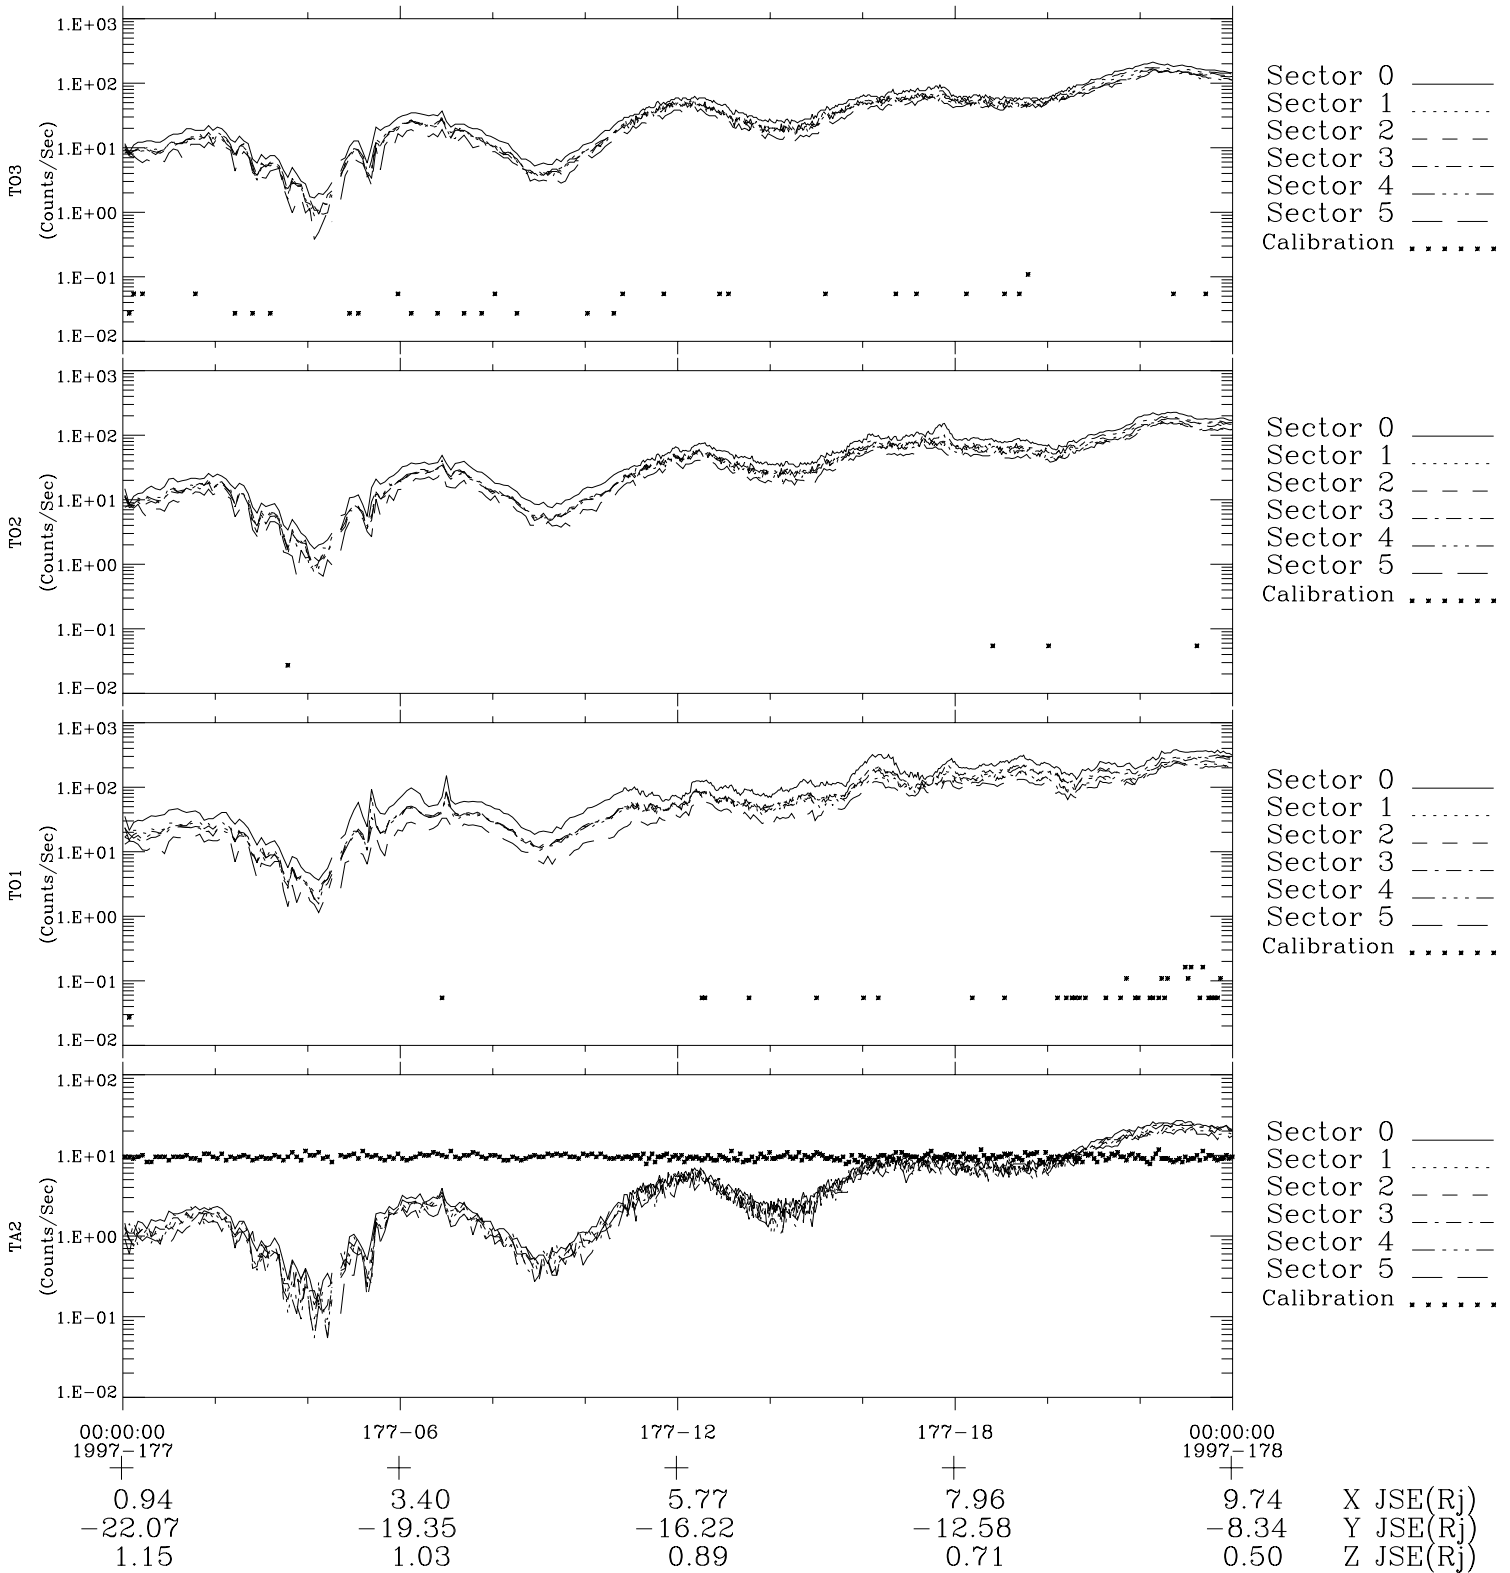

Galileo EPD Real-Time Six-Sector 97177

Software Version: RTLINE_R6 V 1.20
Data Production: 06-03-00
Plot Production: Sat Sep 15 13:00:47 2001

◇ = Jupiter look direction
□ = Corotation look direction