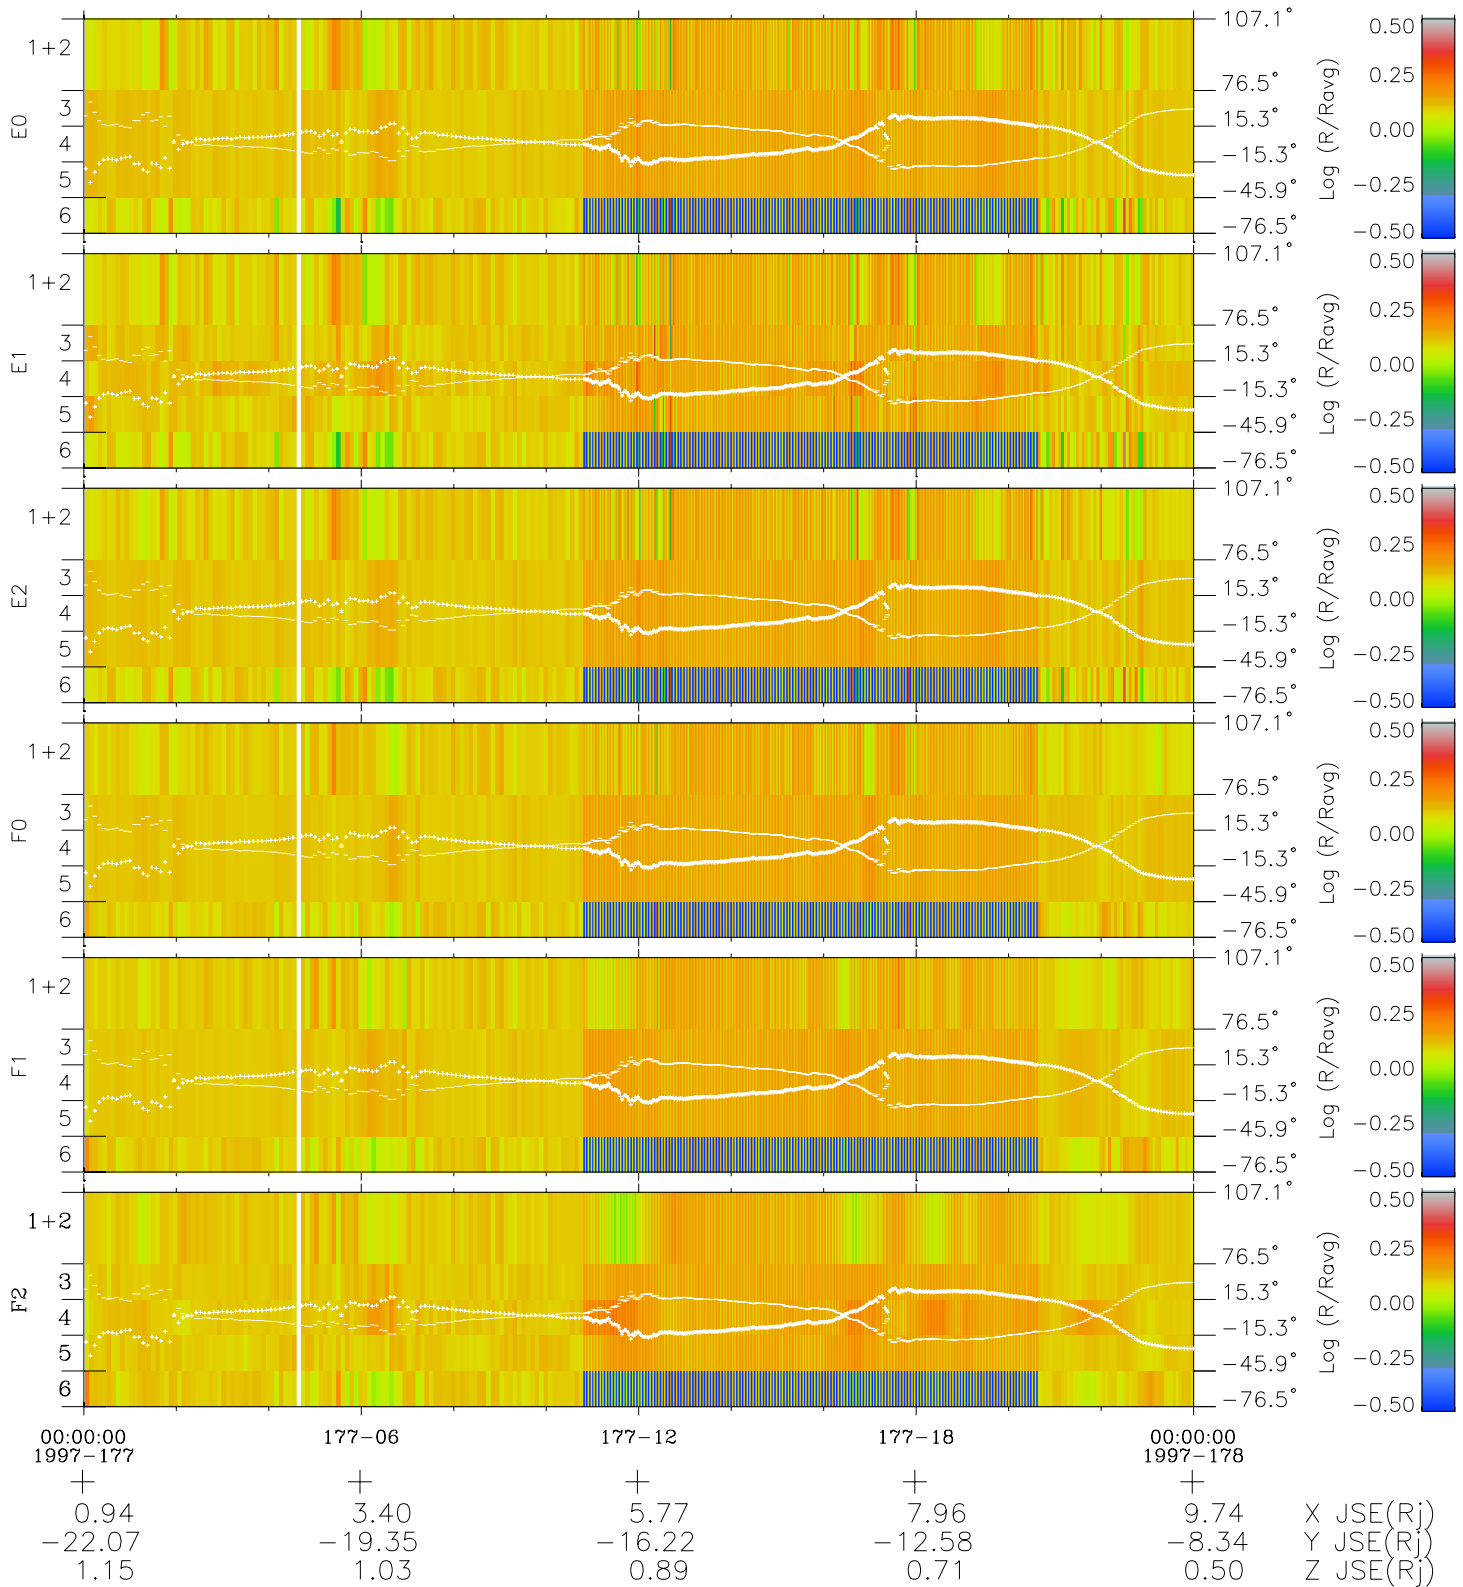

Galileo EPD Real Elevation Anisotropies 97177

Software Version: RTELEV_MEAN V 1.20
 Data Production: 06-03-00
 Plot Production: Sat Sep 15 12:57:31 2001
 Color File: wondr3
 Geofactor File: 1.1

- ◇ = Jupiter look direction
- = Corotation look direction