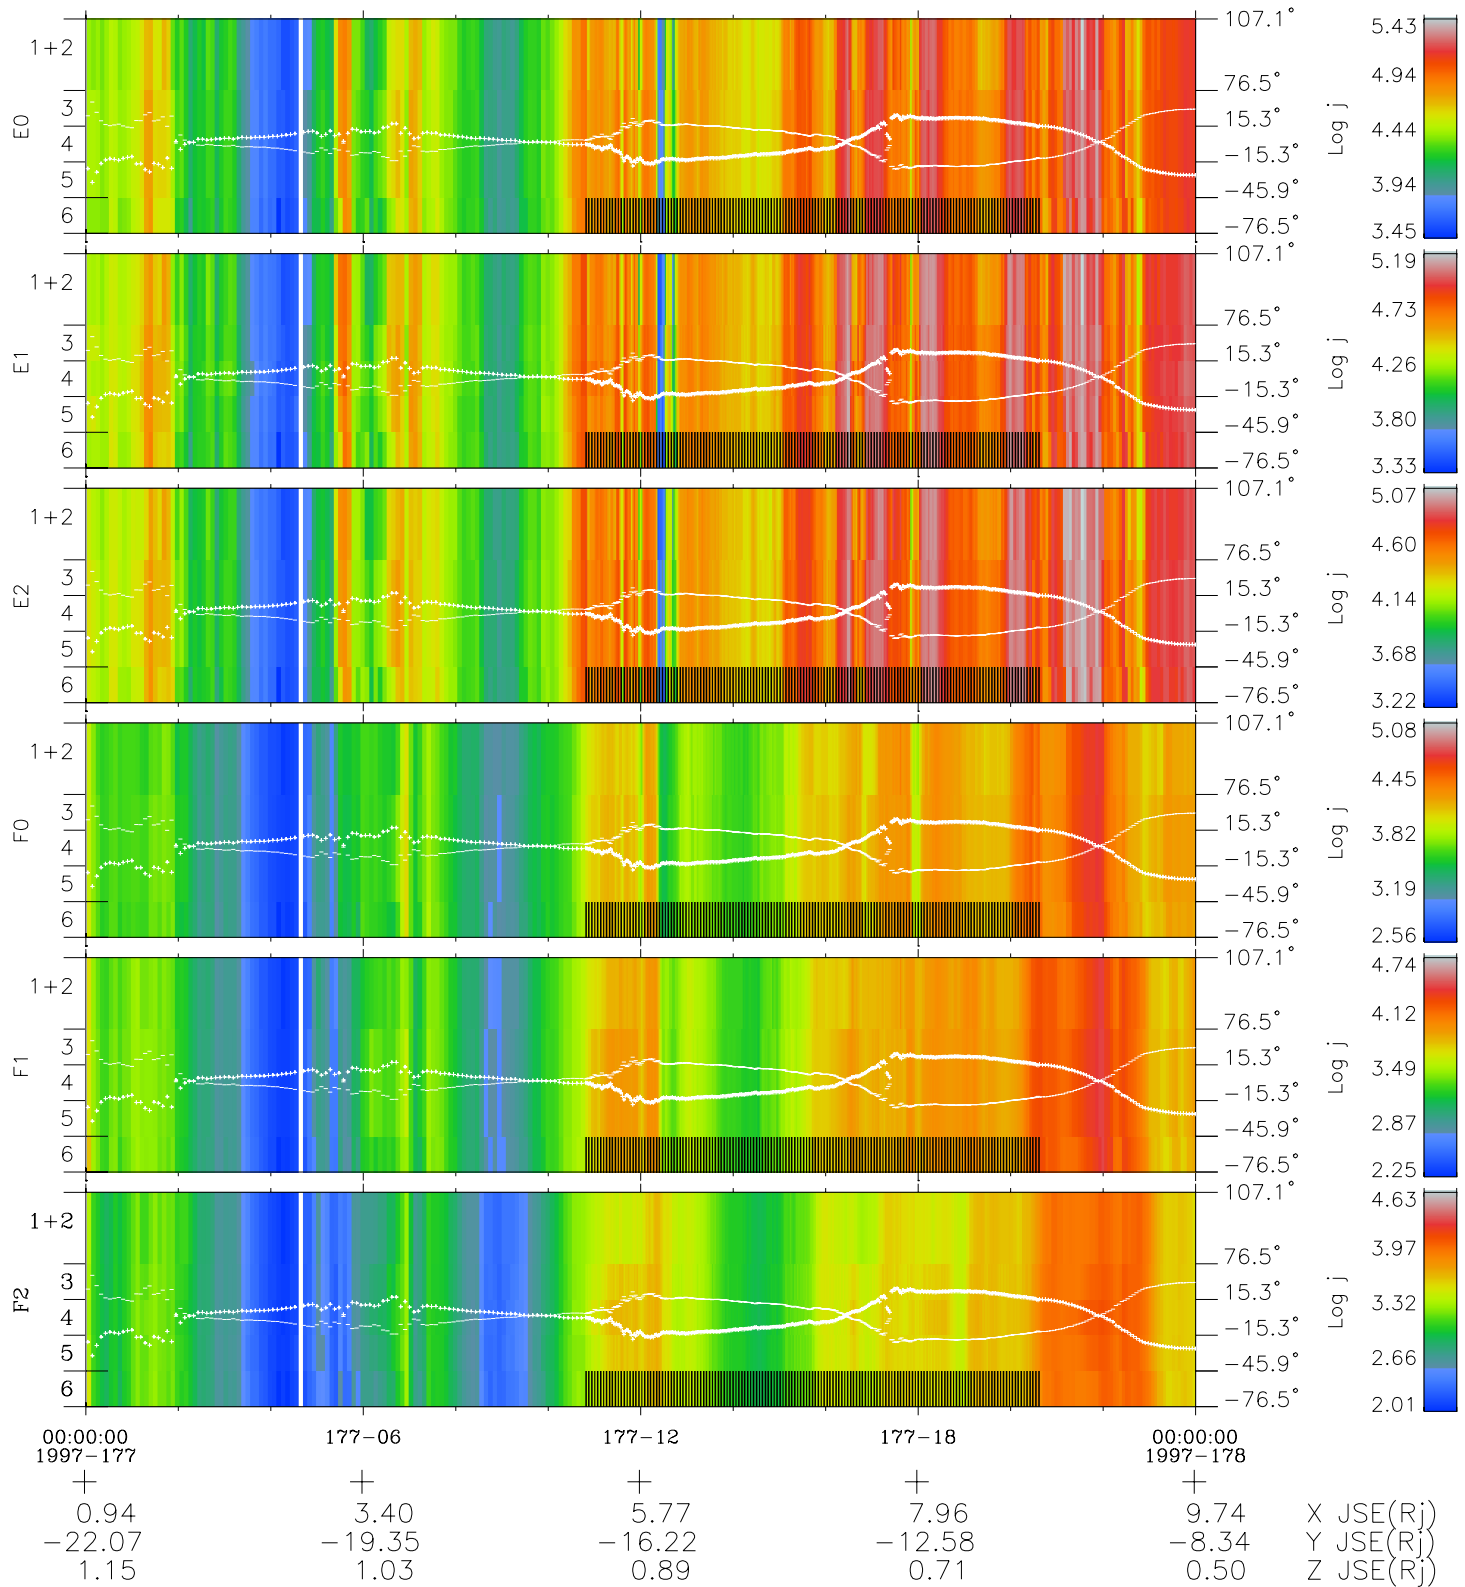

Galileo EPD Real Elevation Anisotropies 97177

Software Version: RTELEV_FLUX V 1.20
 Data Production: 06-03-00
 Plot Production: Sat Sep 15 12:58:05 2001
 Color File: wondr3
 Geofactor File: 1.1

◇ = Jupiter look direction
 □ = Corotation look direction