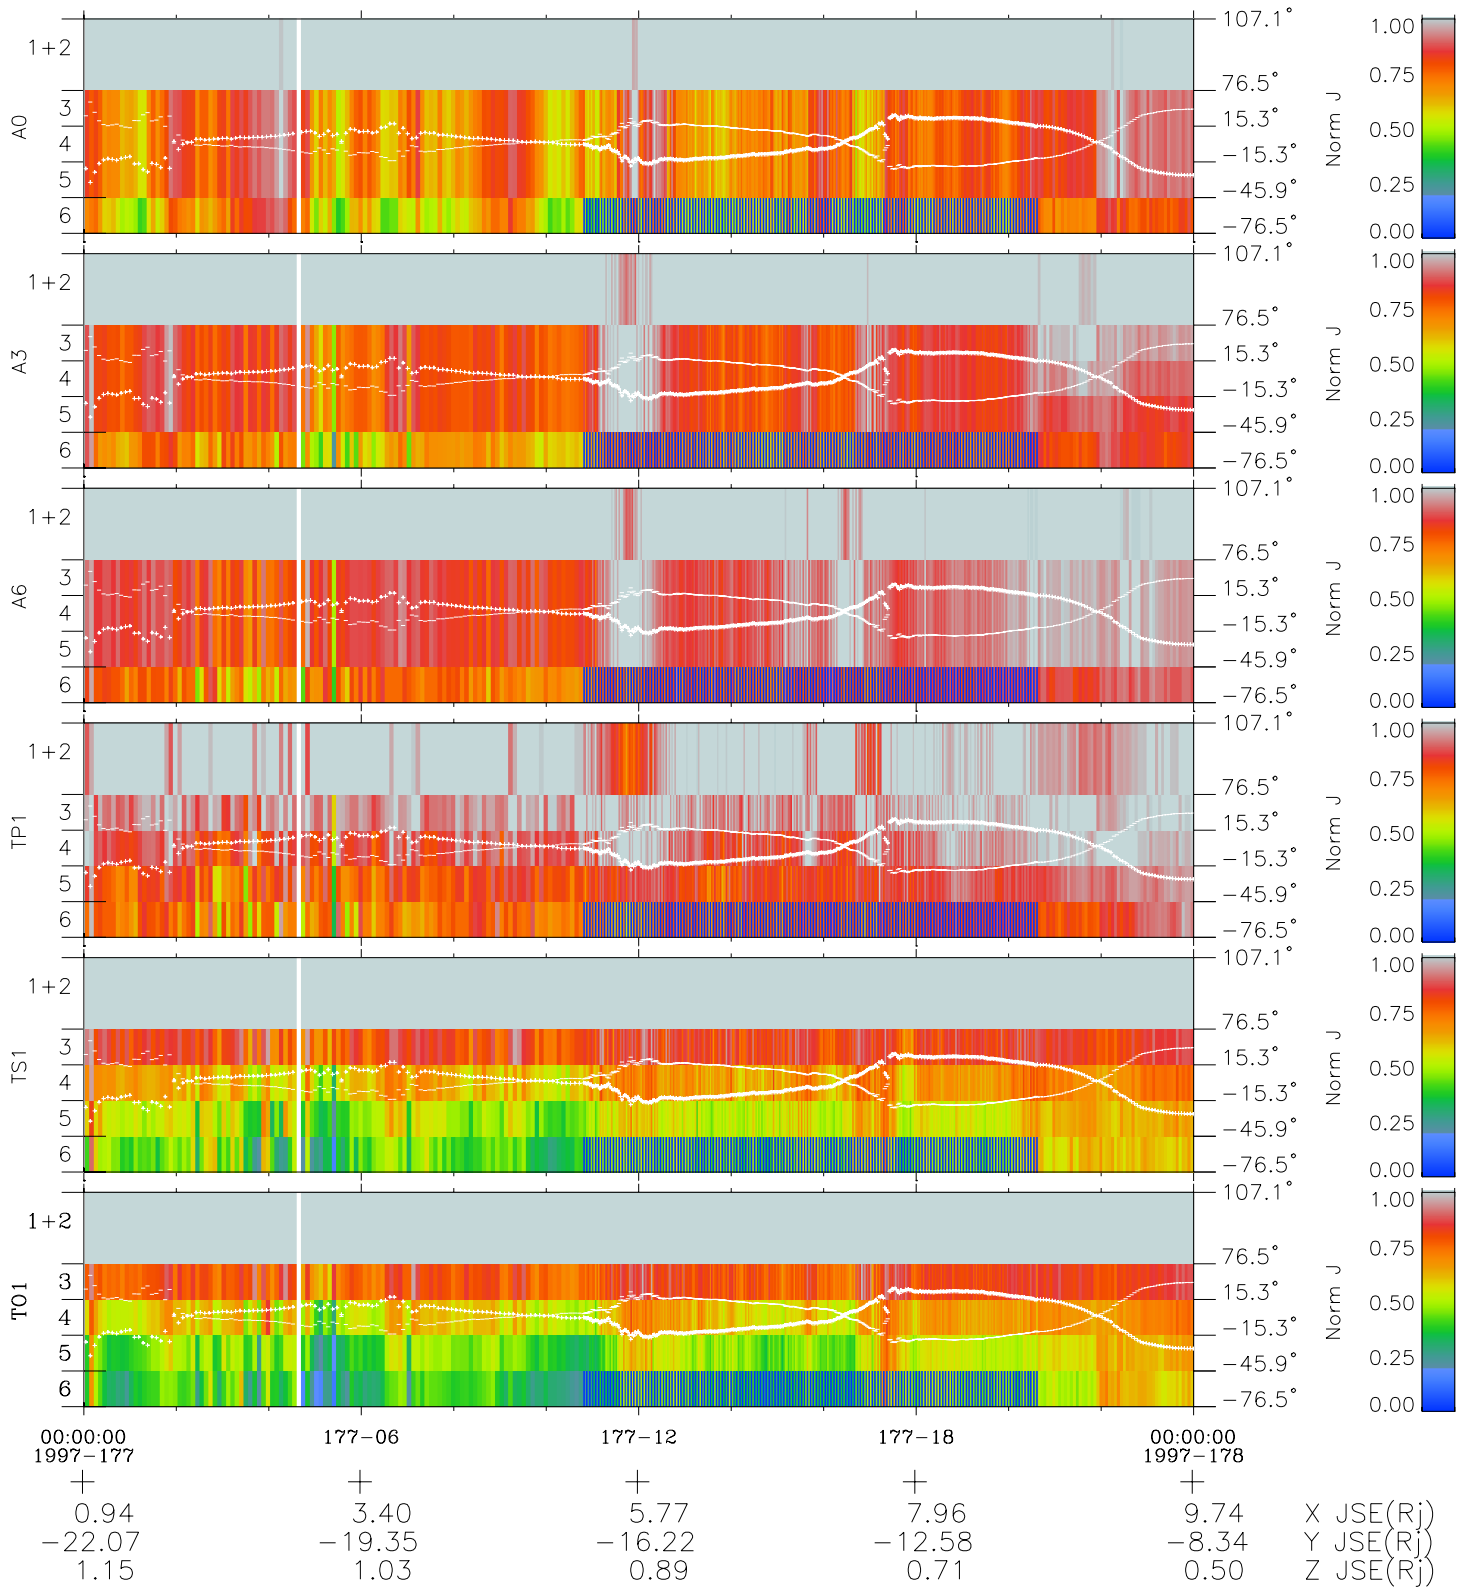

Galileo EPD Real Elevation Anisotropies 97177

Software Version: RTELEV_NORM V 1.20
 Data Production: 06-03-00
 Plot Production: Sat Sep 15 12:58:23 2001
 Color File: wondr3
 Geofactor File: 1.1

- ◇ = Jupiter look direction
- = Corotation look direction