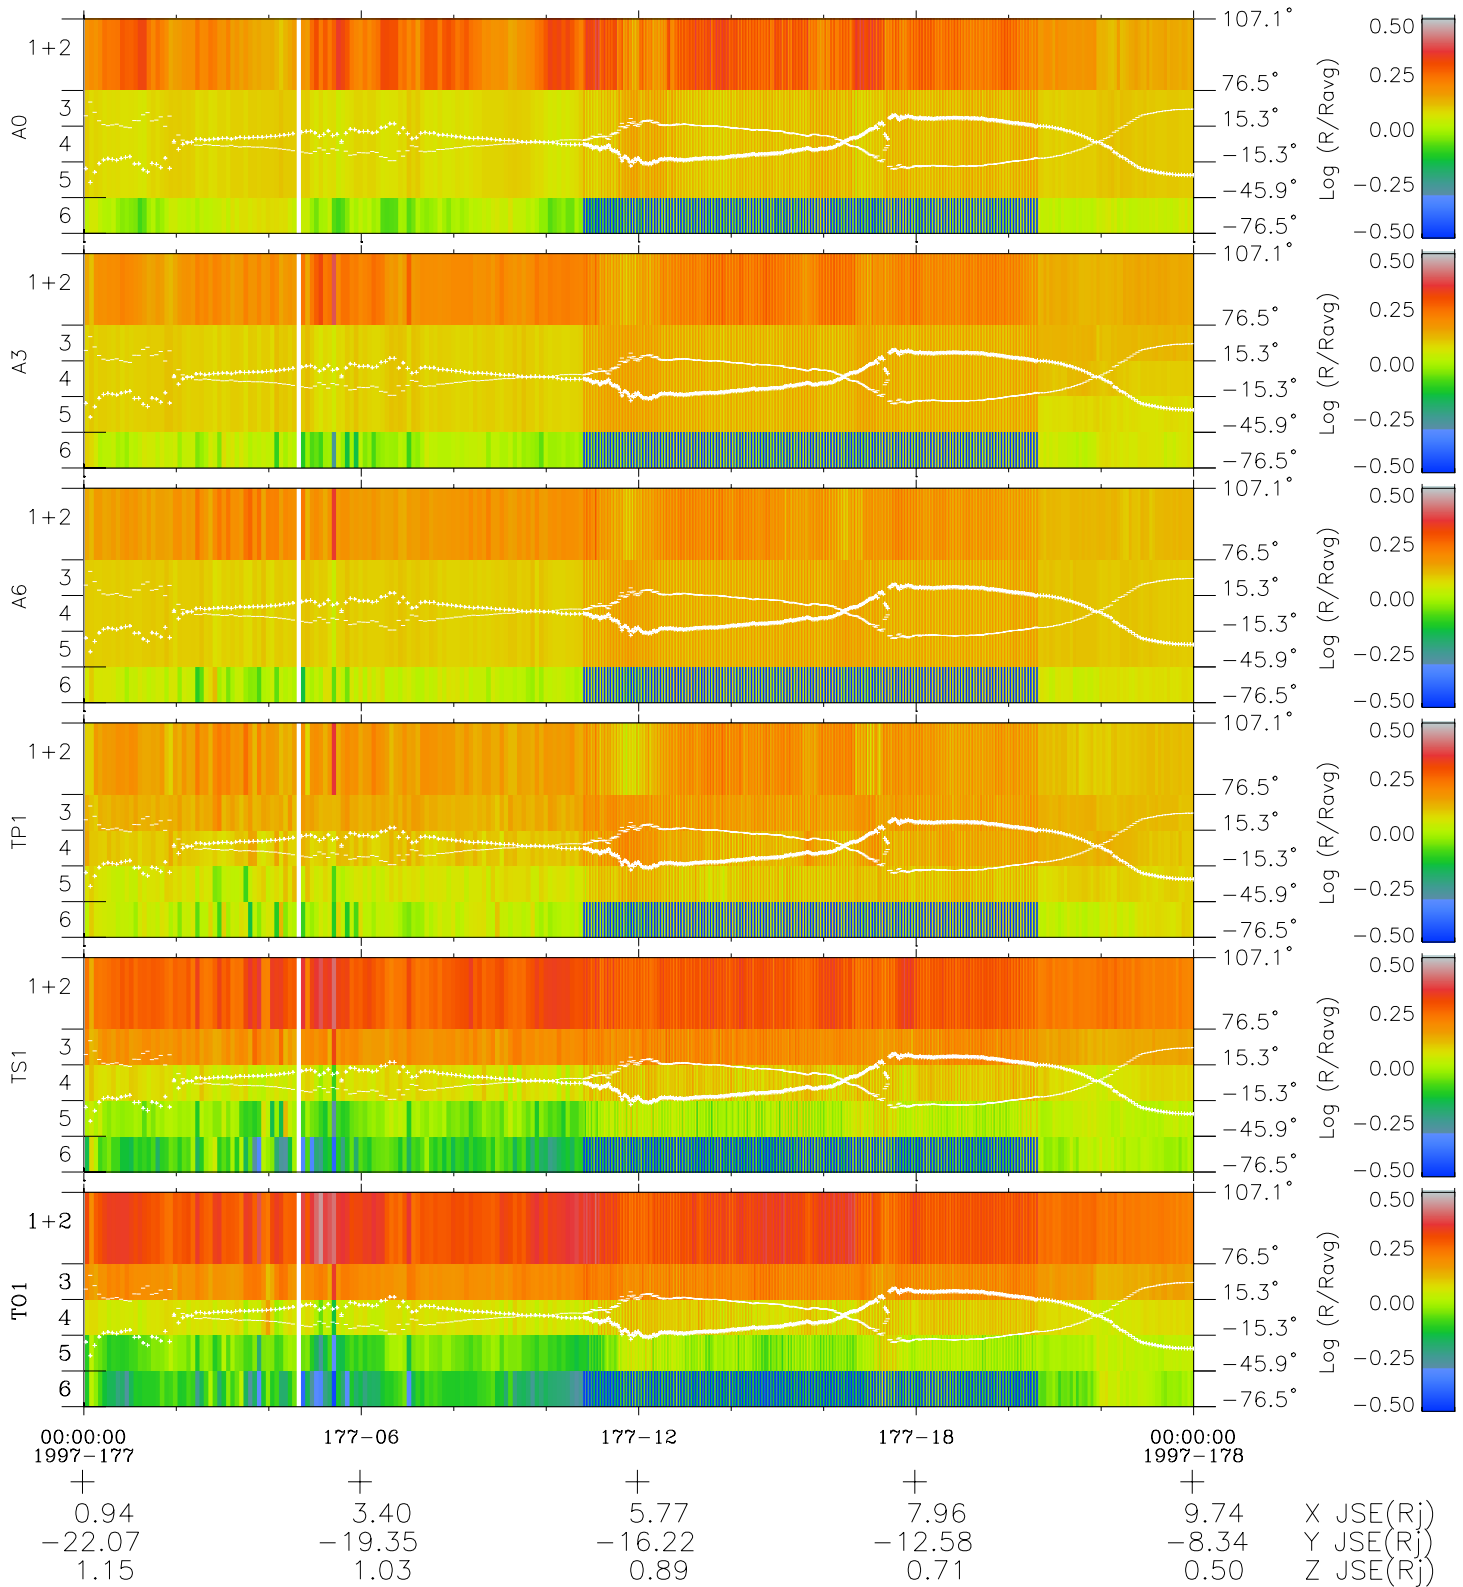

# Galileo EPD Real Elevation Anisotropies 97177

Software Version: RTELEV\_MEAN V 1.20  
 Data Production: 06-03-00  
 Plot Production: Sat Sep 15 12:57:15 2001  
 Color File: wondr3  
 Geofactor File: 1.1

- ◇ = Jupiter look direction
- = Corotation look direction