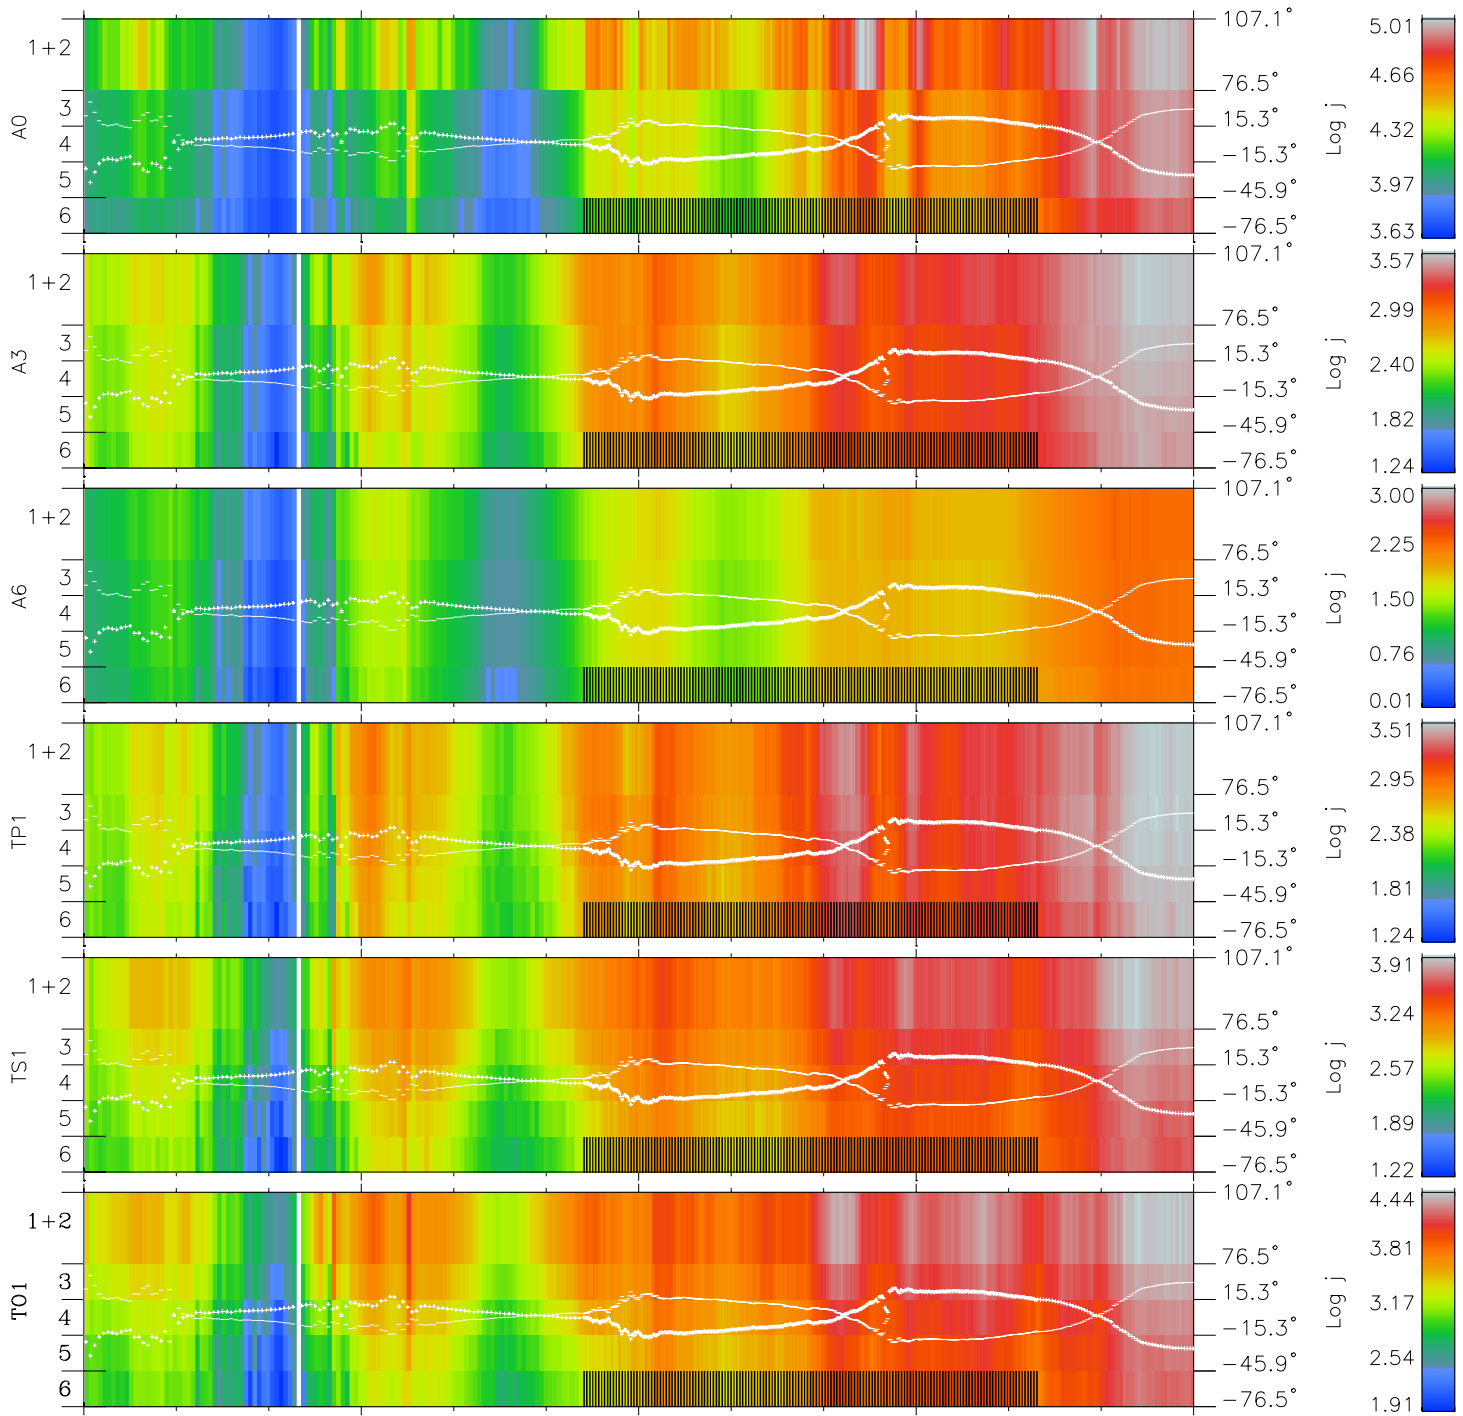

Galileo EPD Real Elevation Anisotropies 97177

Software Version: RTELEV_FLUX V 1.20
 Data Production: 06-03-00
 Plot Production: Sat Sep 15 12:57:48 2001
 Color File: wondr3
 Geofactor File: 1.1

00:00:00 1997-177	177-06	177-12	177-18	00:00:00 1997-178	
+	+	+	+	+	X JSE(R _j)
0.94	3.40	5.77	7.96	9.74	Y JSE(R _j)
-22.07	-19.35	-16.22	-12.58	-8.34	Z JSE(R _j)
1.15	1.03	0.89	0.71	0.50	

- ◇ = Jupiter look direction
- = Corotation look direction